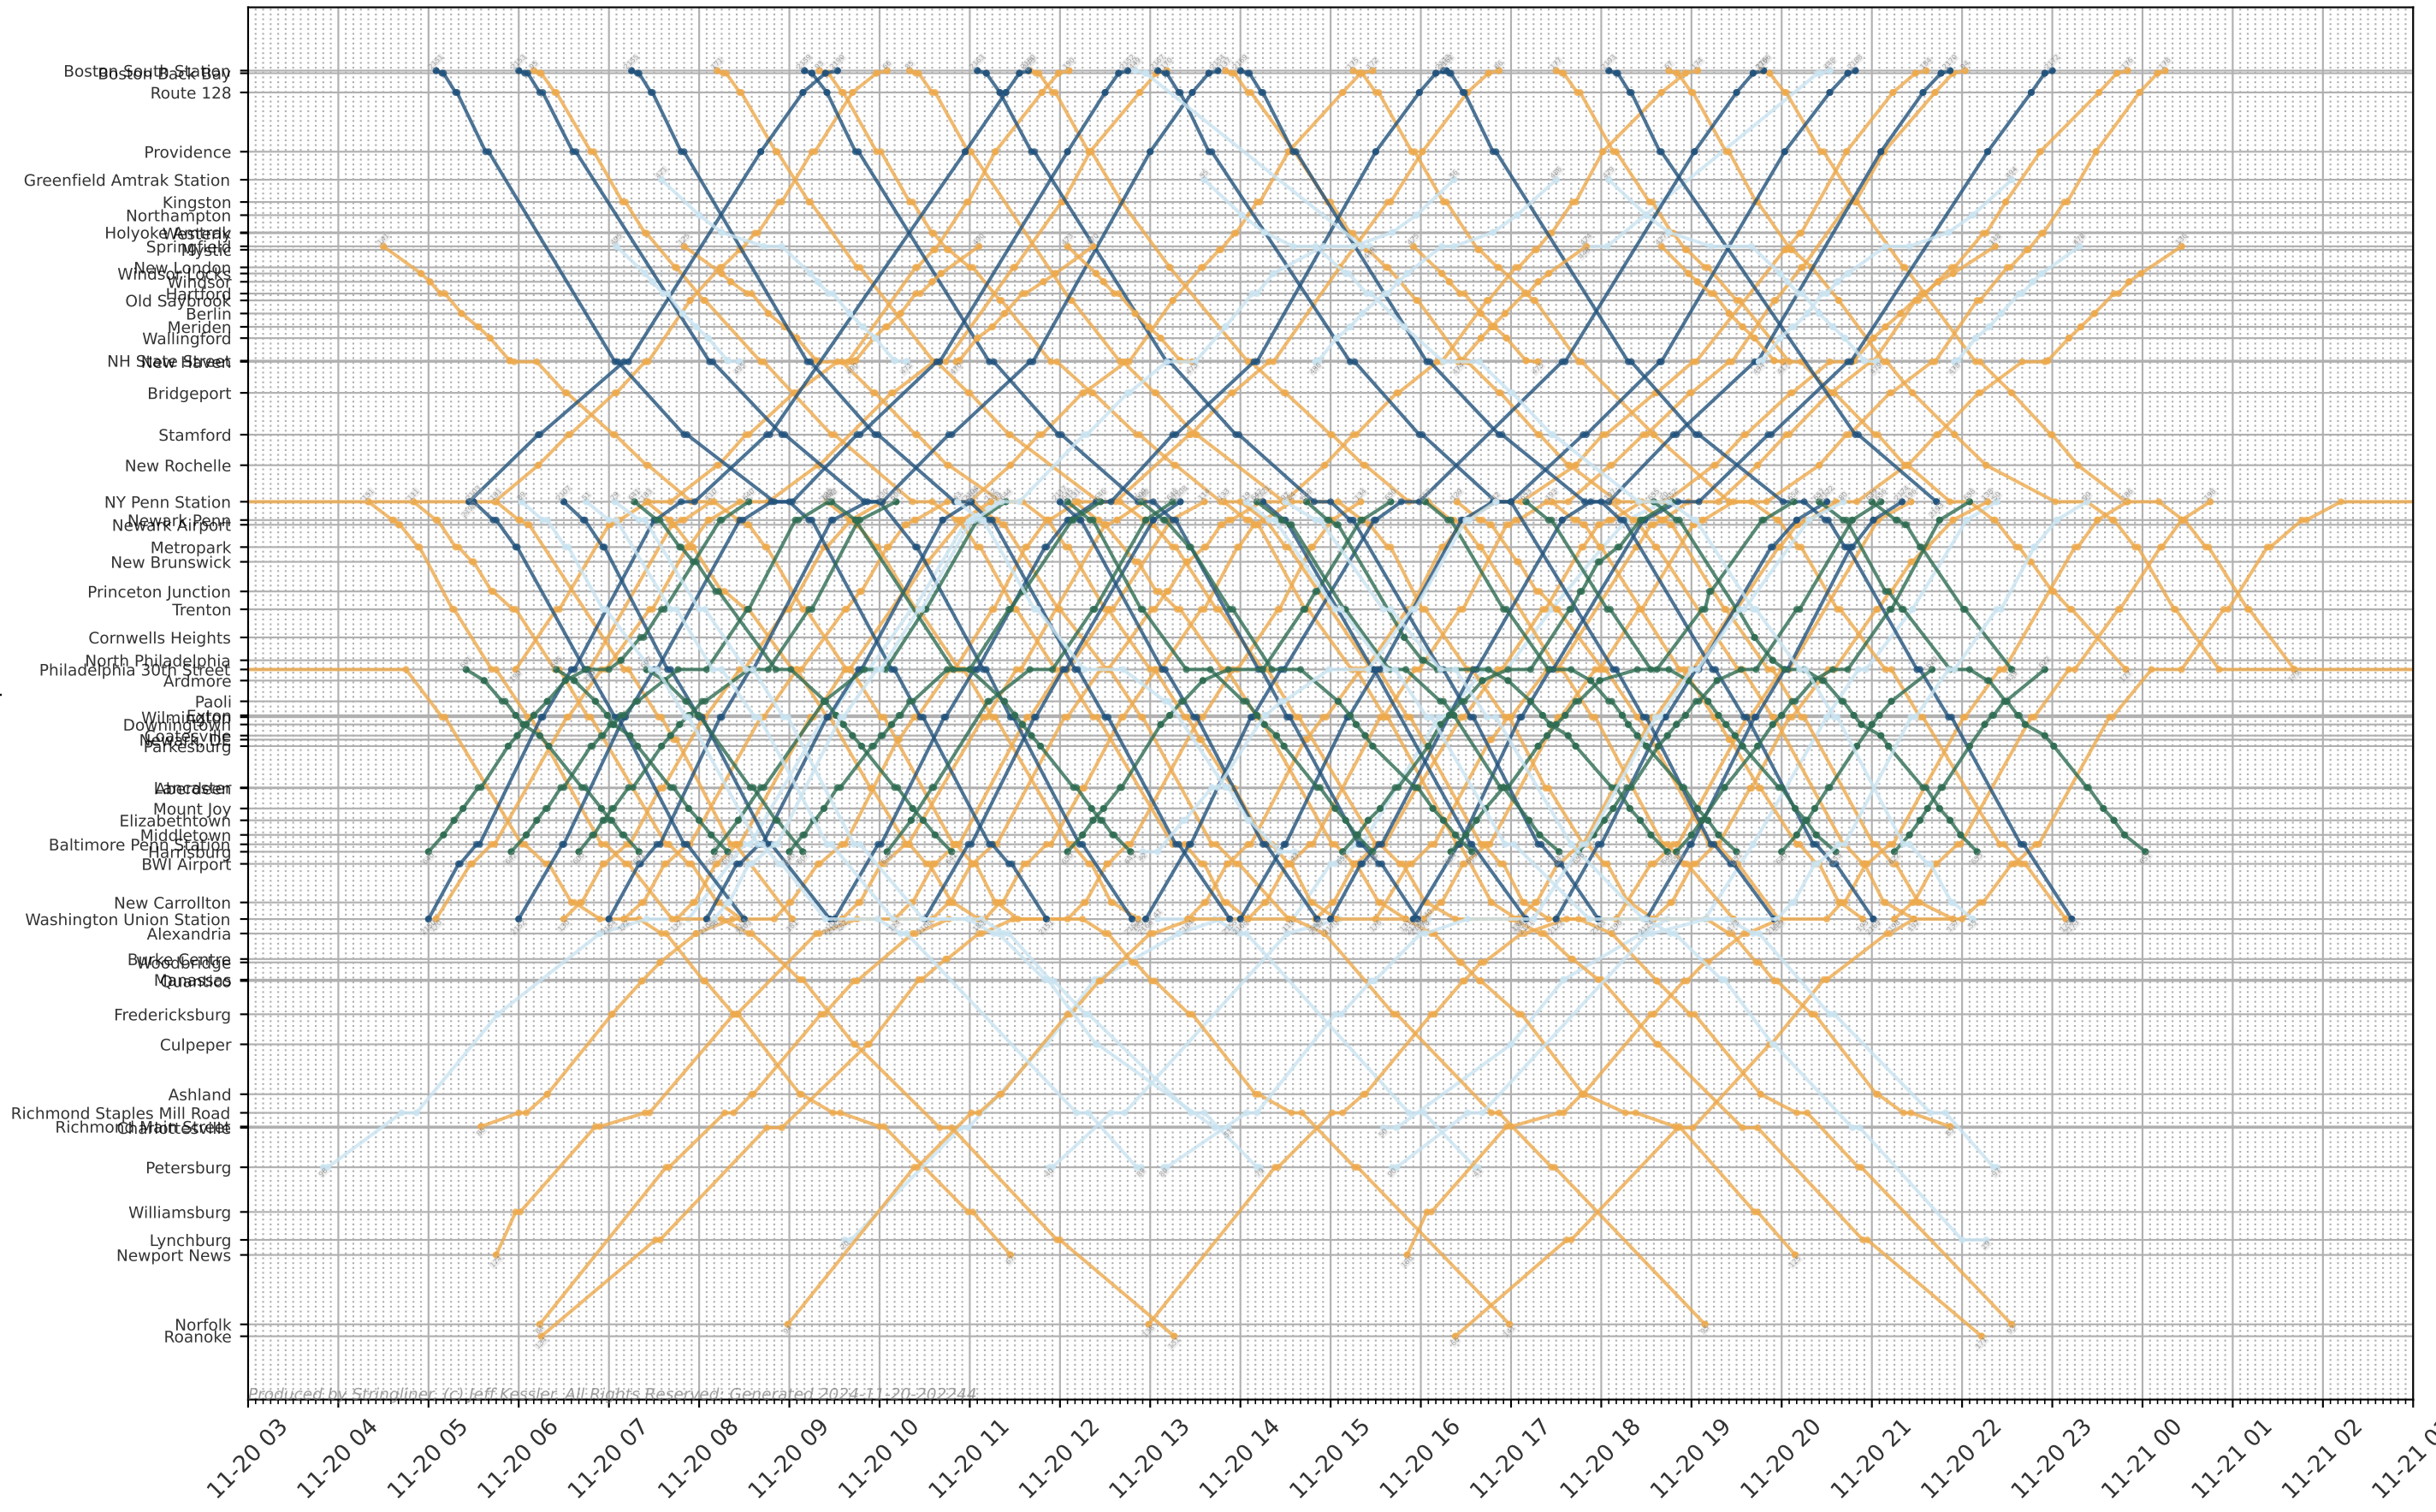

Amtrak - Northeast Corridor Stringline

Produced by Stringliner. (c) Jeff Kessler. All Rights Reserved. Generated 2024-11-20 20:22:44