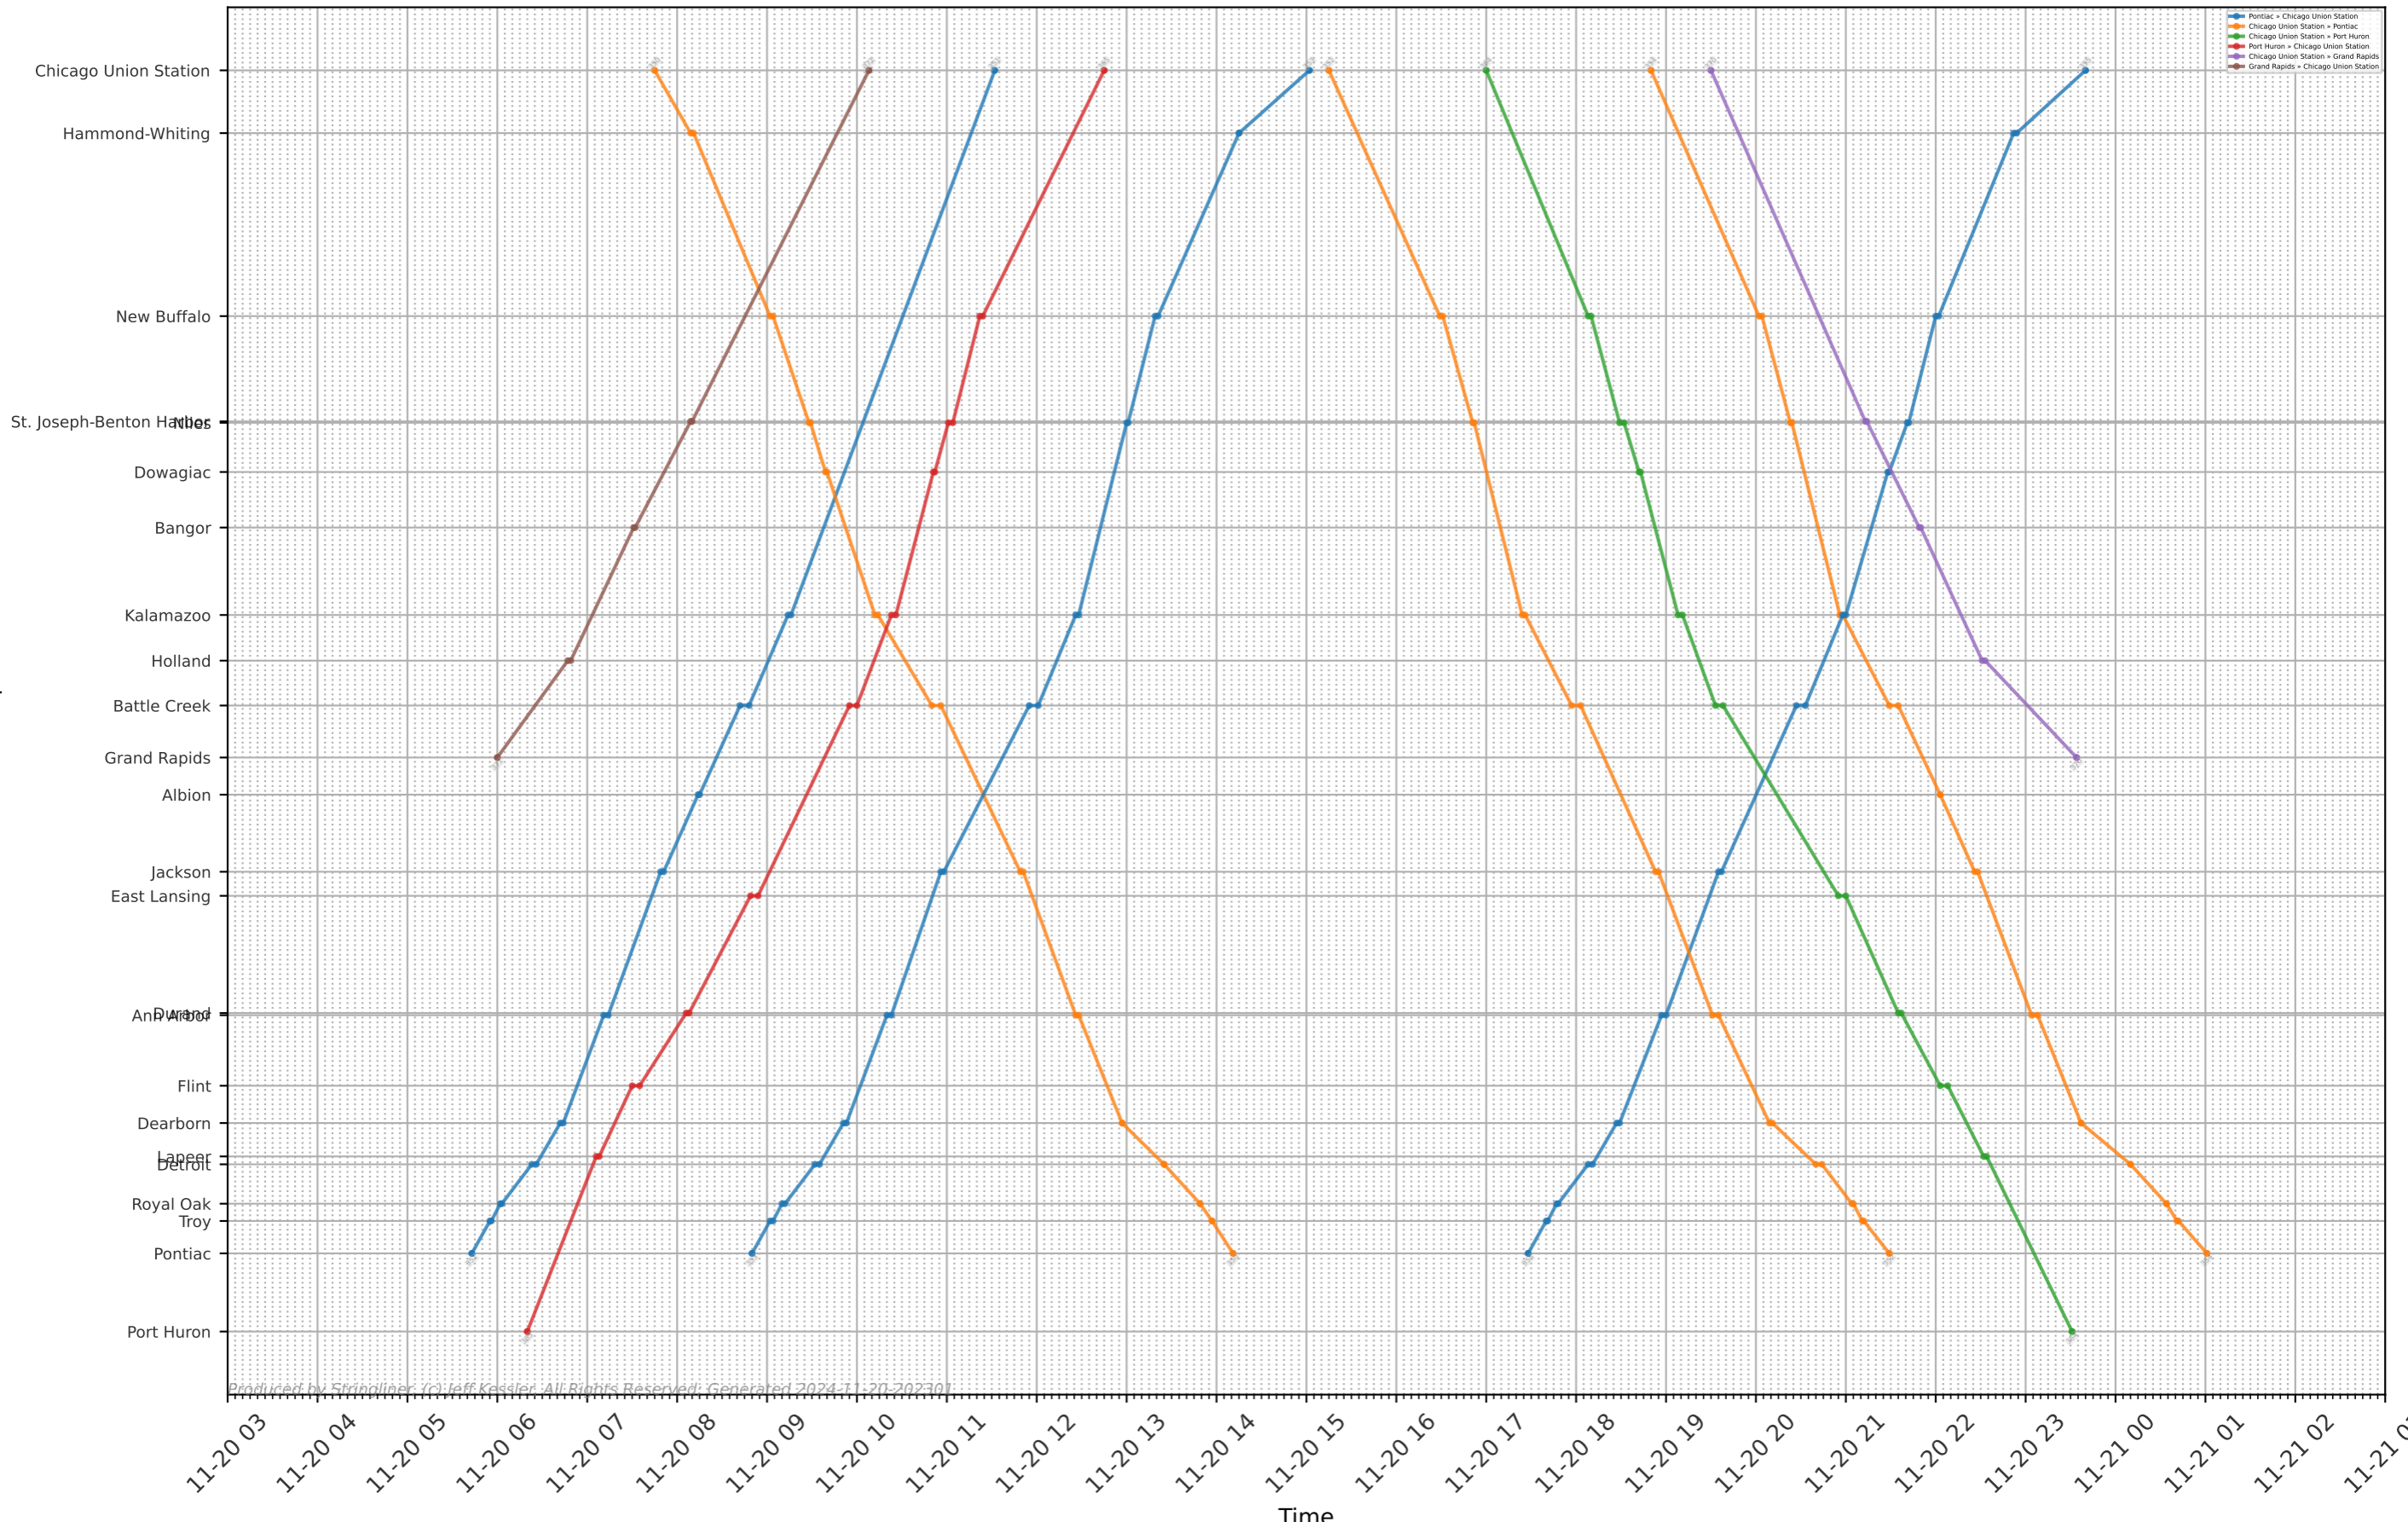

# Amtrak - Michigan Services (ET) Stringline

Produced by Stringliner (C) Jeff Kessler. All Rights Reserved. Generated 2024-11-20-20230