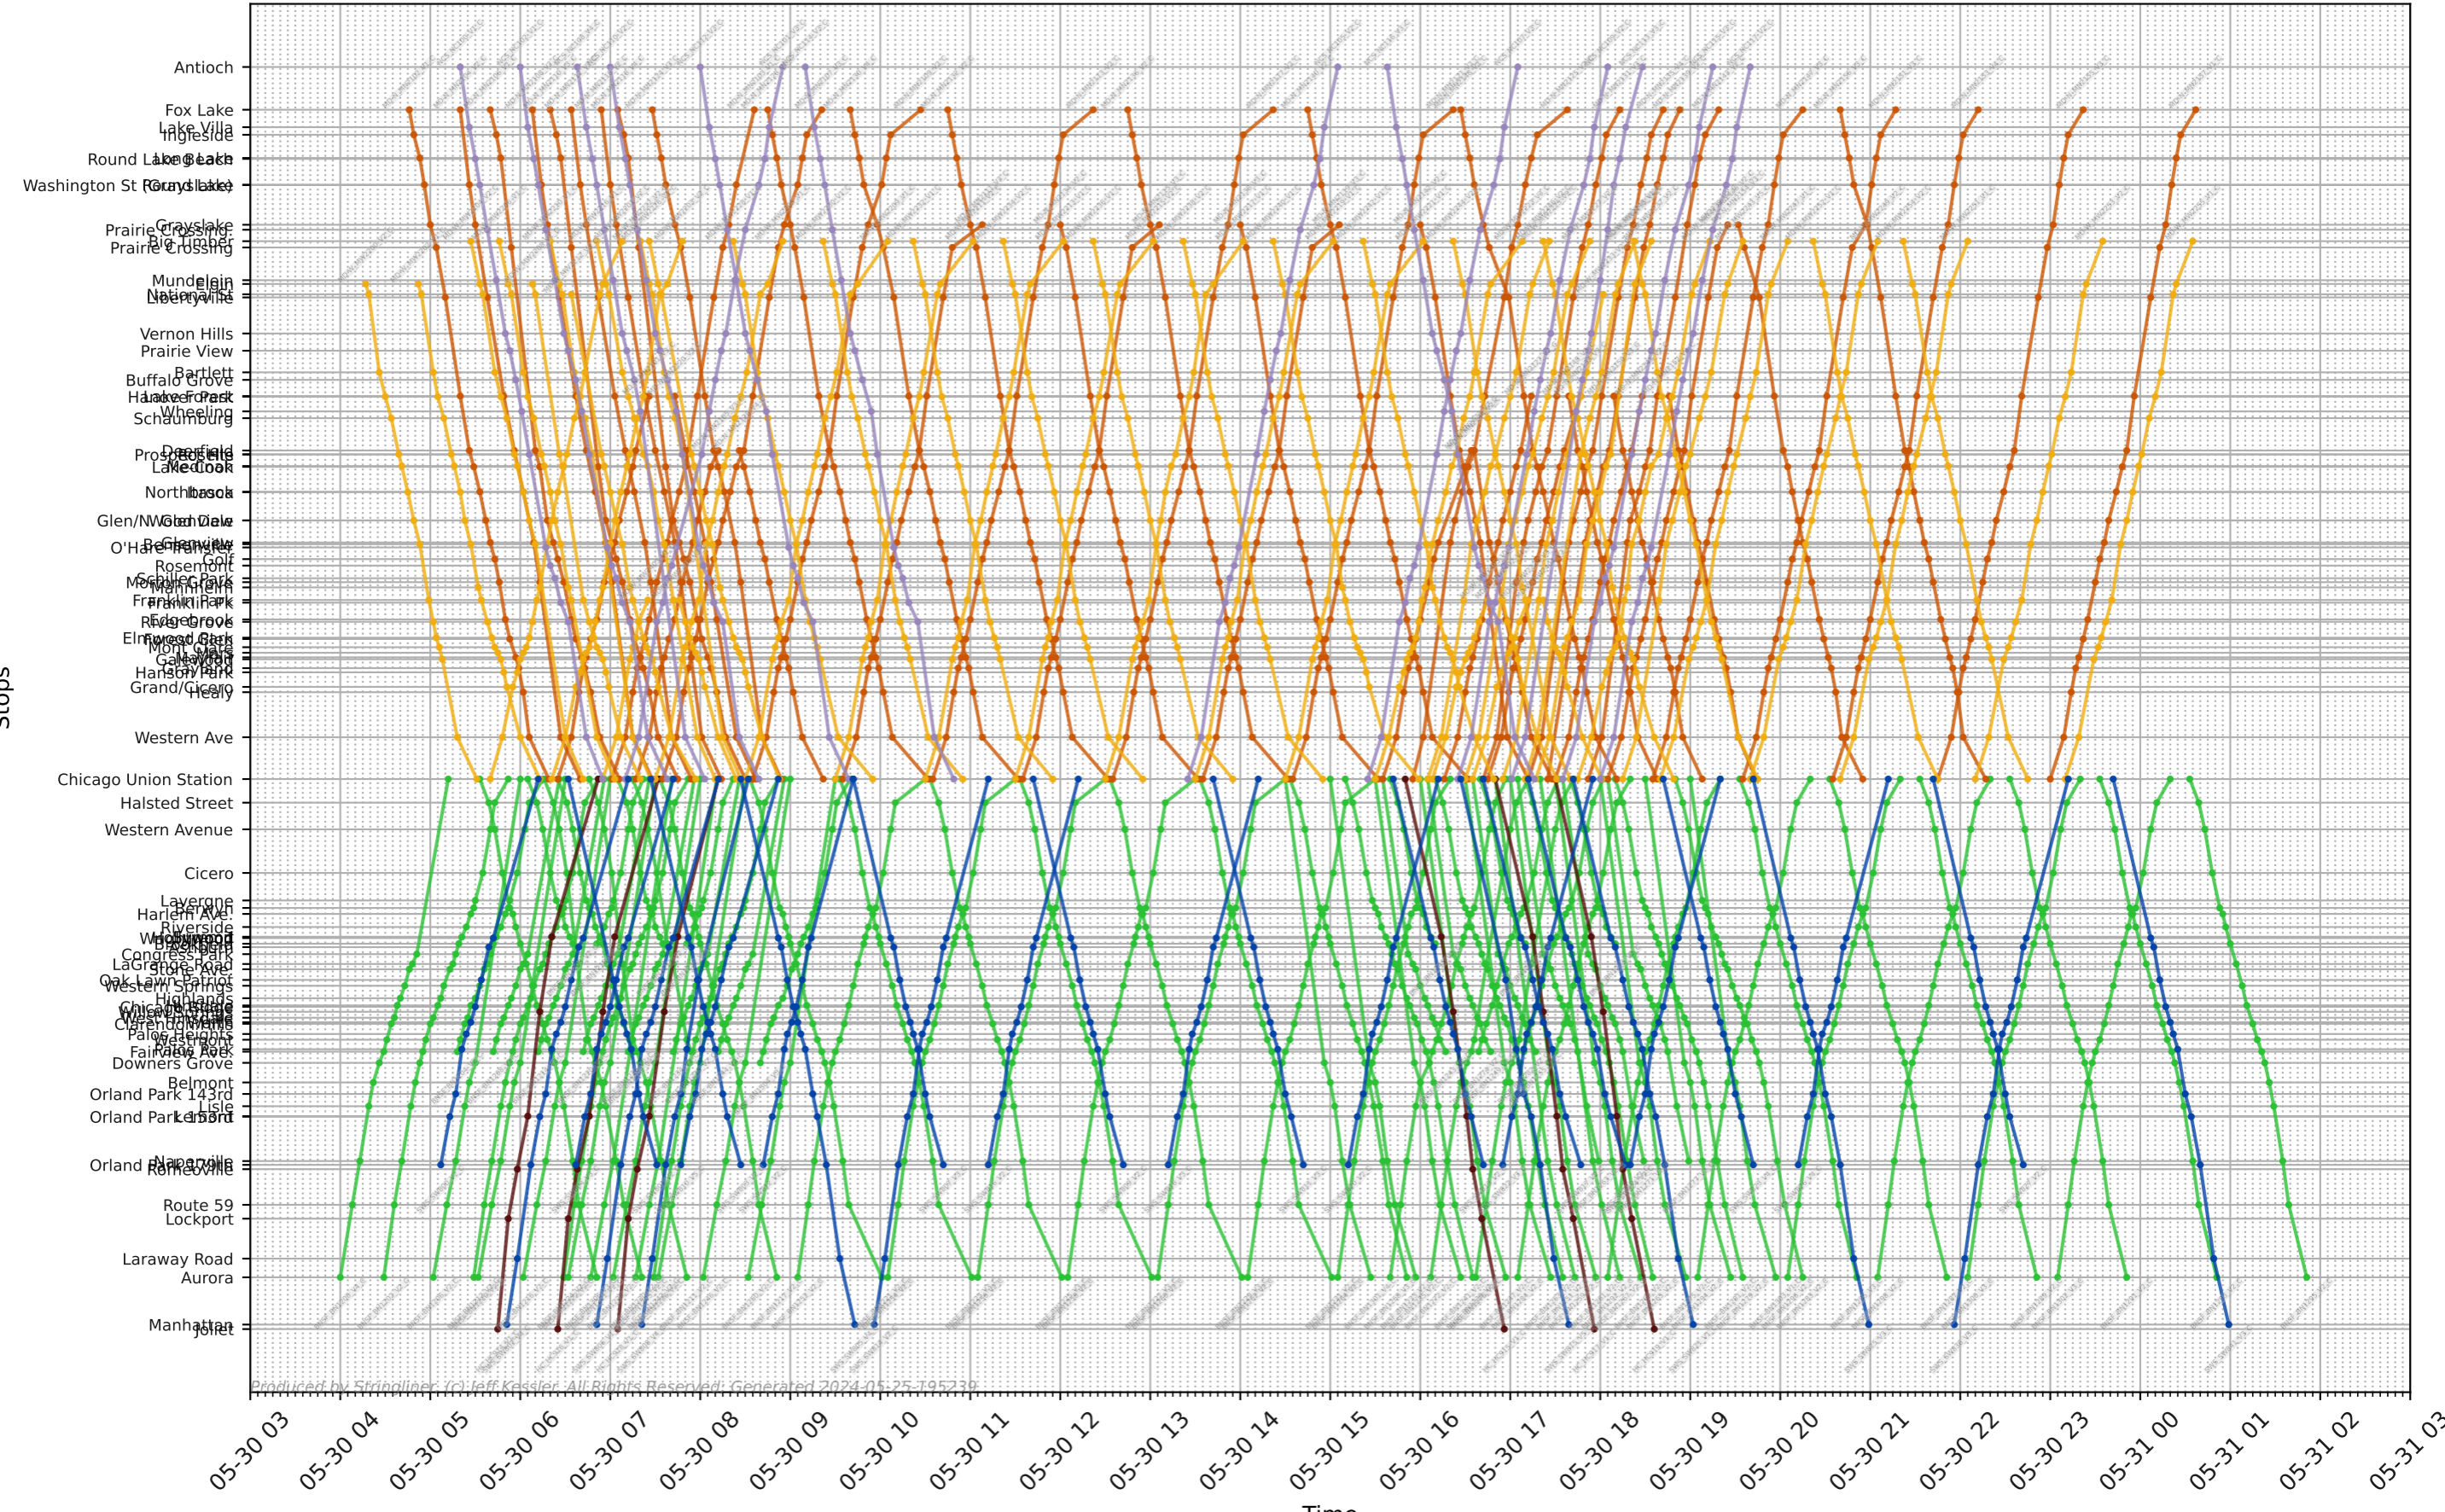

# Metra - Union Station

Stops

Time