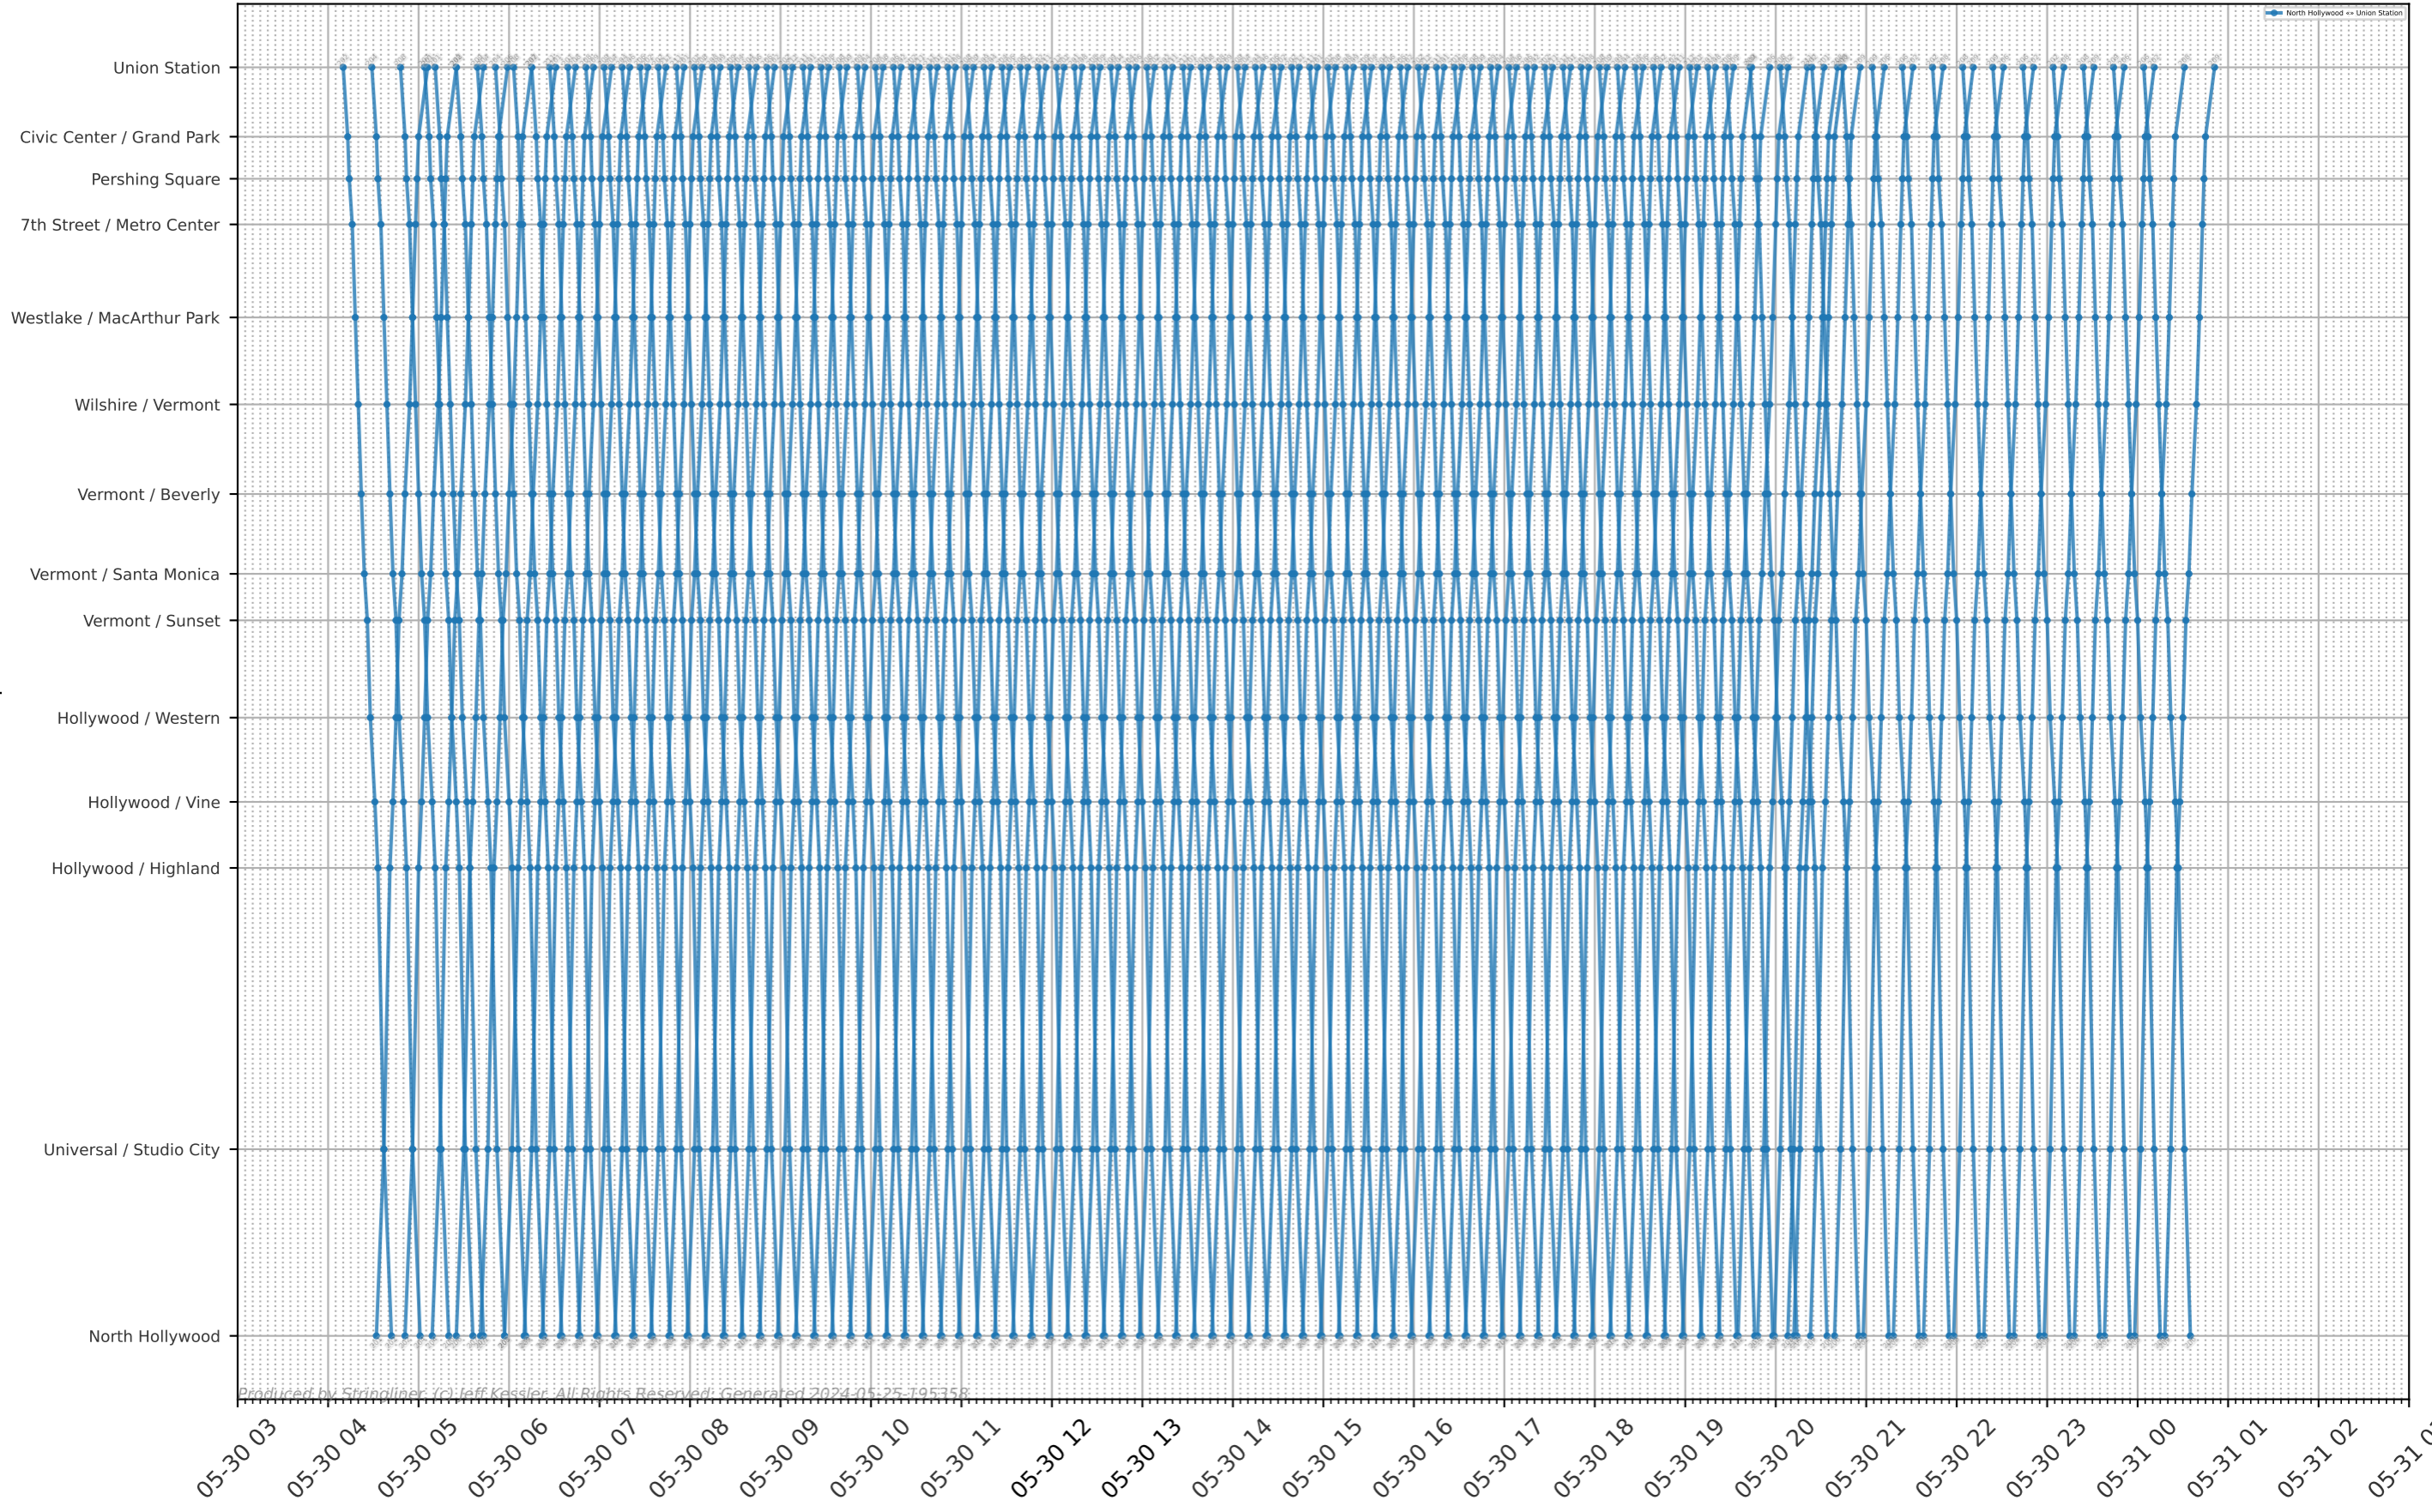

LA Metro - Metro B Line Stringline

North Hollywood ↔ Union Station

Produced by Stringliner. (c) Jeff Kessler. All Rights Reserved. Generated 2024-05-25 19:53:58