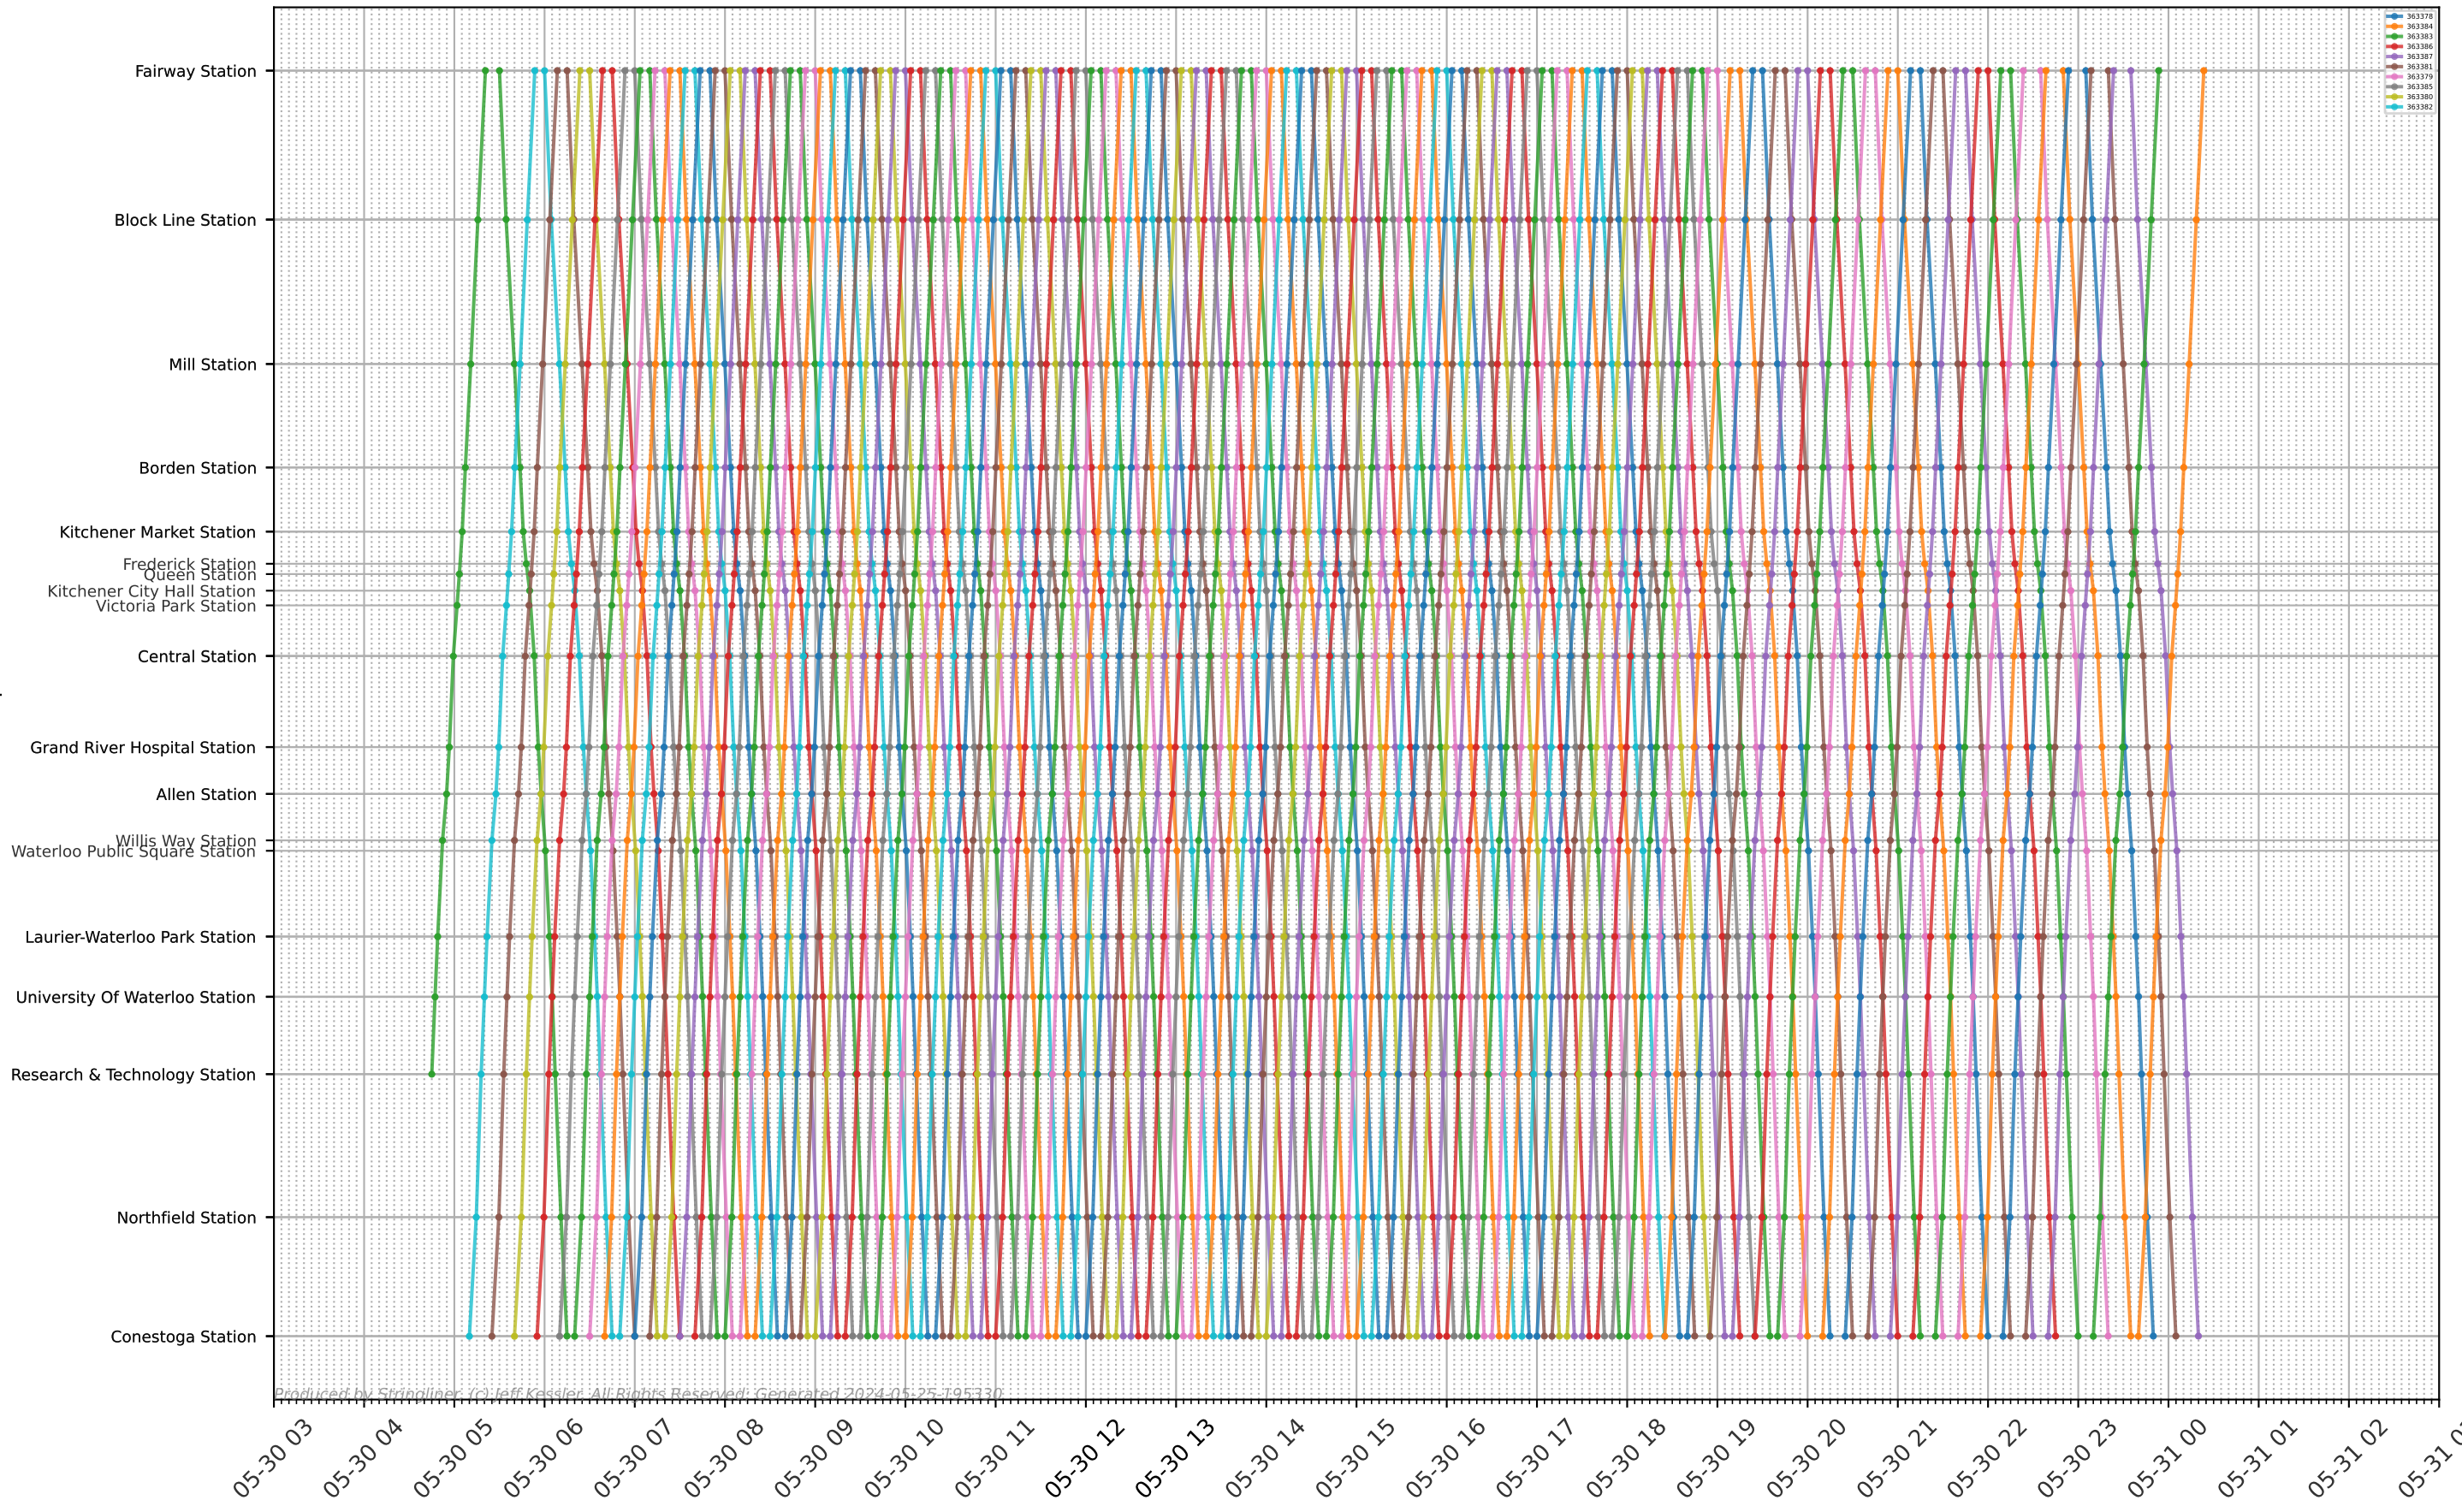

# ION LRT - Systemwide Stringline

Produced by Stringliner (C) Jeff Kessler. All Rights Reserved. Generated 2024-05-25 19:53:30

Time