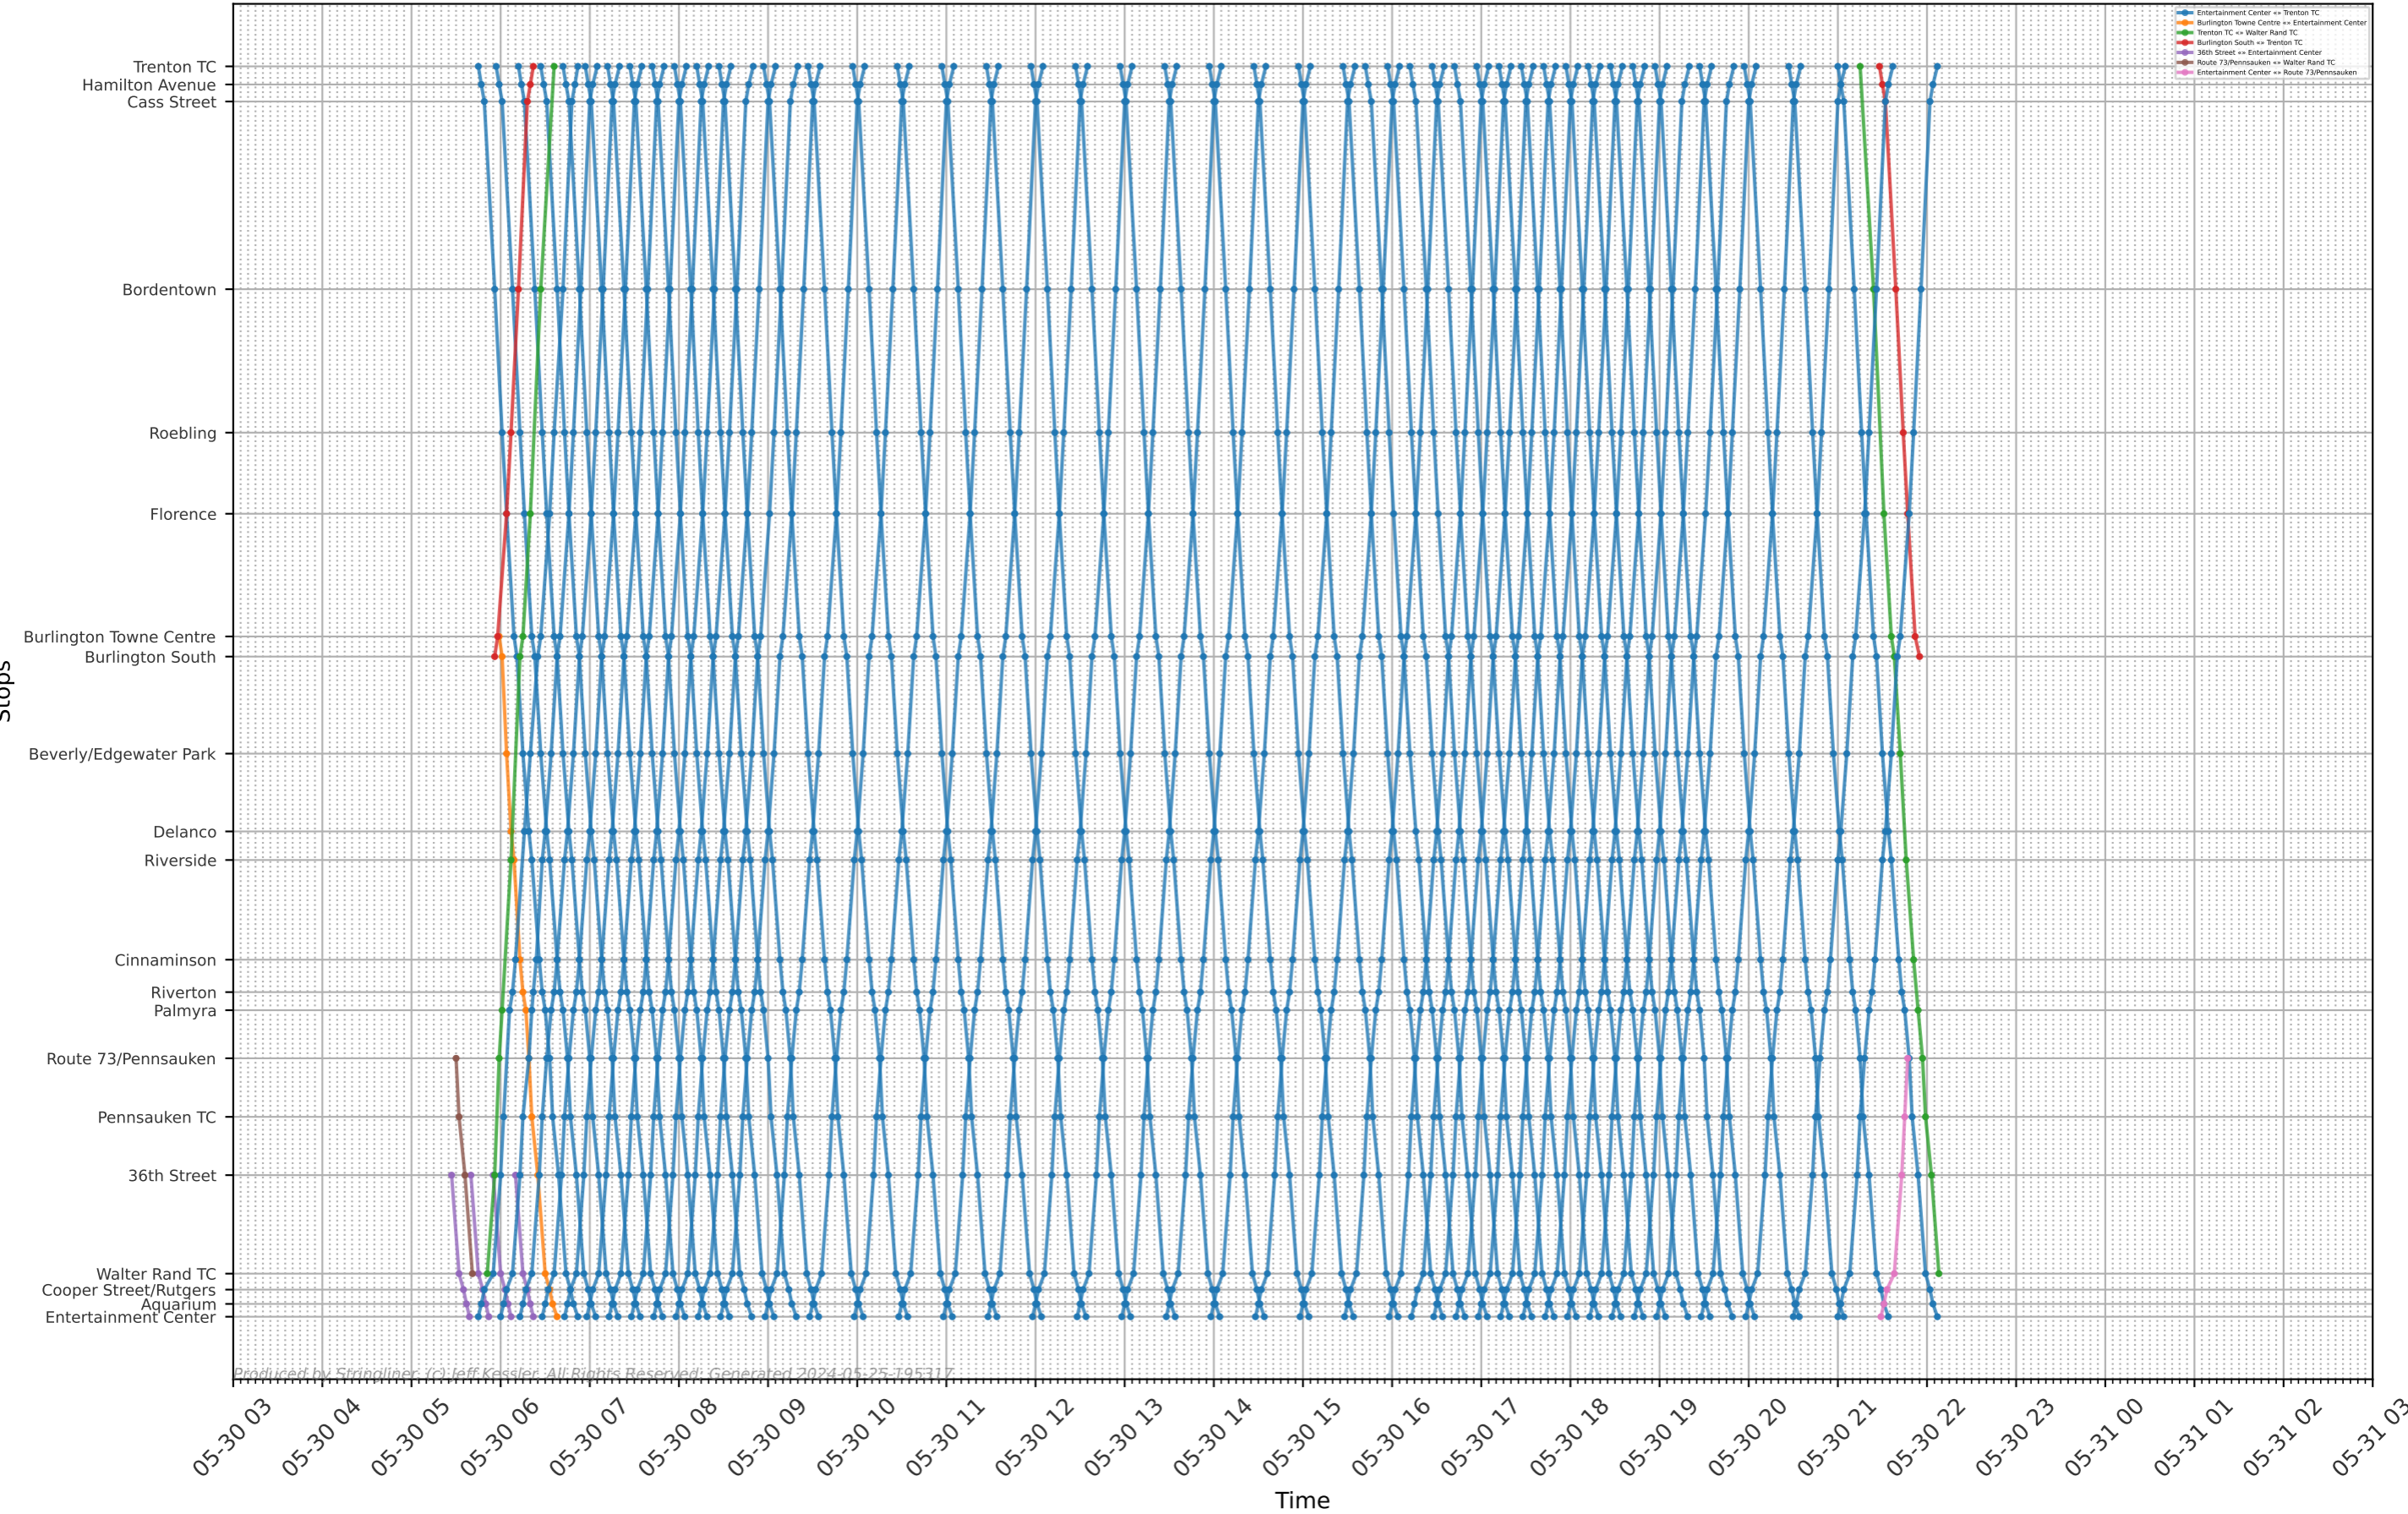

NJT - RiverLINE