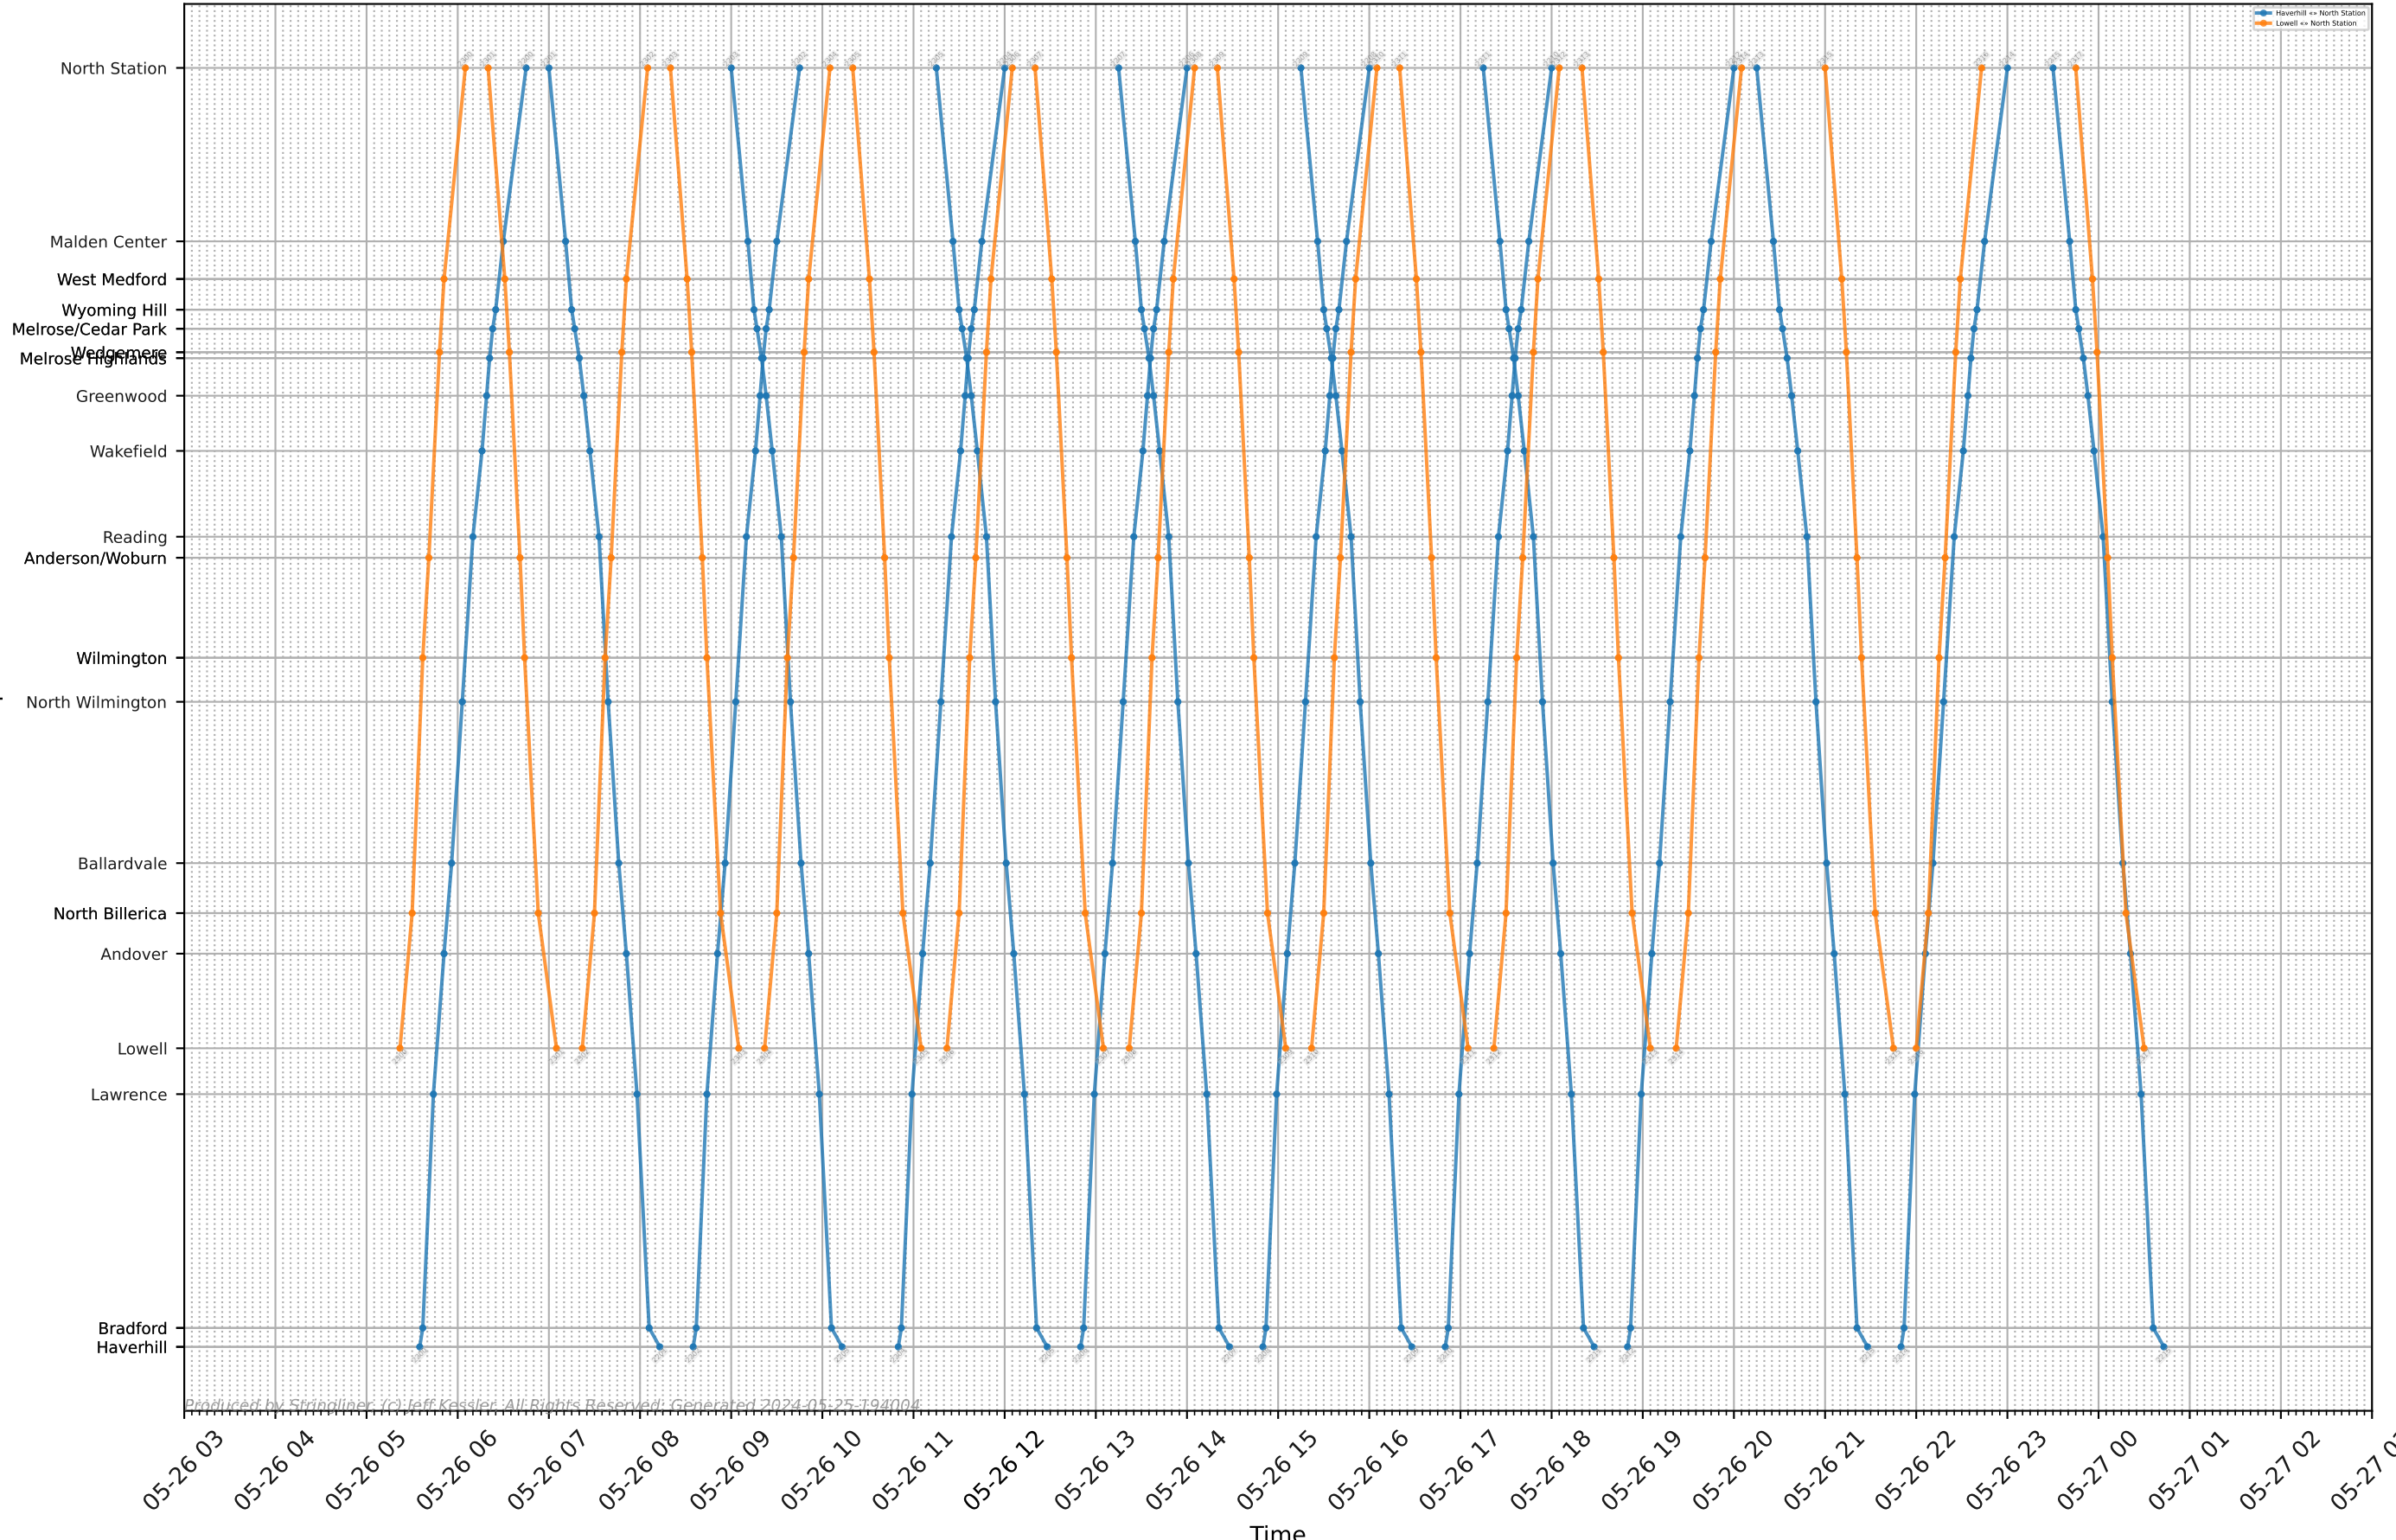

# MBTA CR - 0200 Haverhill/Lowell

Produced by Stringliner. (c) Jeff Kessler. All Rights Reserved. Generated 2024-05-25-194004