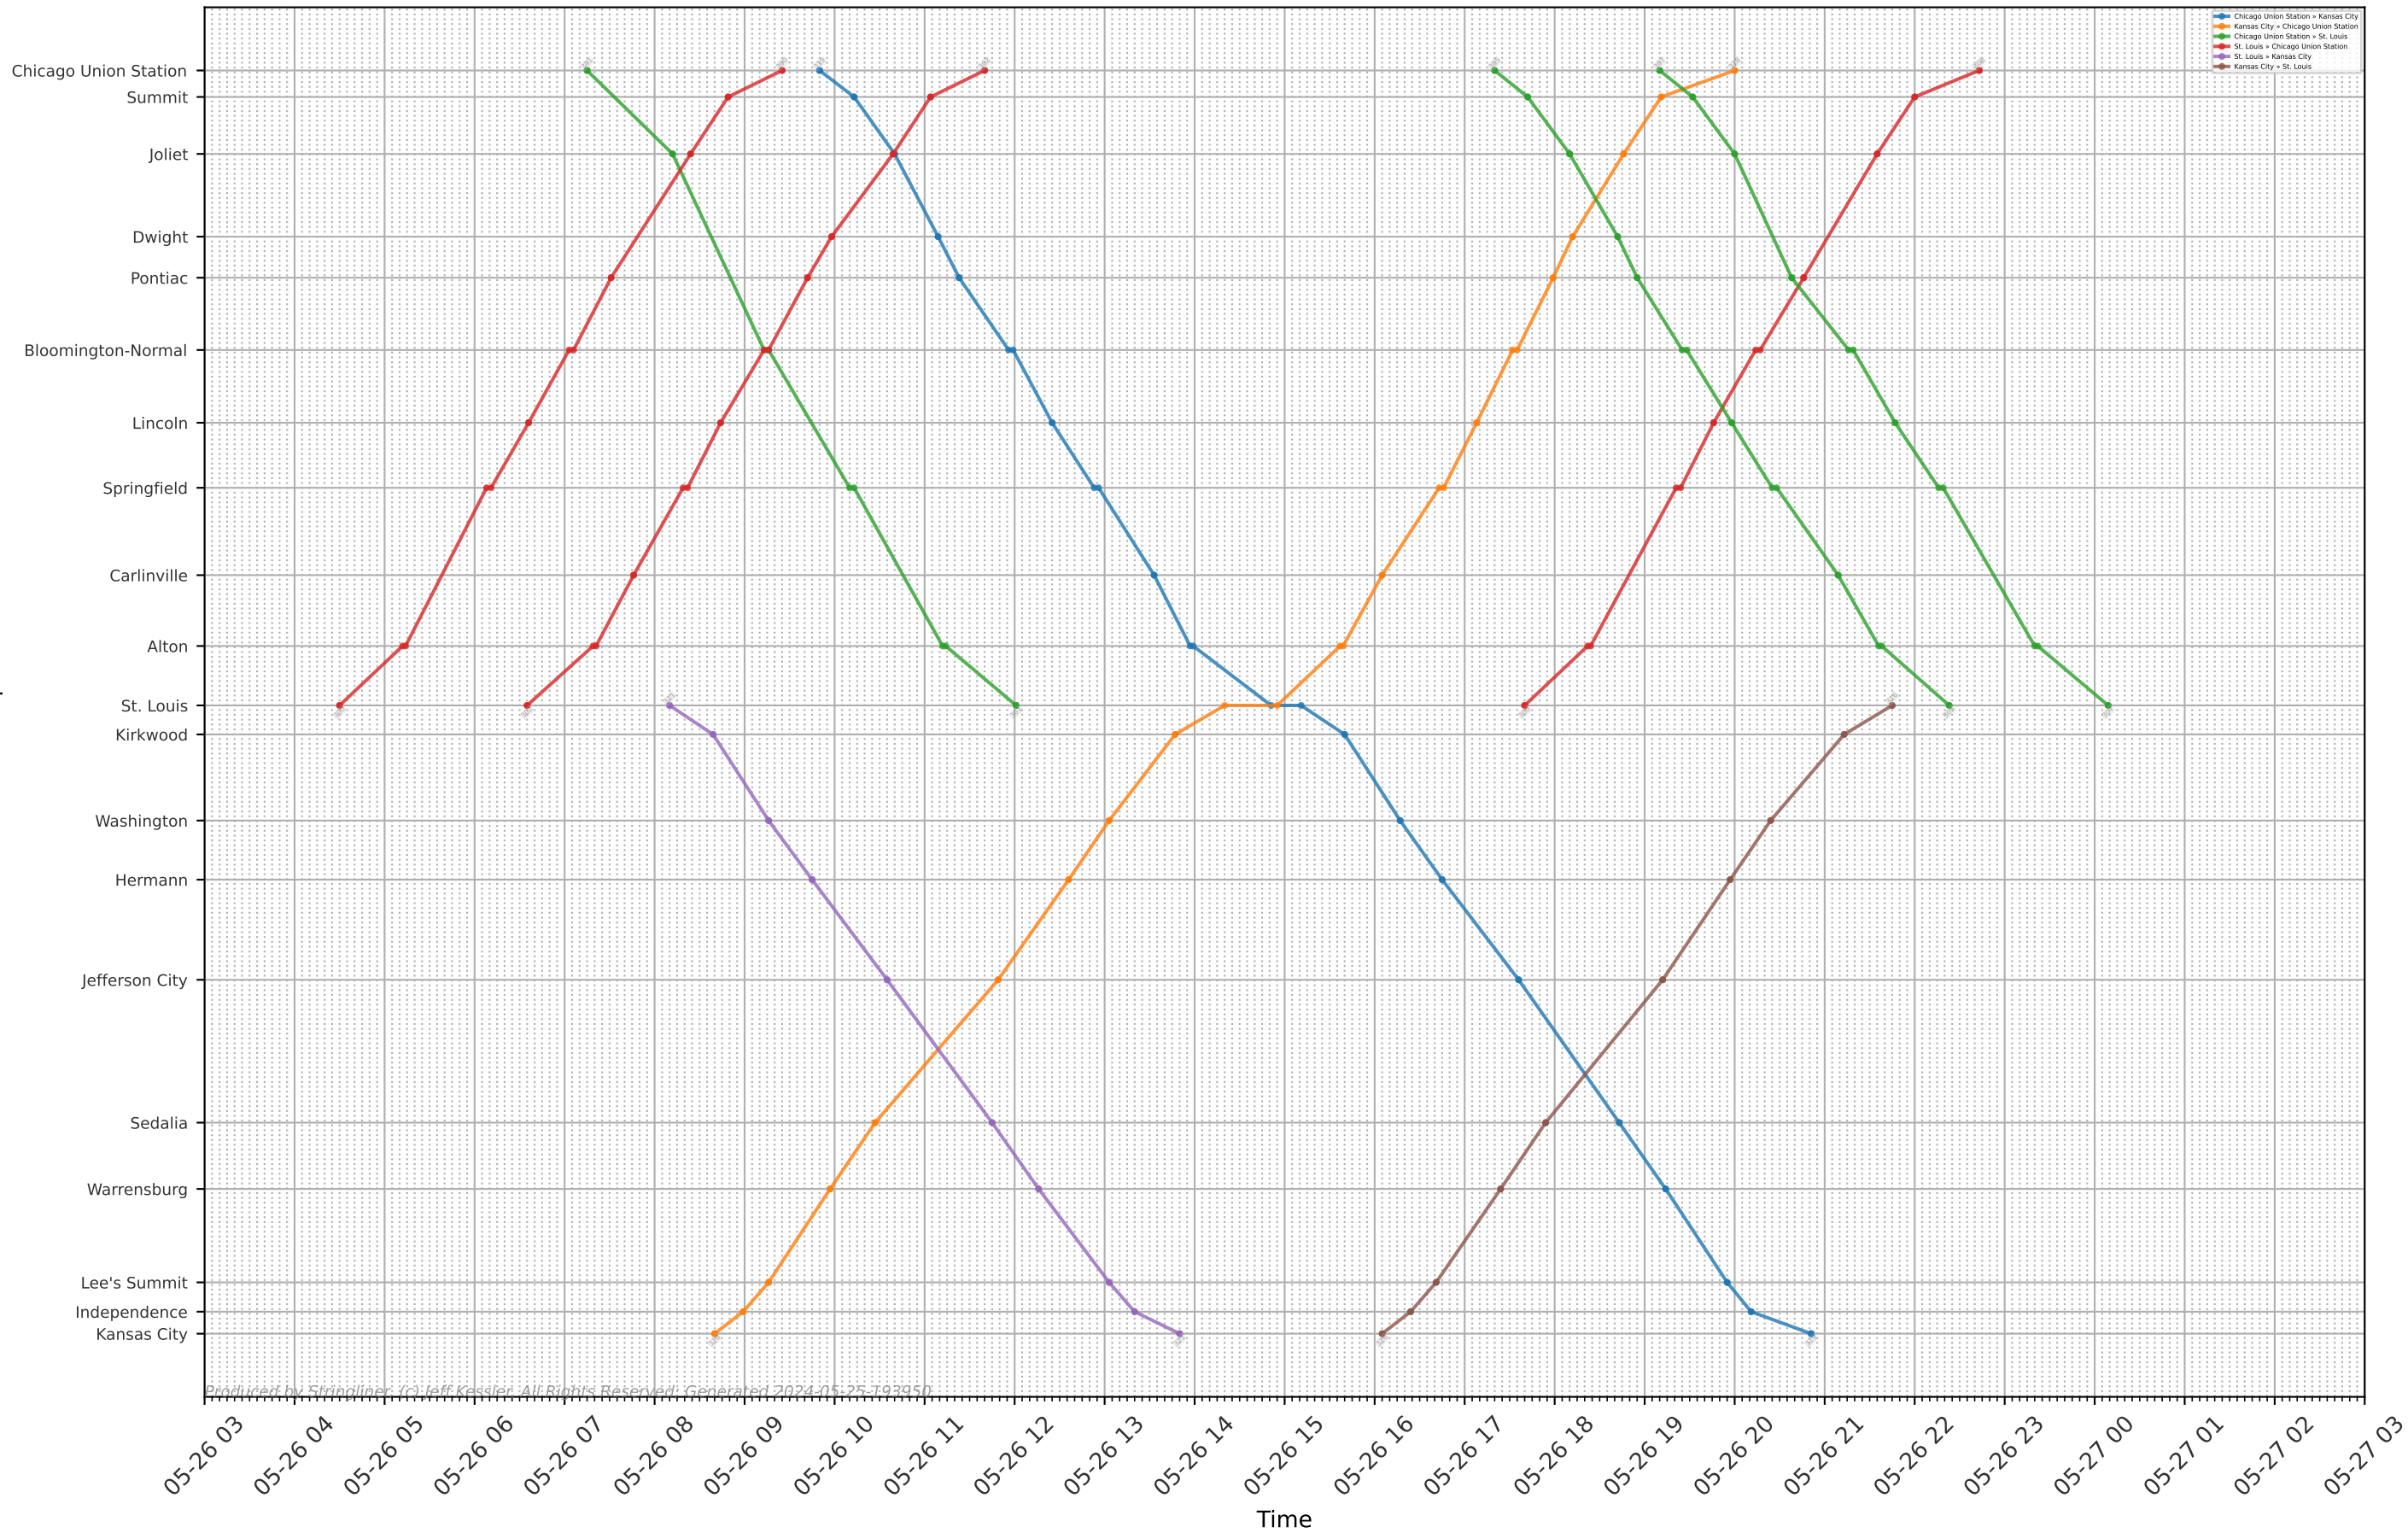

Amtrak - Lincoln Service & Missouri River Runner Stringline

Produced by Stringliner. (c) Jeff Kessler. All Rights Reserved. Generated 2024-05-25-193950