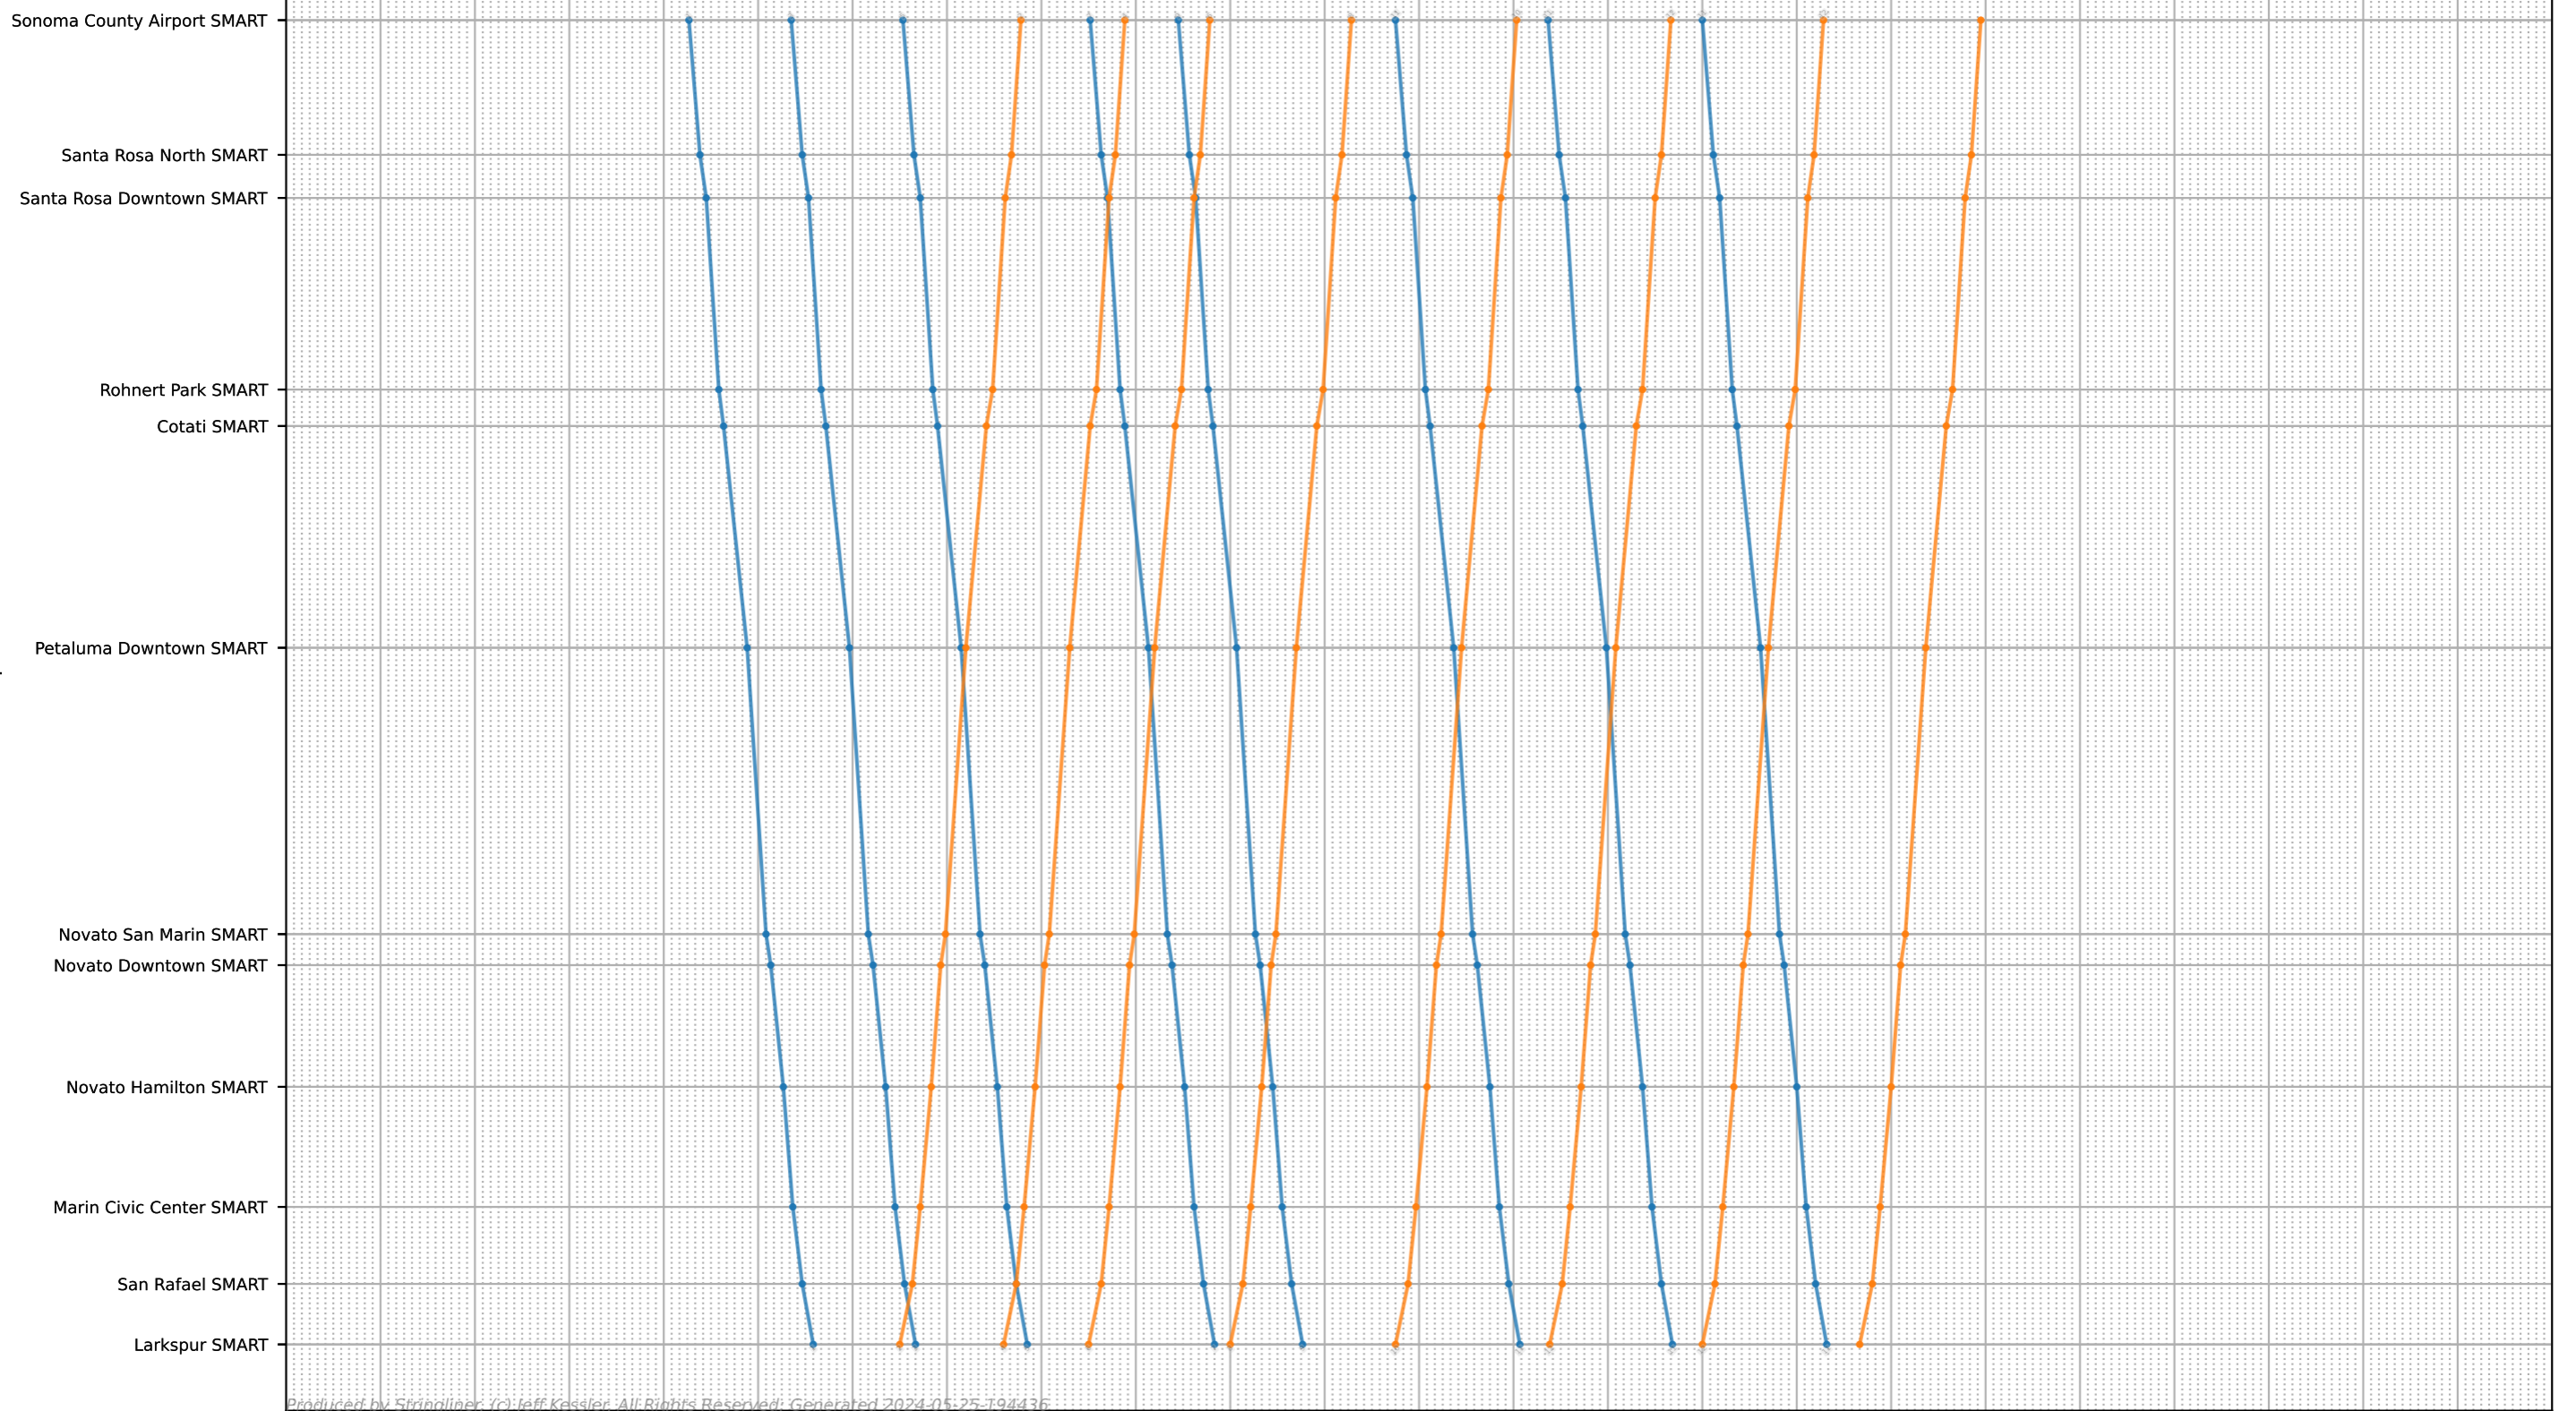

SMART - Systemwide

Stops

Time