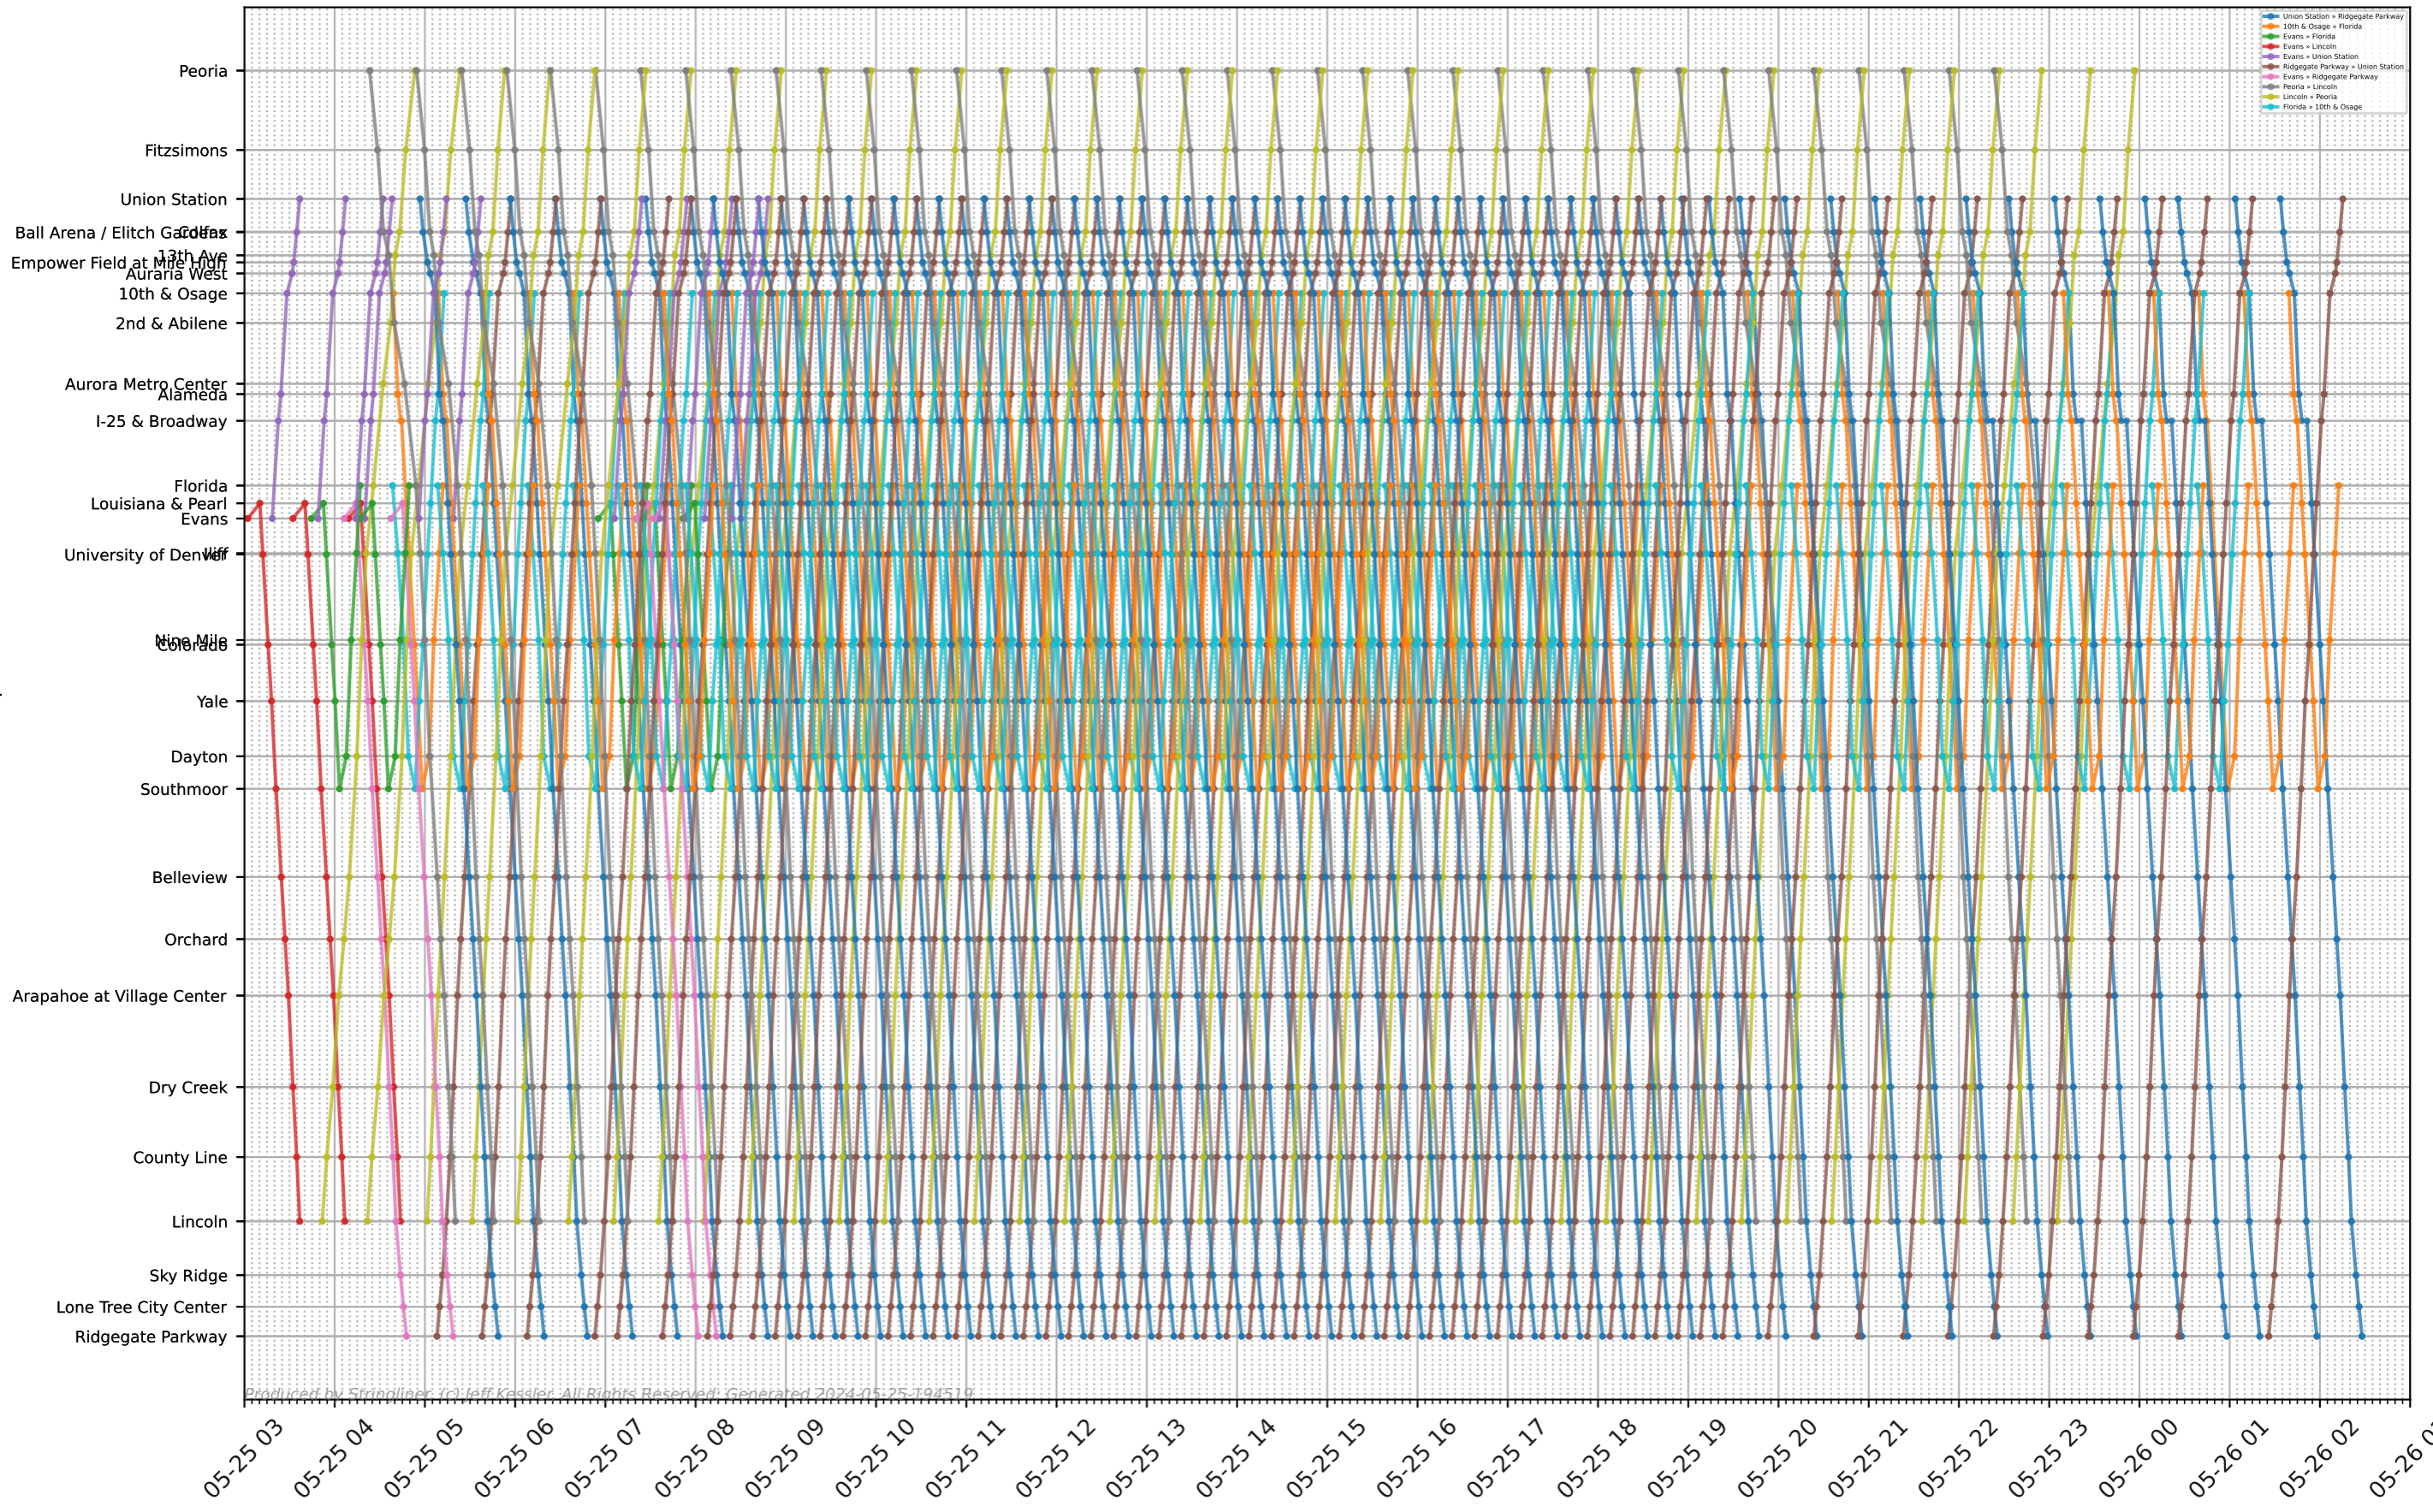

RTD - E/H/R Corridor Stringline

- Union Station - Ridgeway Parkway
- 10th & Osage - Florida
- Evans - Florida
- Evans - Lincoln
- Evans - Union Station
- Ridgeway Parkway - Union Station
- Peoria - Lincoln
- Lincoln - Peoria
- Florida - 10th & Osage