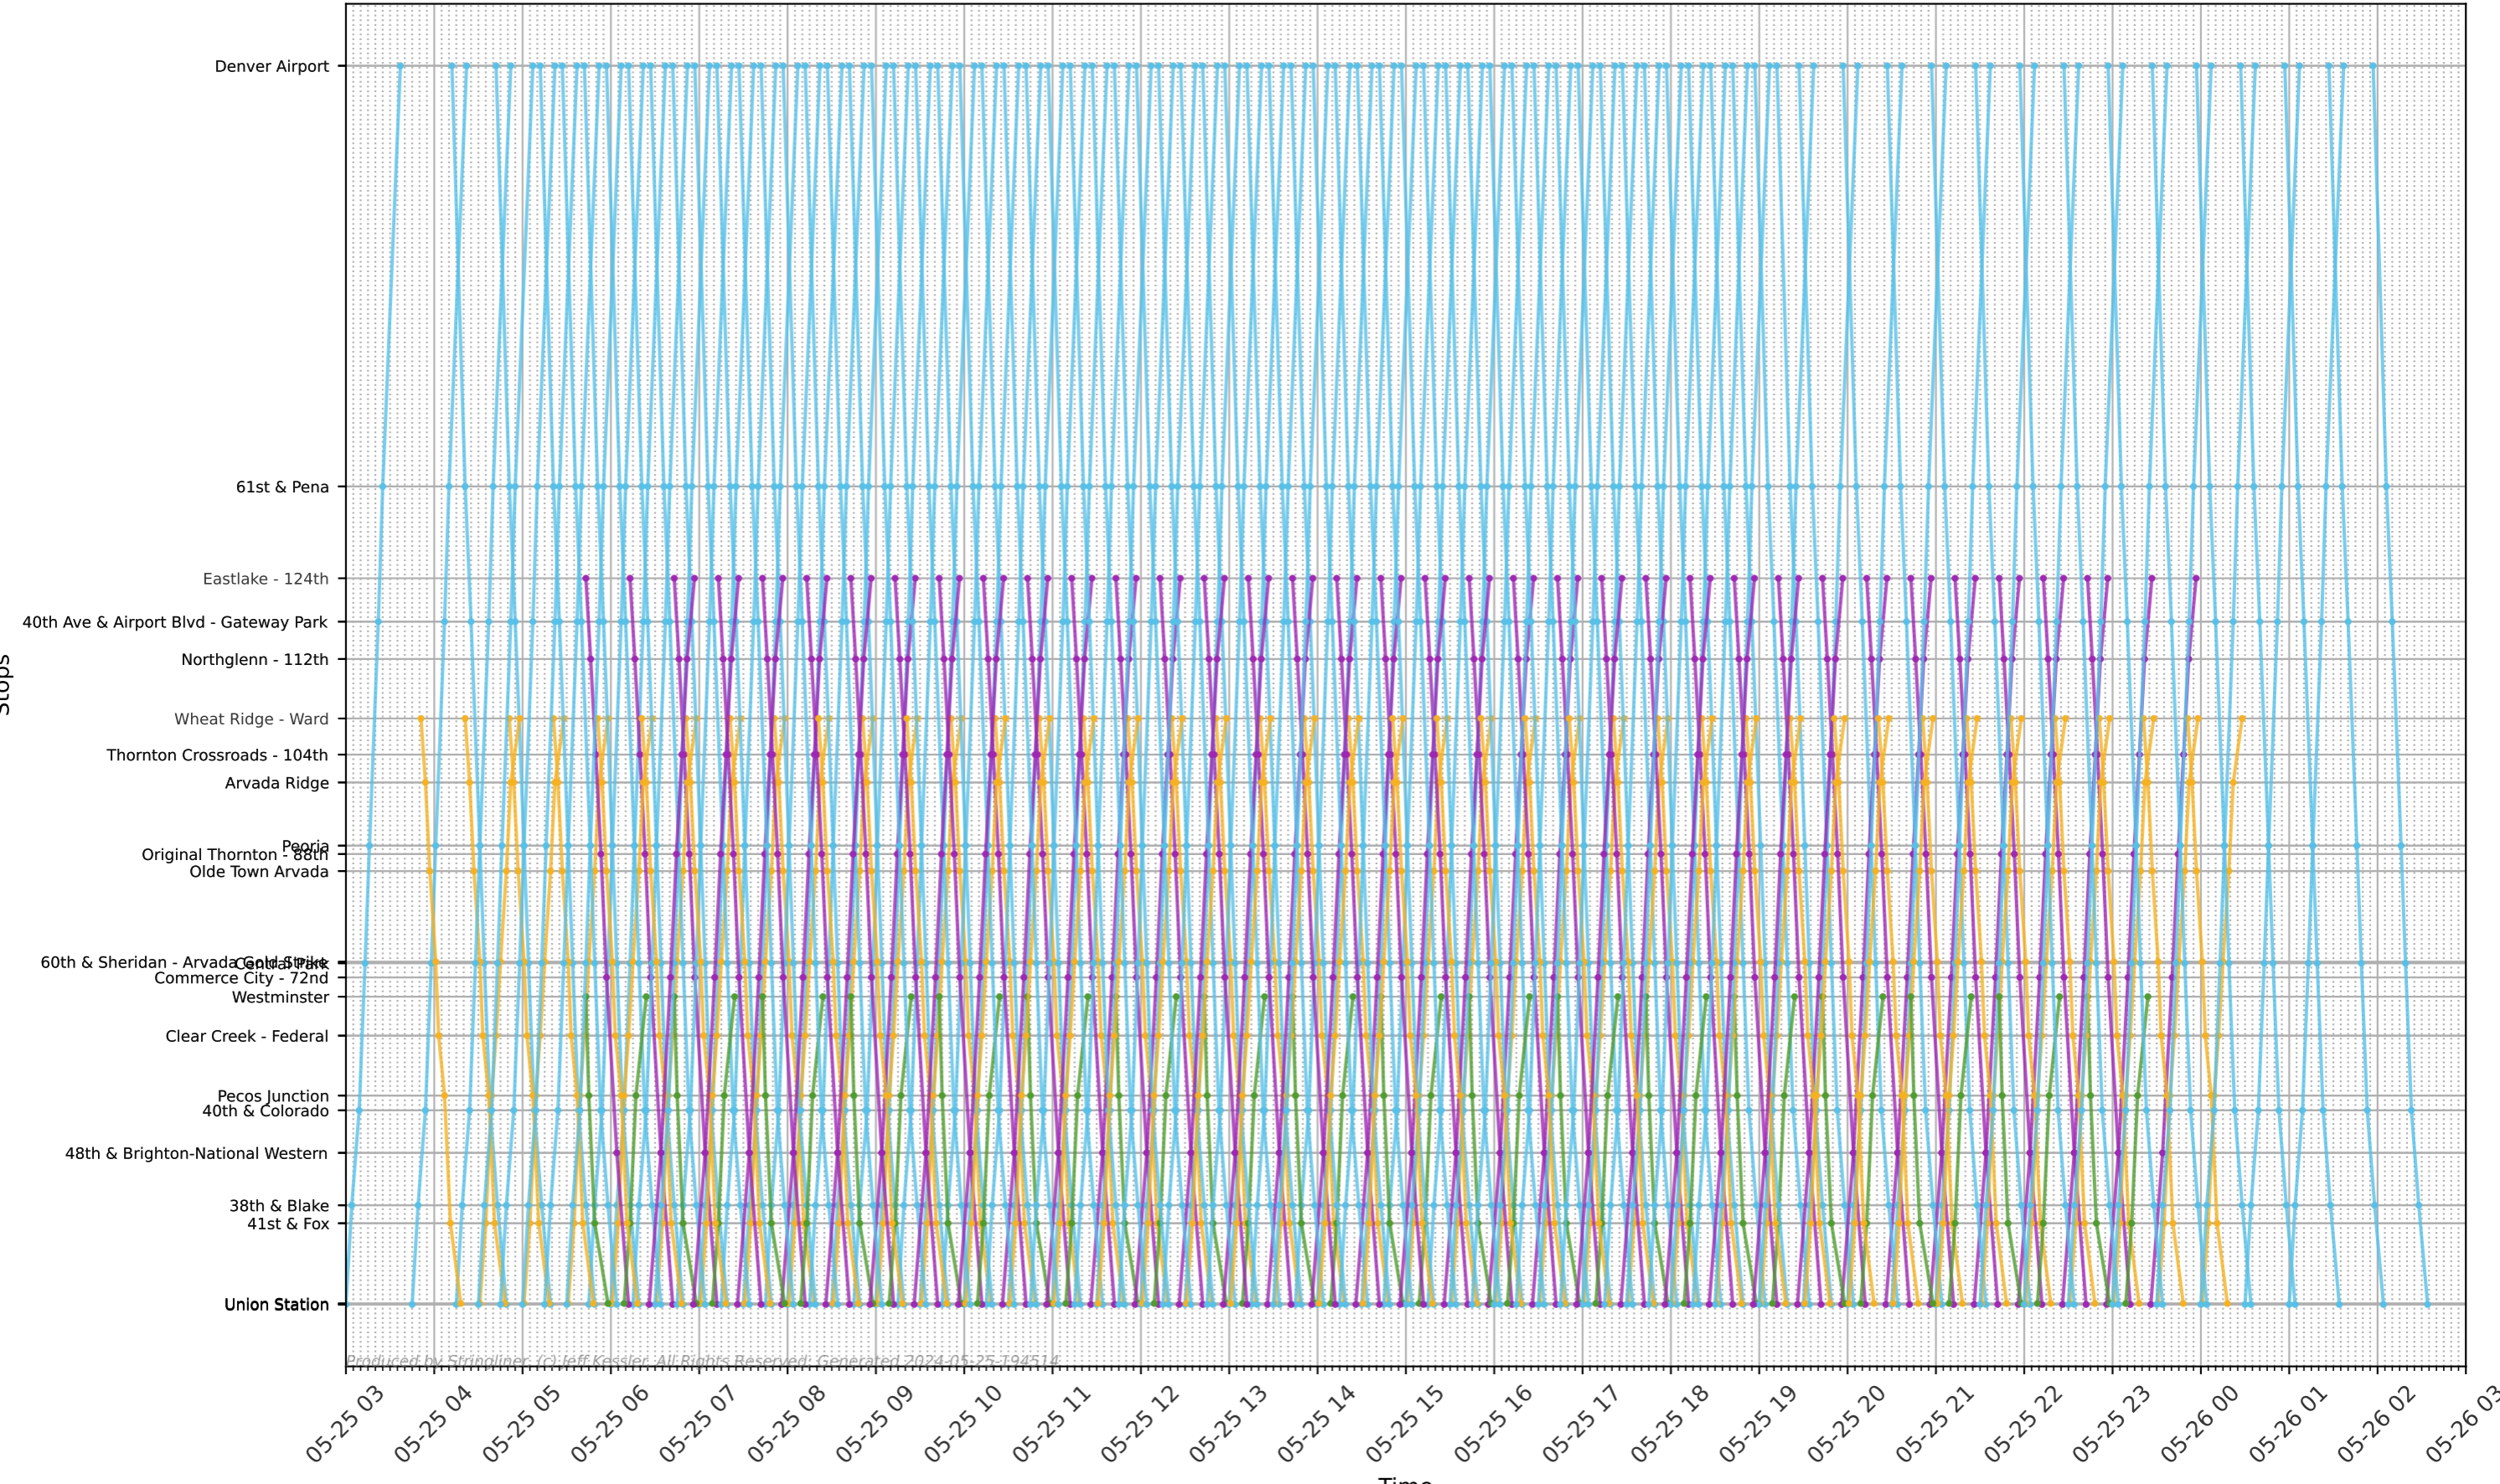

RTD - Commuter Rail Stringline

Produced by Stringliner. (c) Jeff Kessler. All Rights Reserved. Generated 2024-05-25 19:45:14