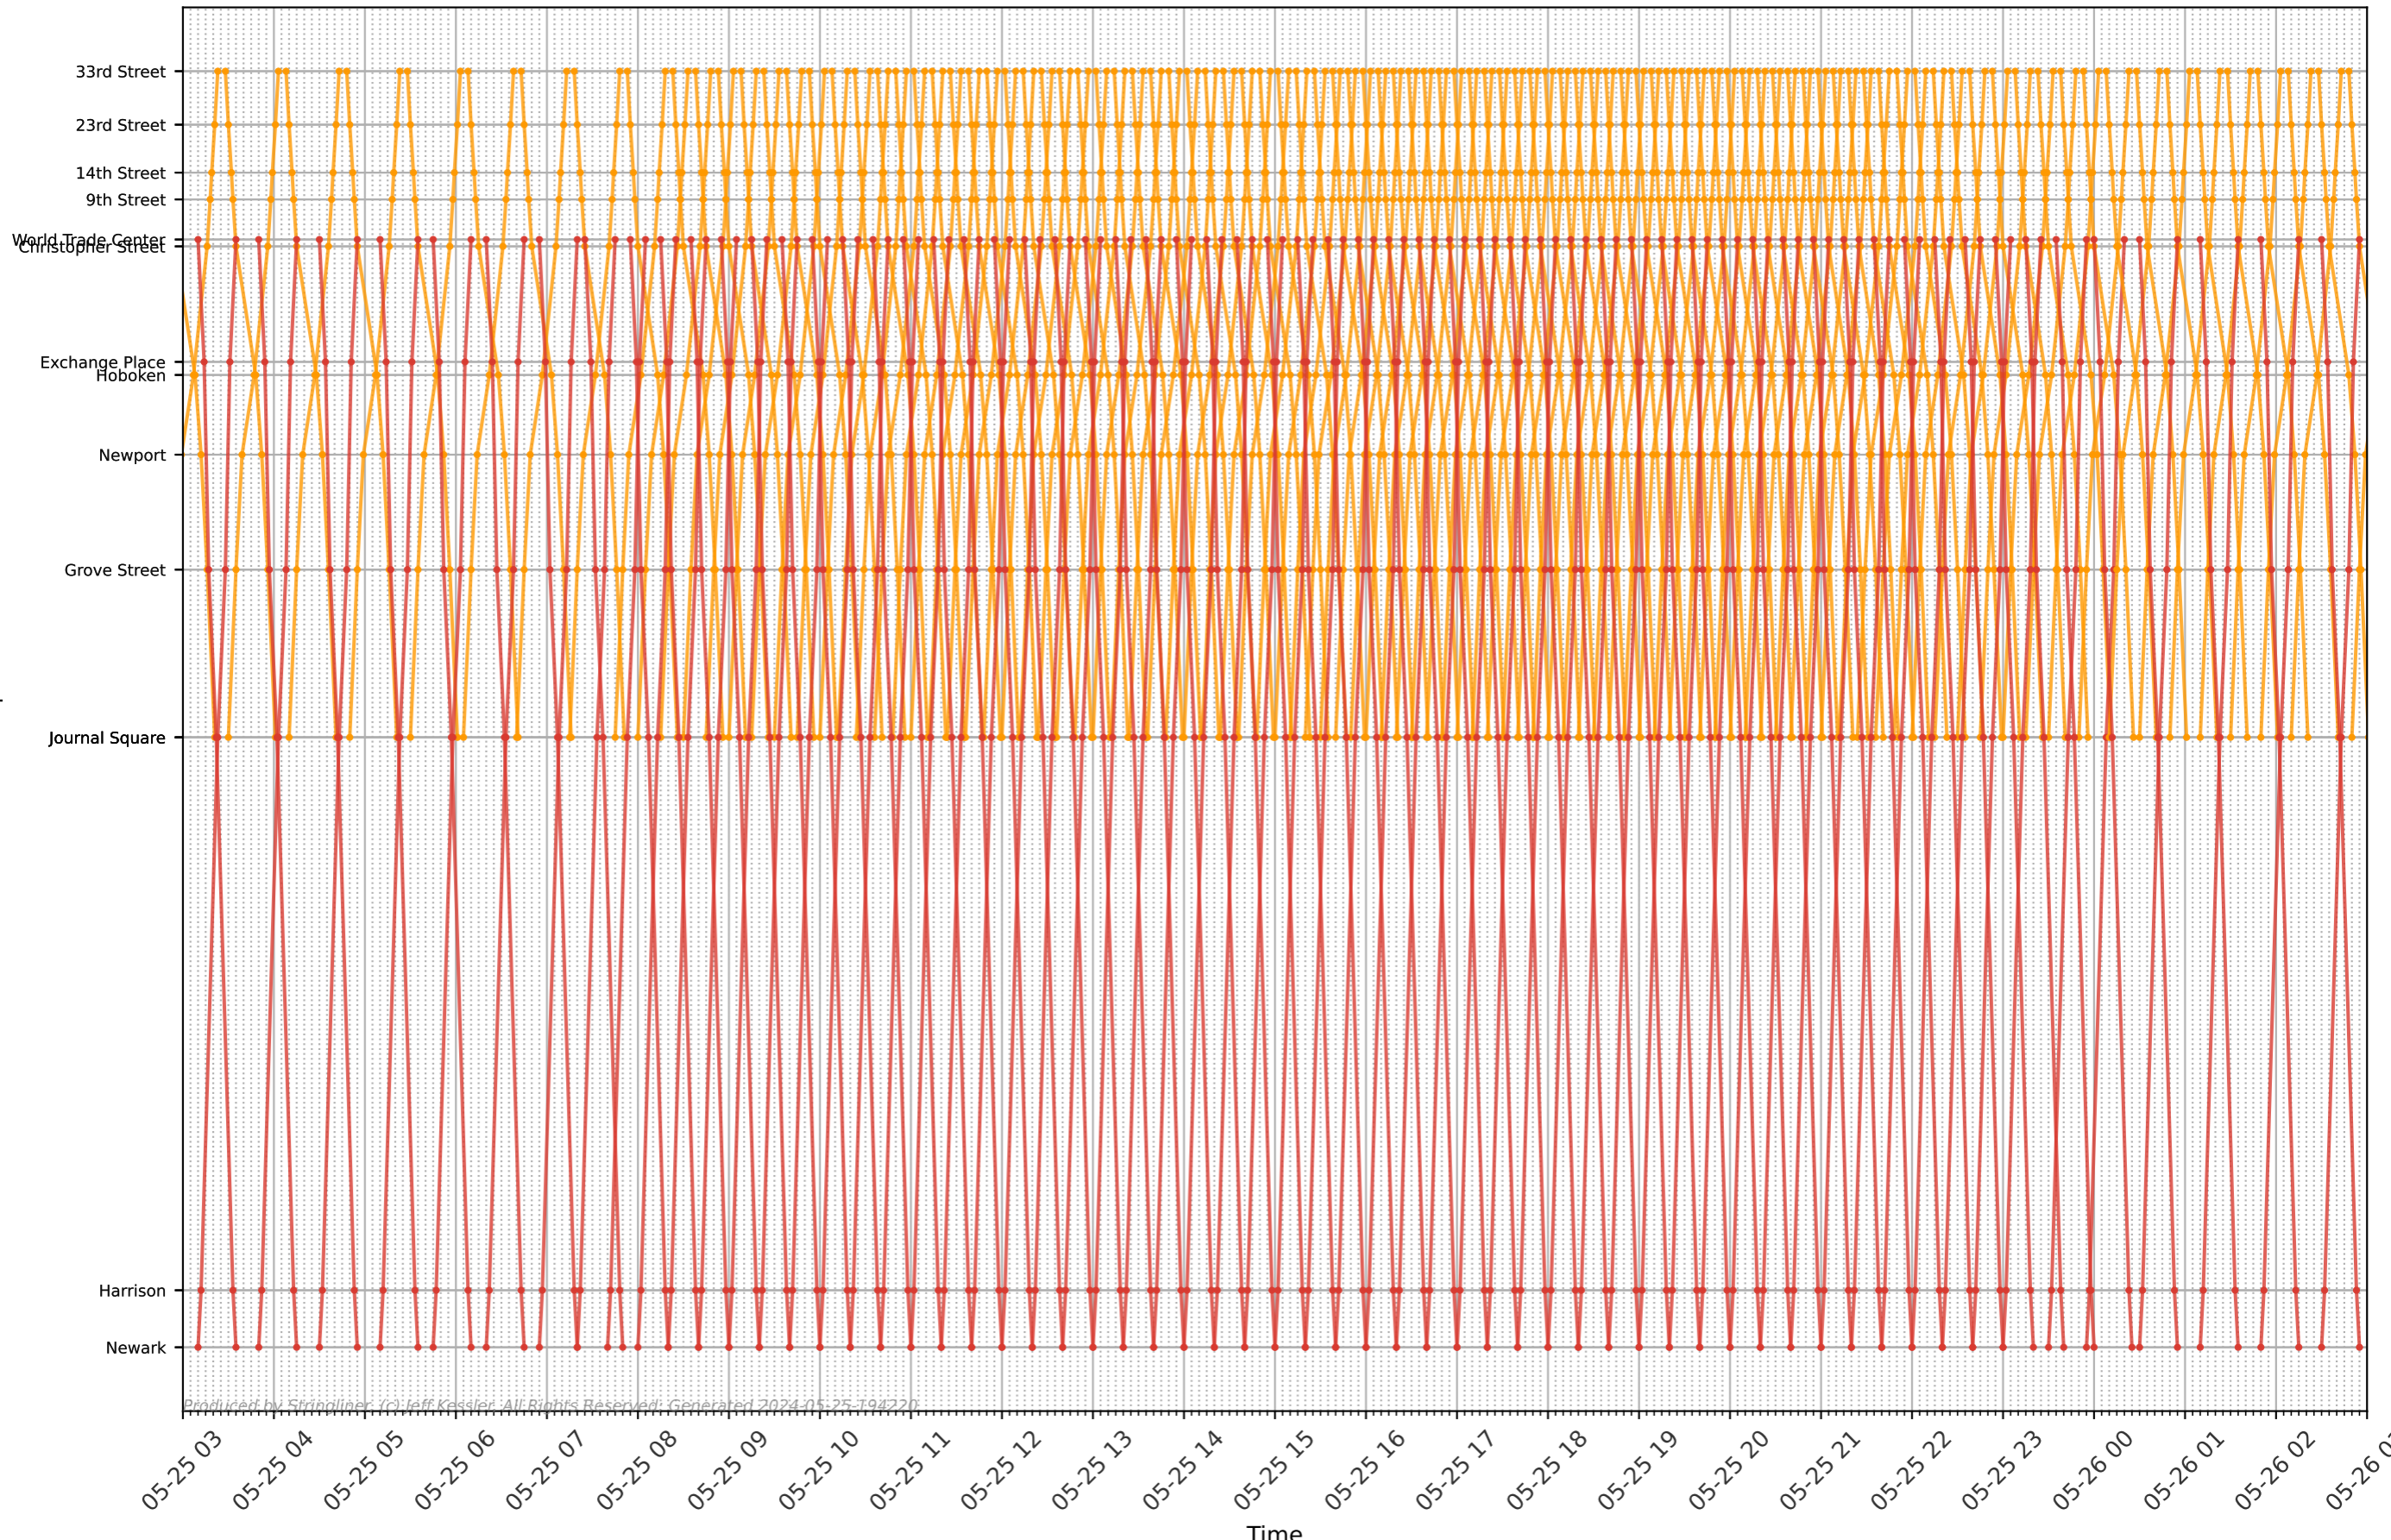

PATH - Systemwide Stringline

Produced by Stringliner (C) Jeff Kessler. All Rights Reserved. Generated 2024-05-25-194220