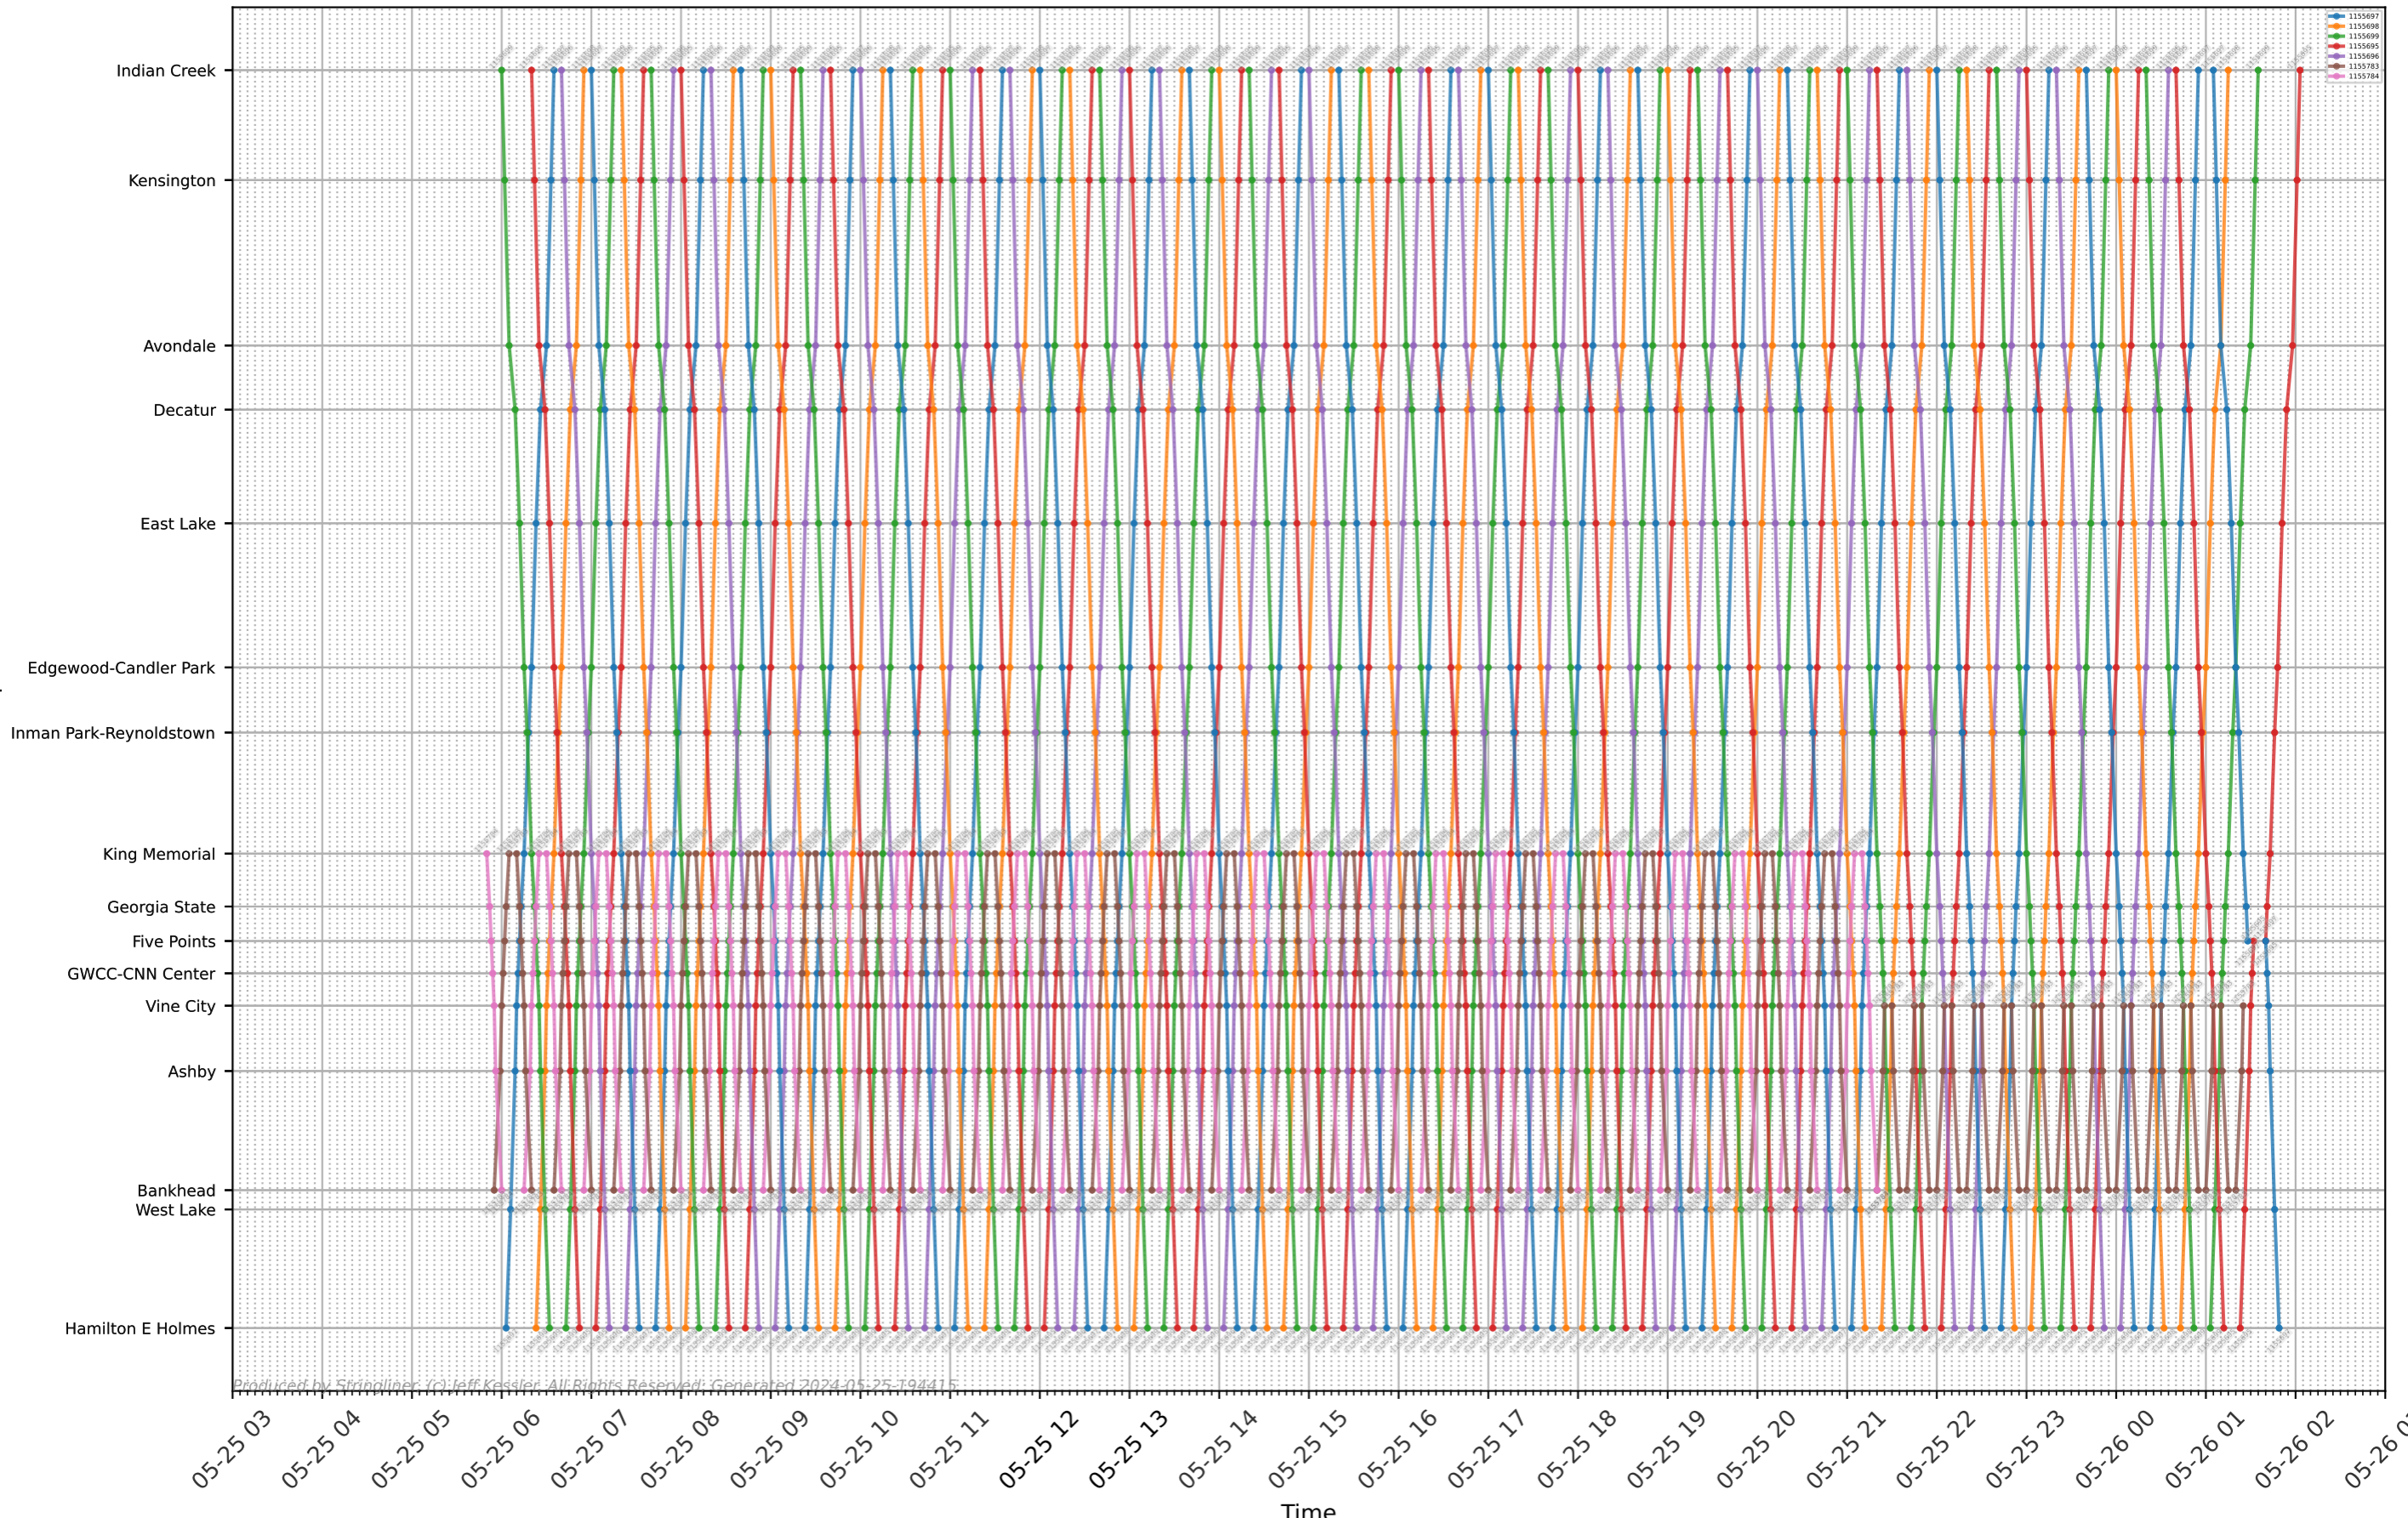

# MARTA - Blue/Green

- 1155697
- 1155698
- 1155699
- 1155695
- 1155696
- 1155783
- 1155784

Stops

Time

Produced by Stringliner. (C) Jeff Kessler. All Rights Reserved. Generated 2024-05-25-194415