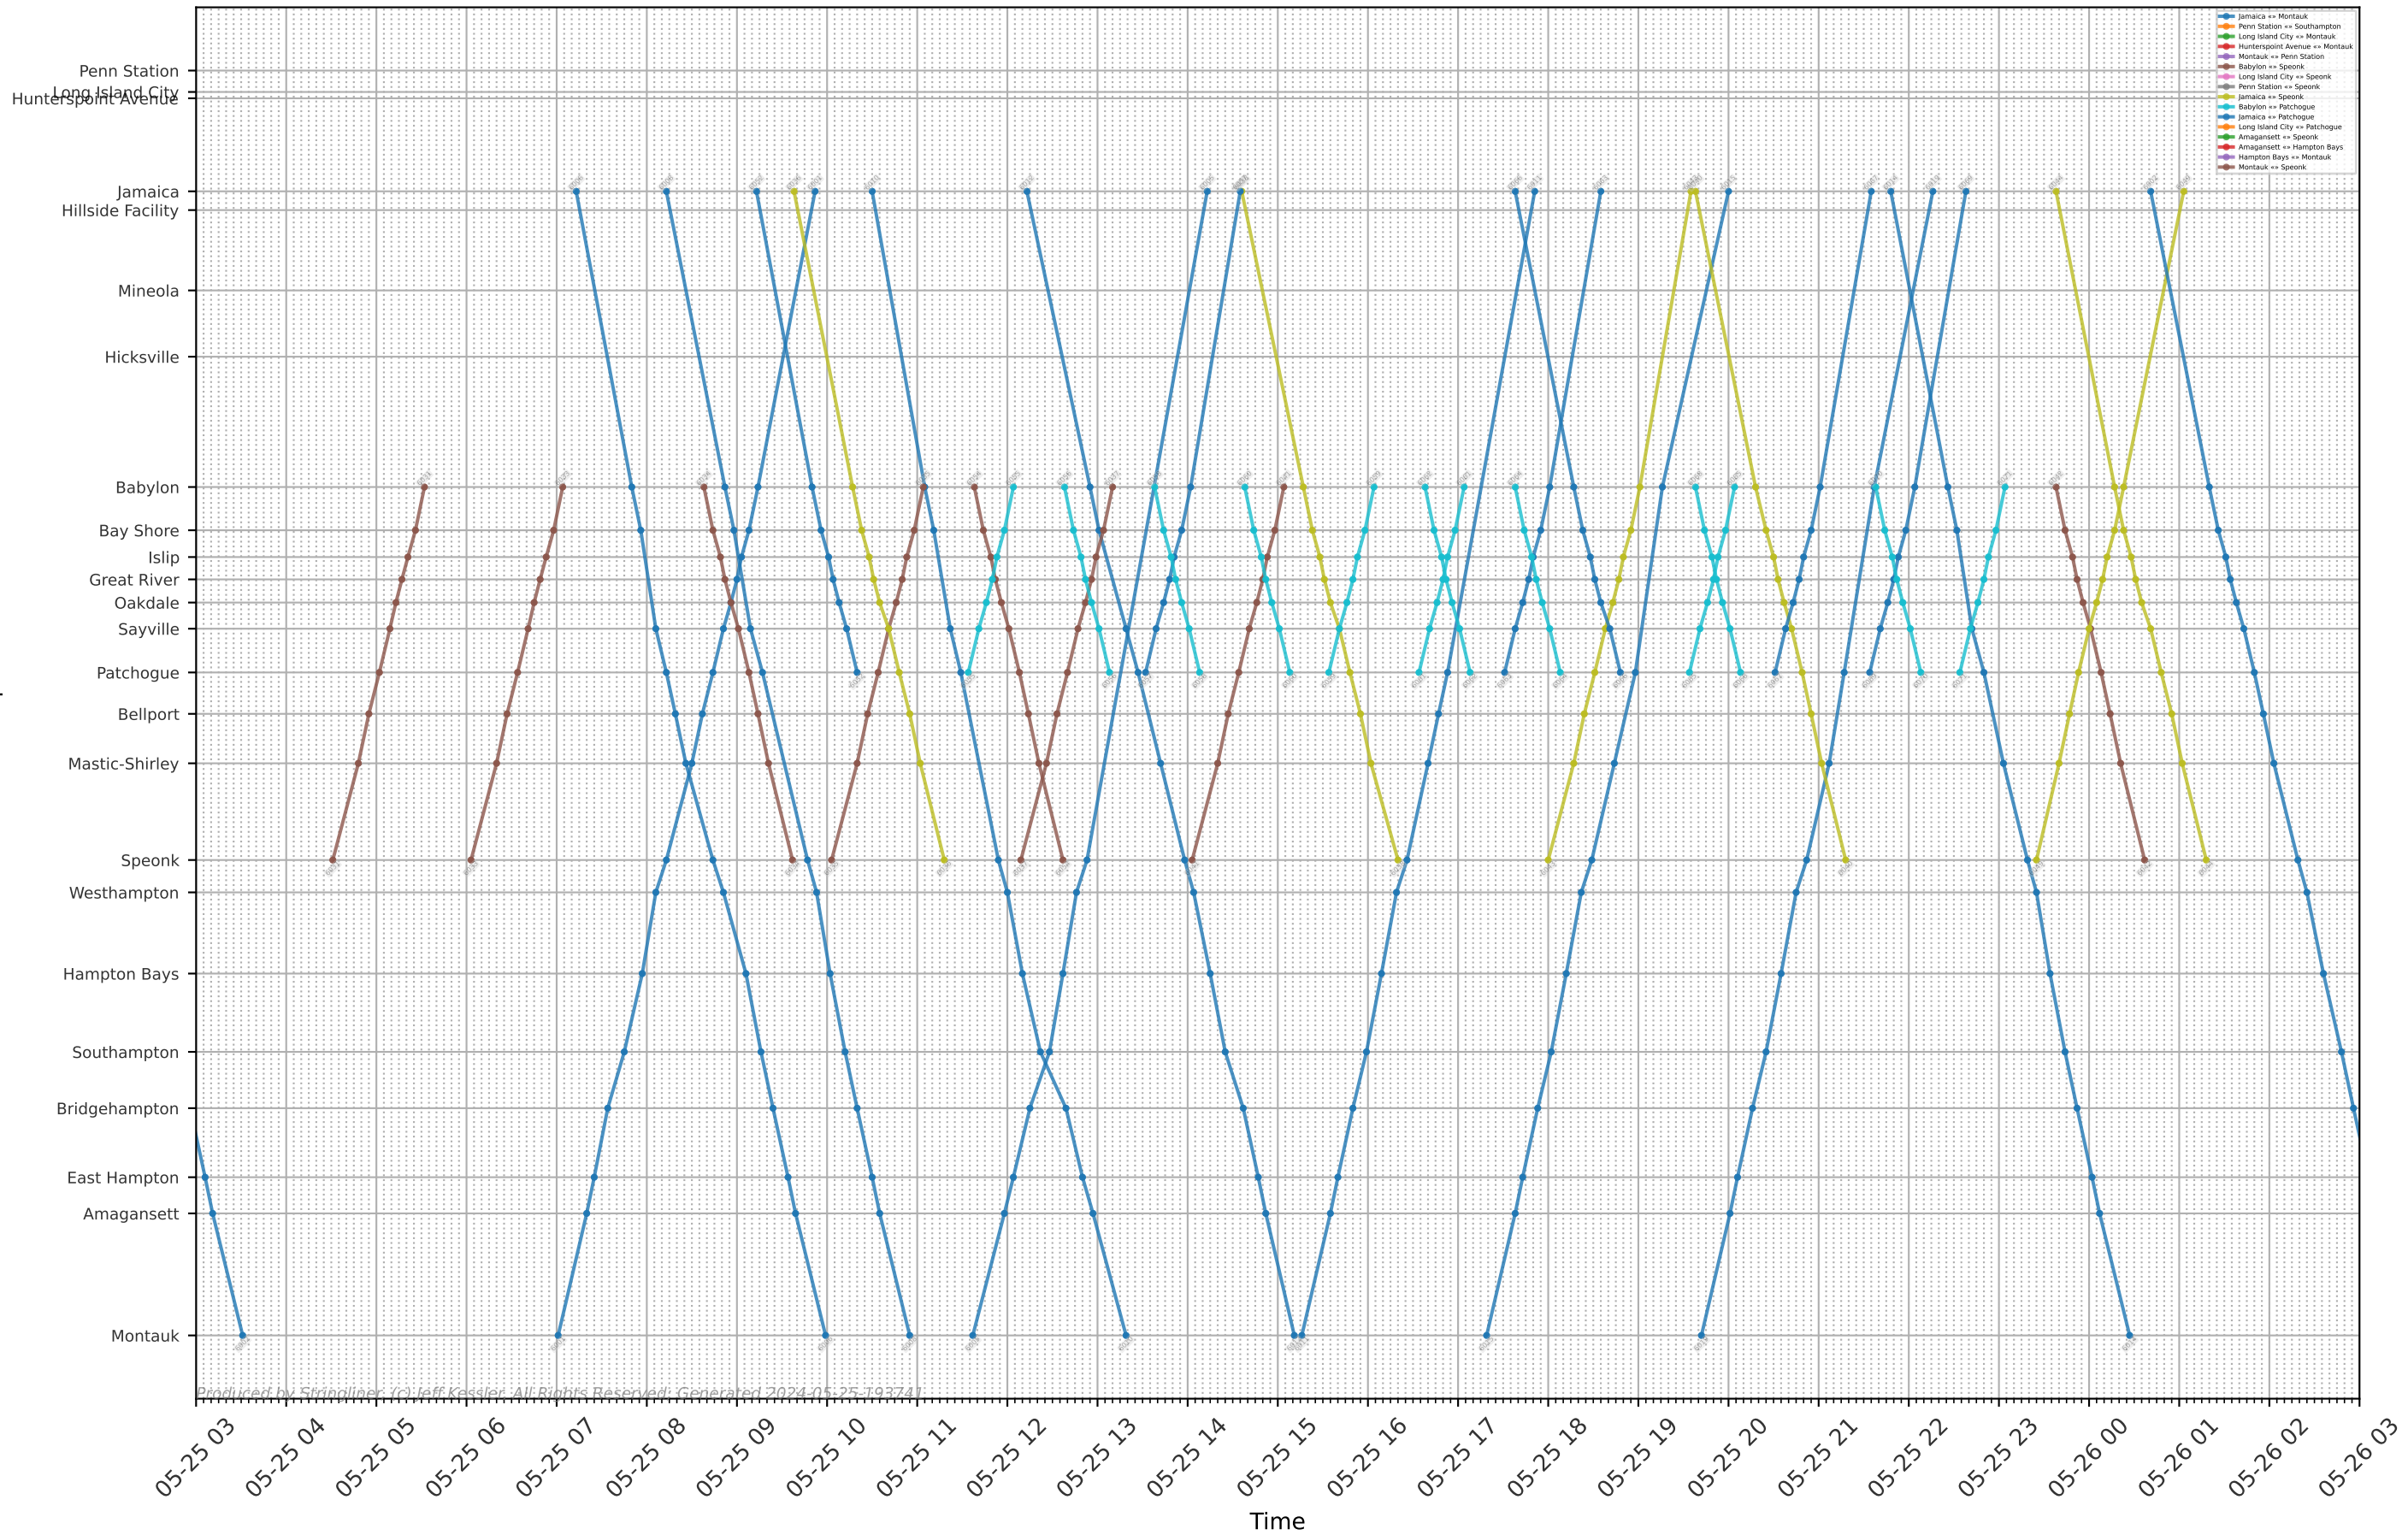

# LIRR - Montauk Branch

- Jamaica to Montauk
- Penn Station to Southampton
- Long Island City to Montauk
- Hunterspoint Avenue to Montauk
- Montauk to Penn Station
- Babylon to Speonk
- Long Island City to Speonk
- Jamaica to Speonk
- Babylon to Patchogue
- Jamaica to Patchogue
- Long Island City to Patchogue
- Amagansett to Hampton Bays
- Hampton Bays to Montauk
- Montauk to Speonk