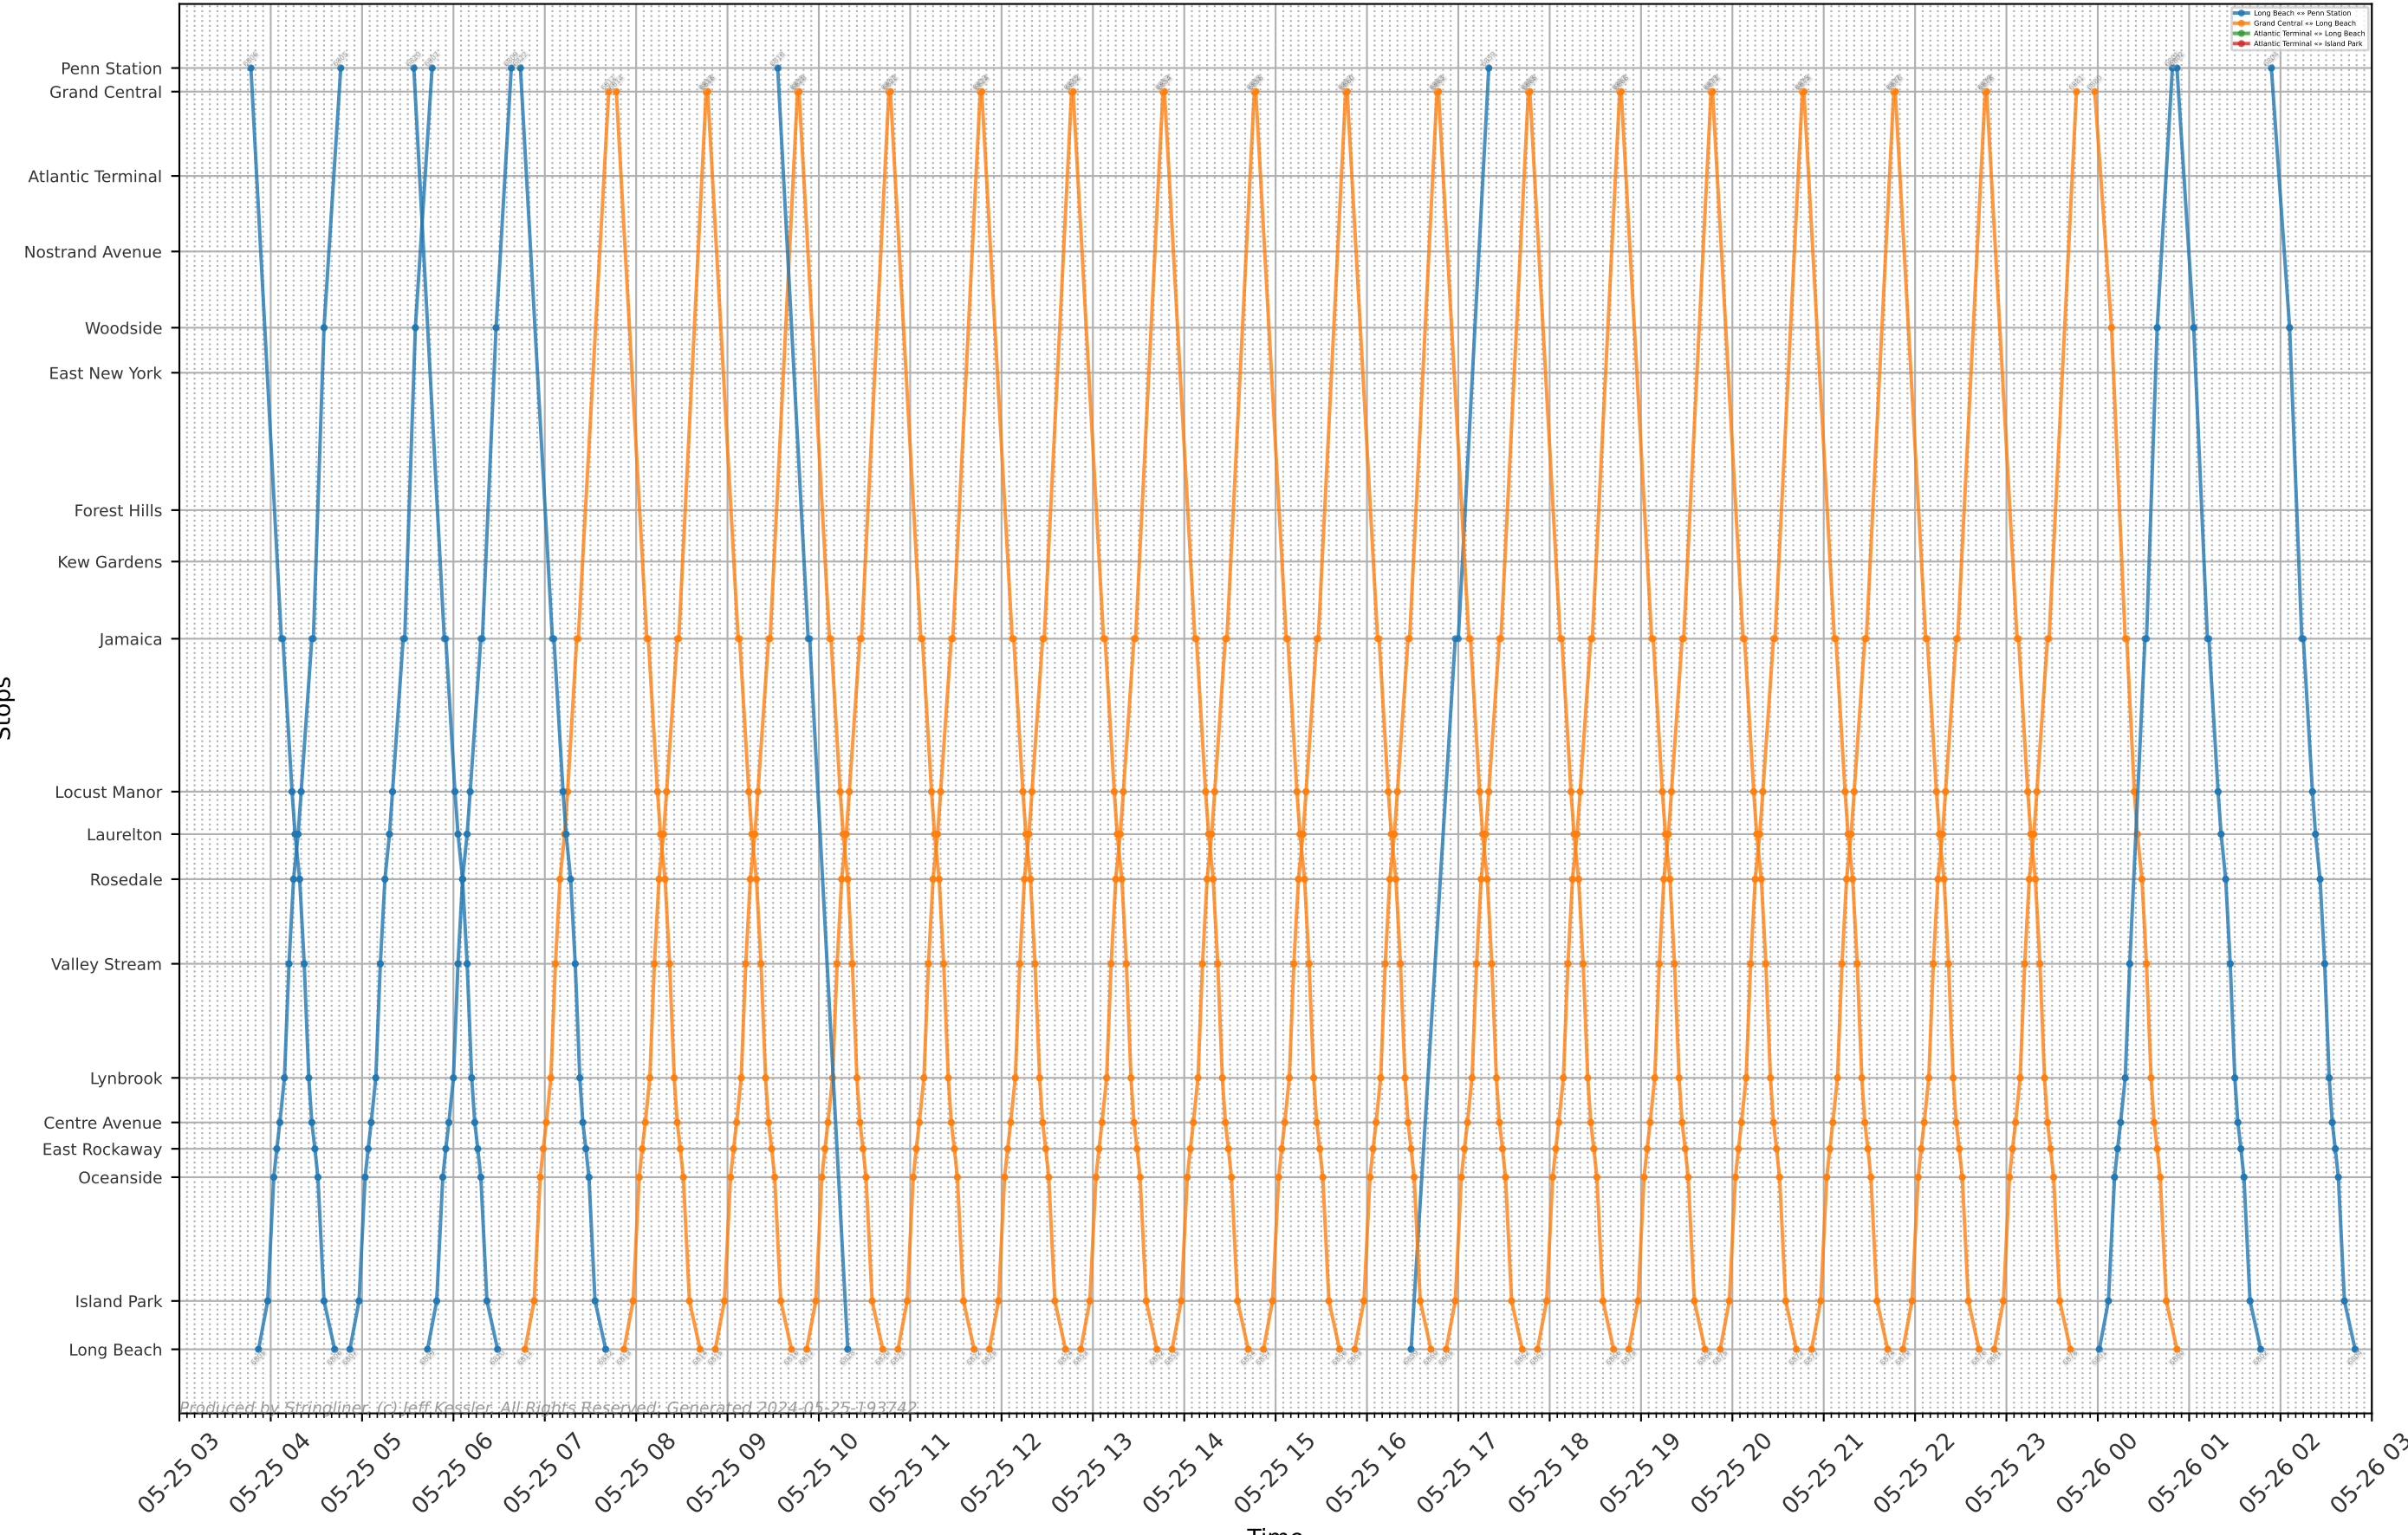

# LIRR - Long Beach Branch

Produced by Stringliner. (c) Jeff Kessler. All Rights Reserved. Generated 2024-05-25-T93742