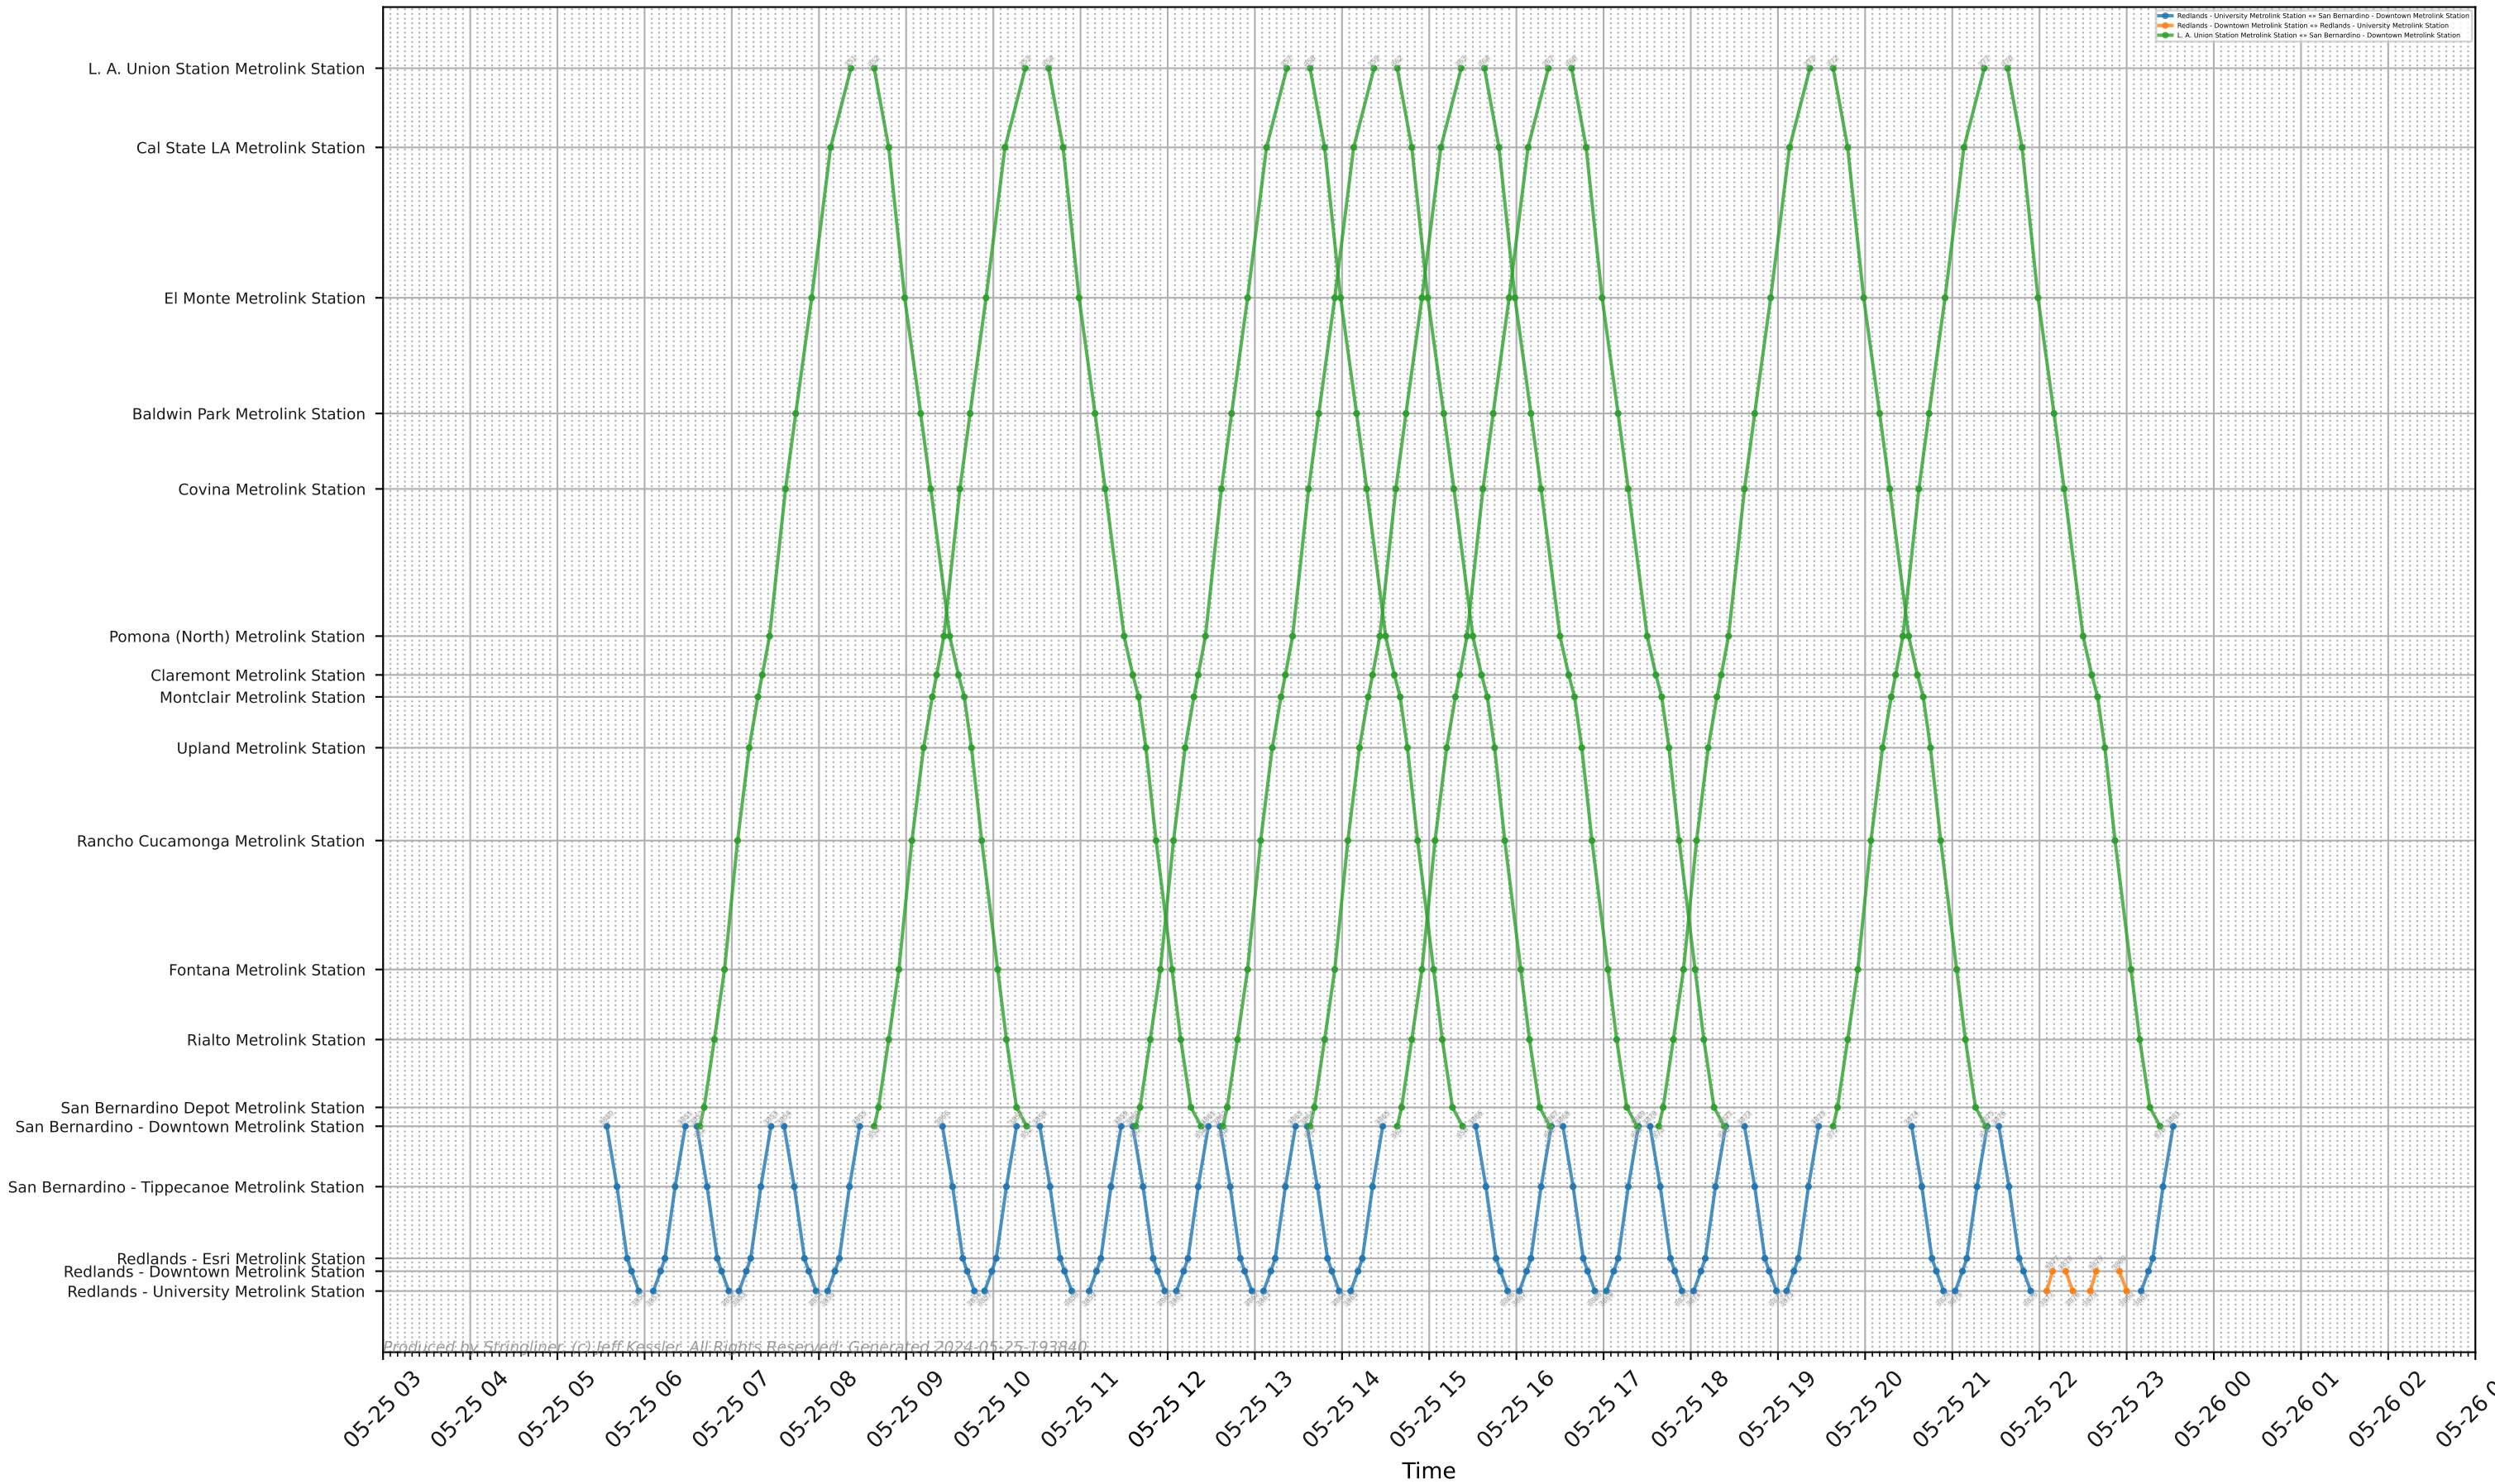

# LA Metrolink - Metrolink San Bernardino Line Stringline

Produced by Stringliner. (C) Jeff Kessler. All Rights Reserved. Generated 2024-05-25-193840