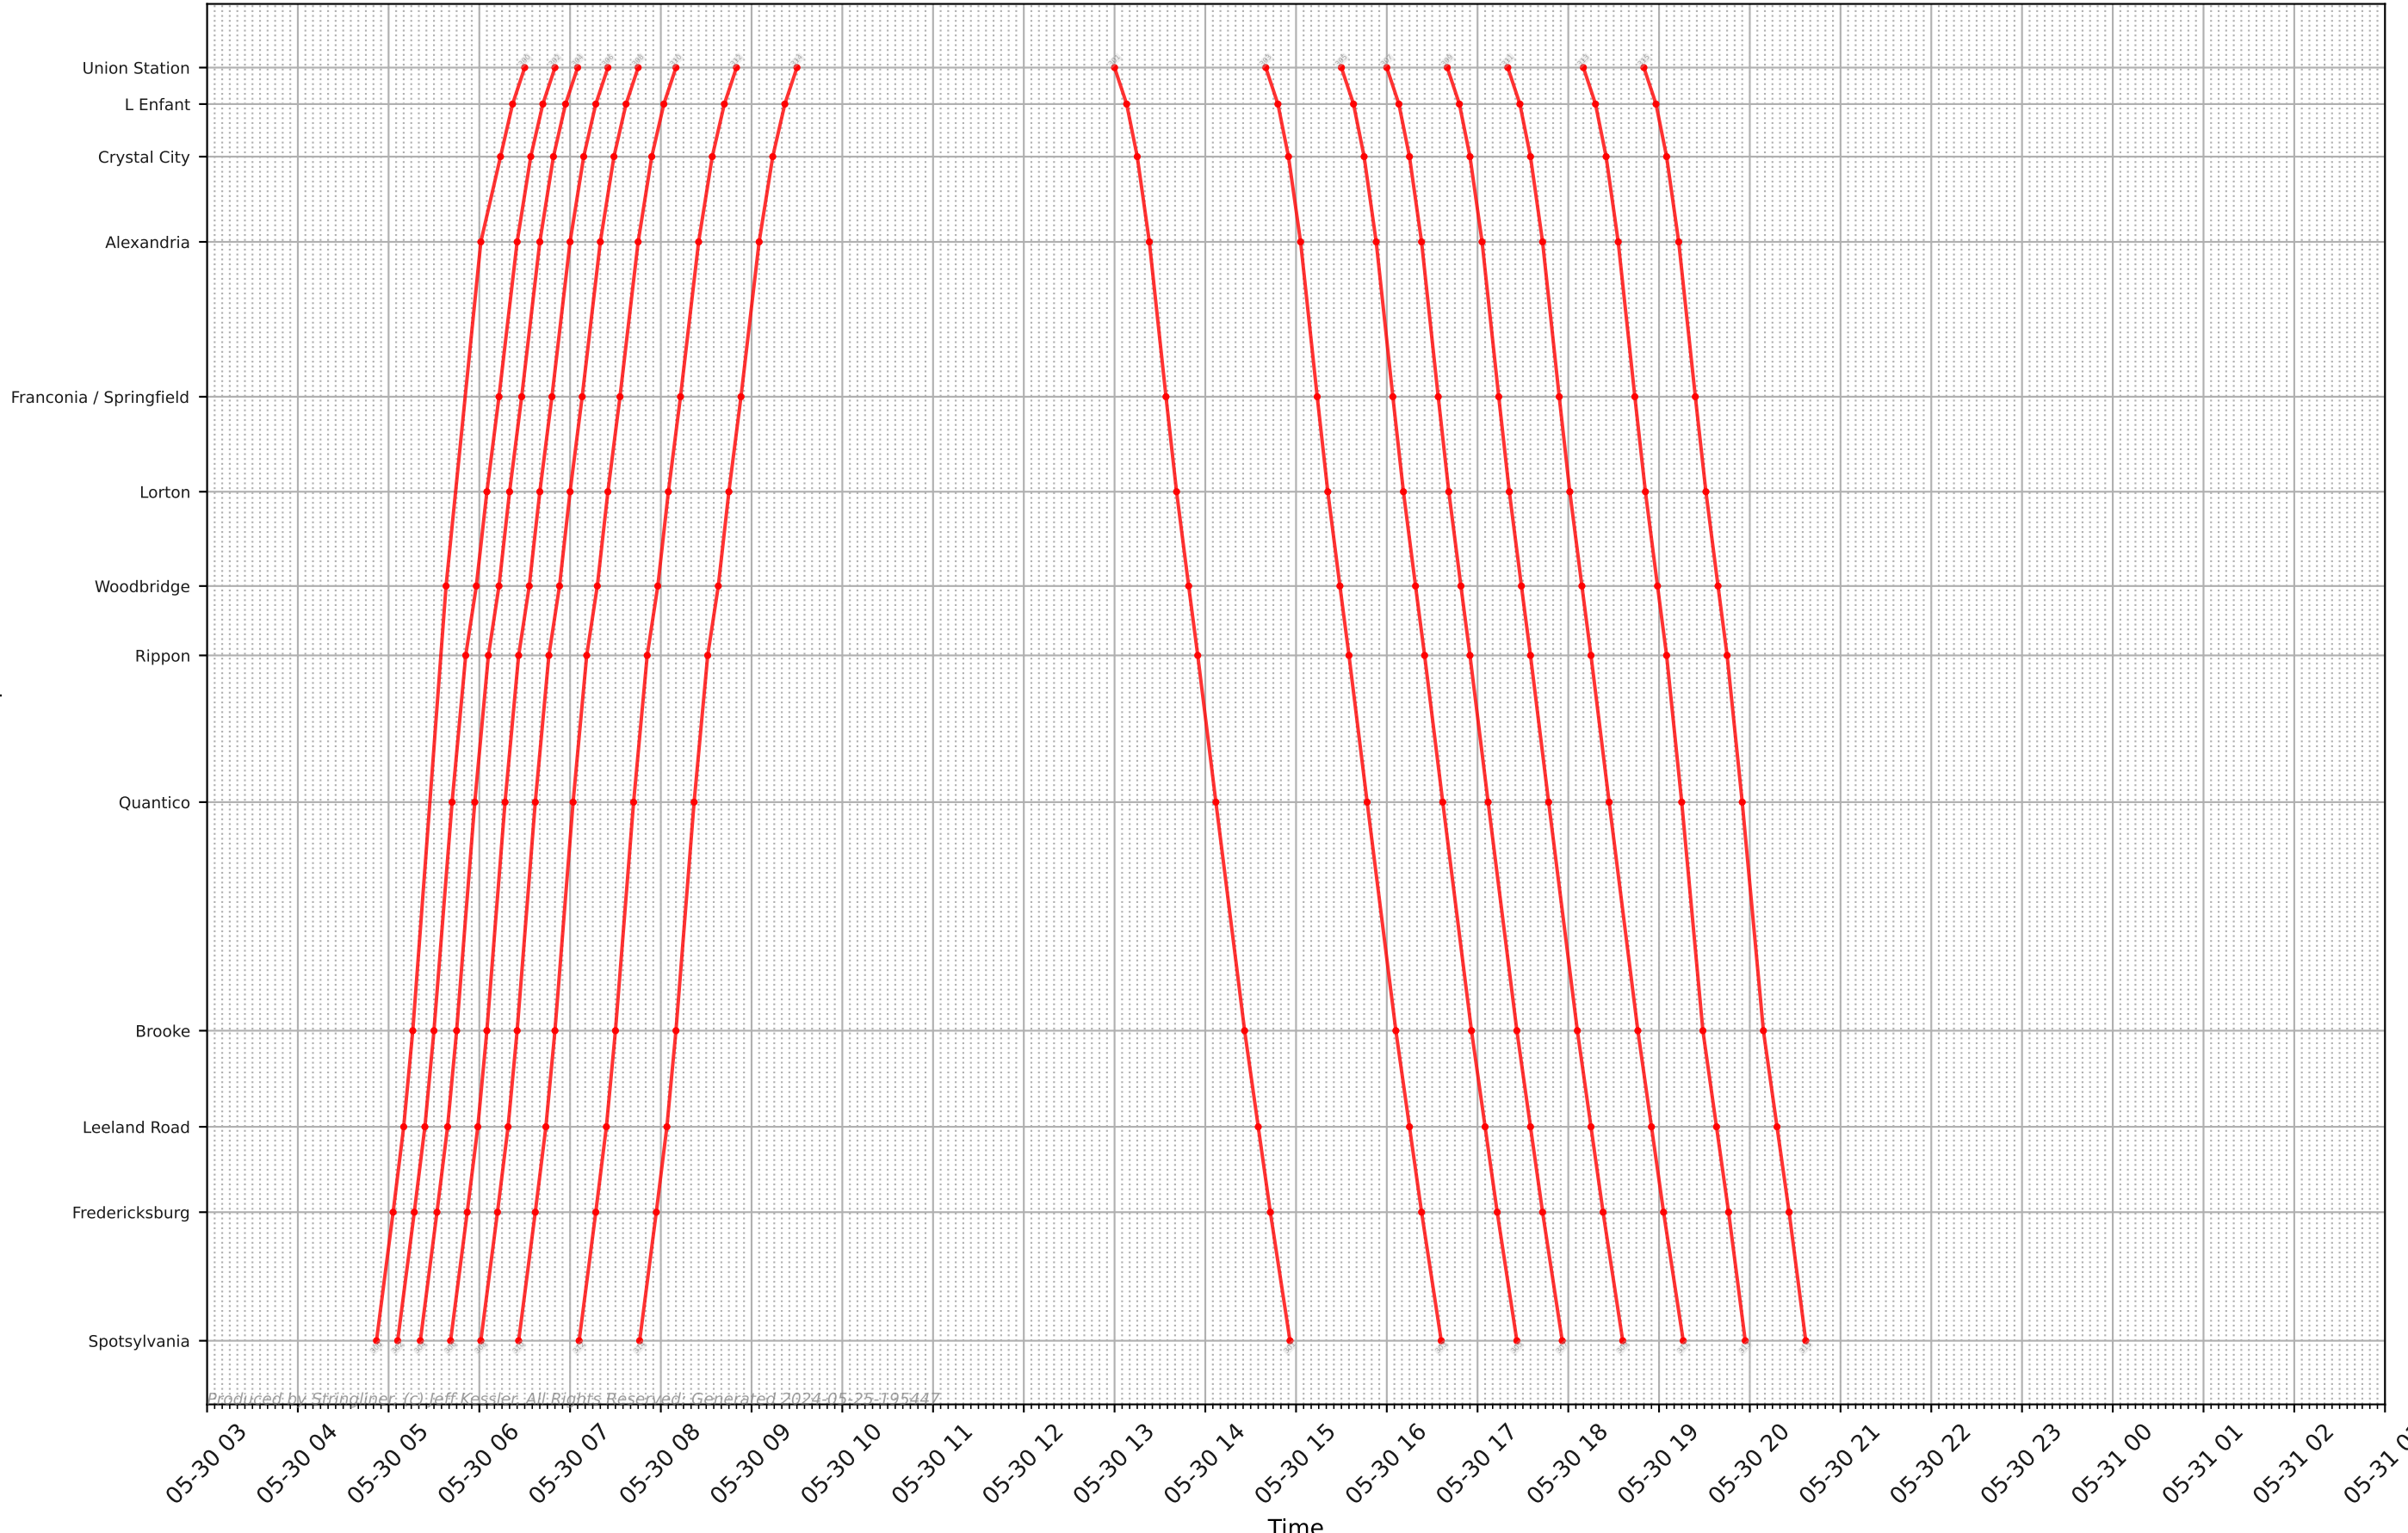

VRE - Fredericksburg Line

Produced by Stringliner. (c) Jeff Kessler. All Rights Reserved. Generated 2024-05-25-195447