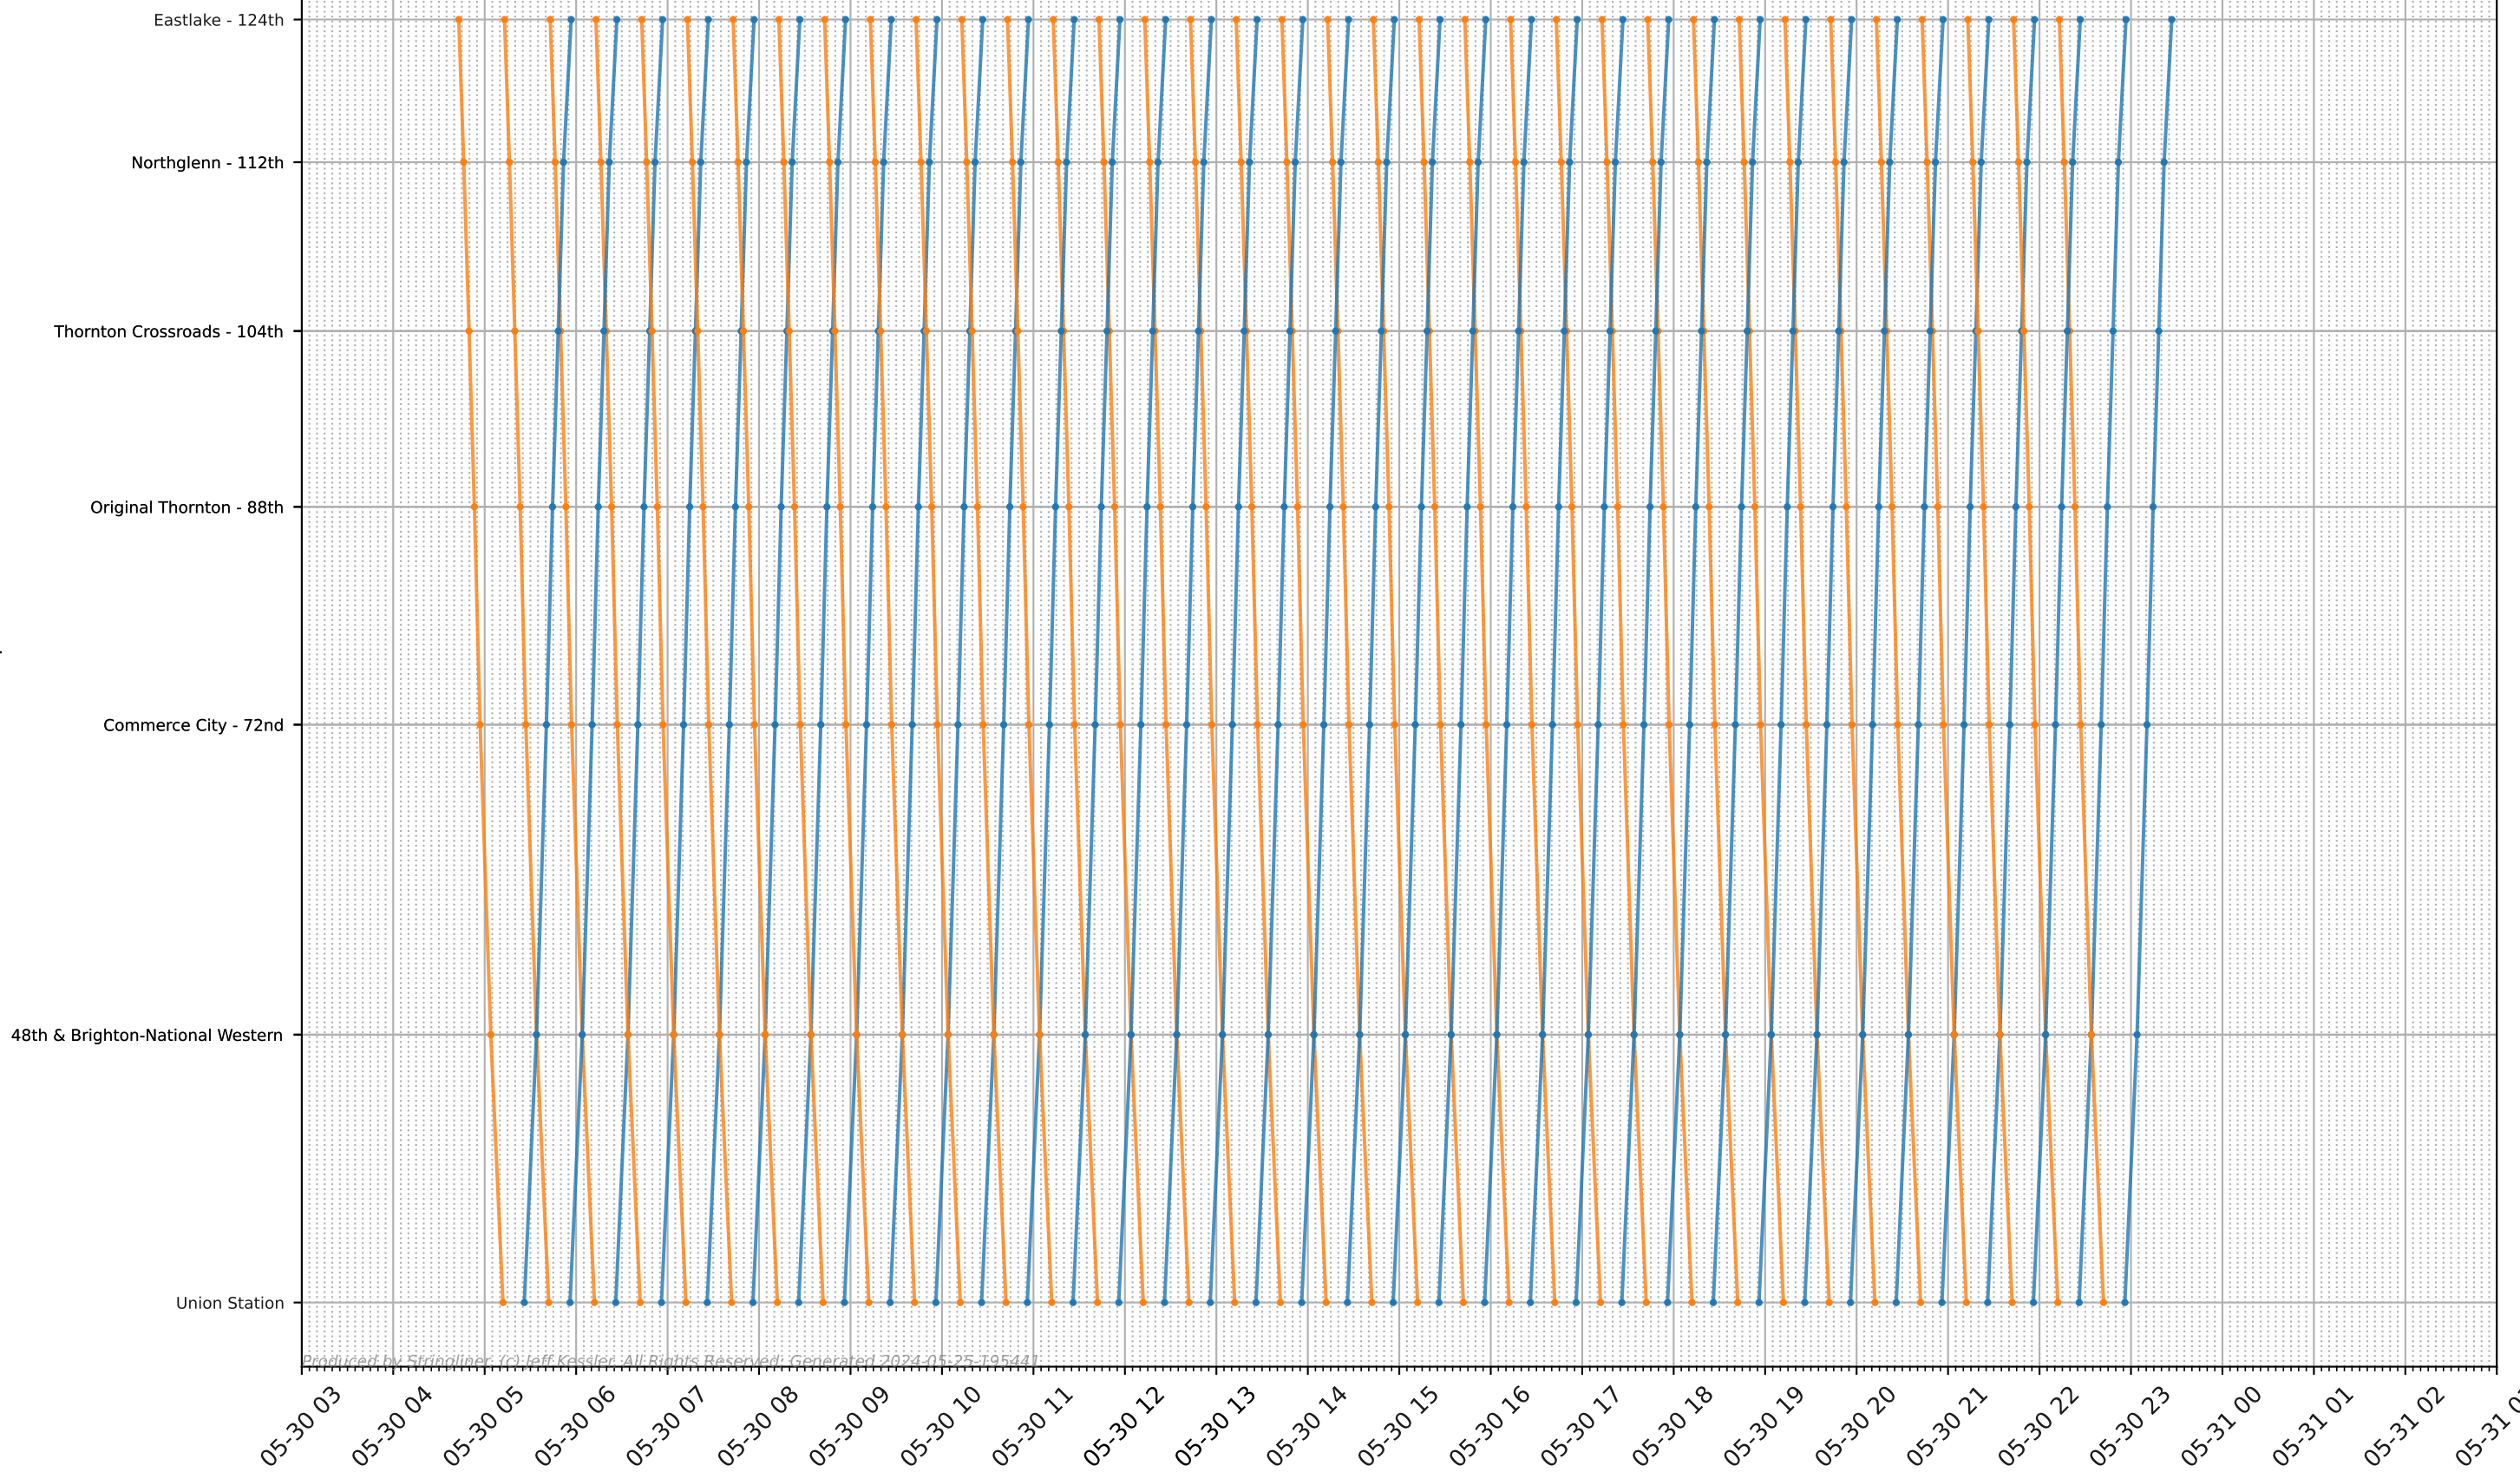

RTD - N Stringline

Produced by Stringliner. (c) Jeff Kessler. All Rights Reserved. Generated 2024-05-25-195441