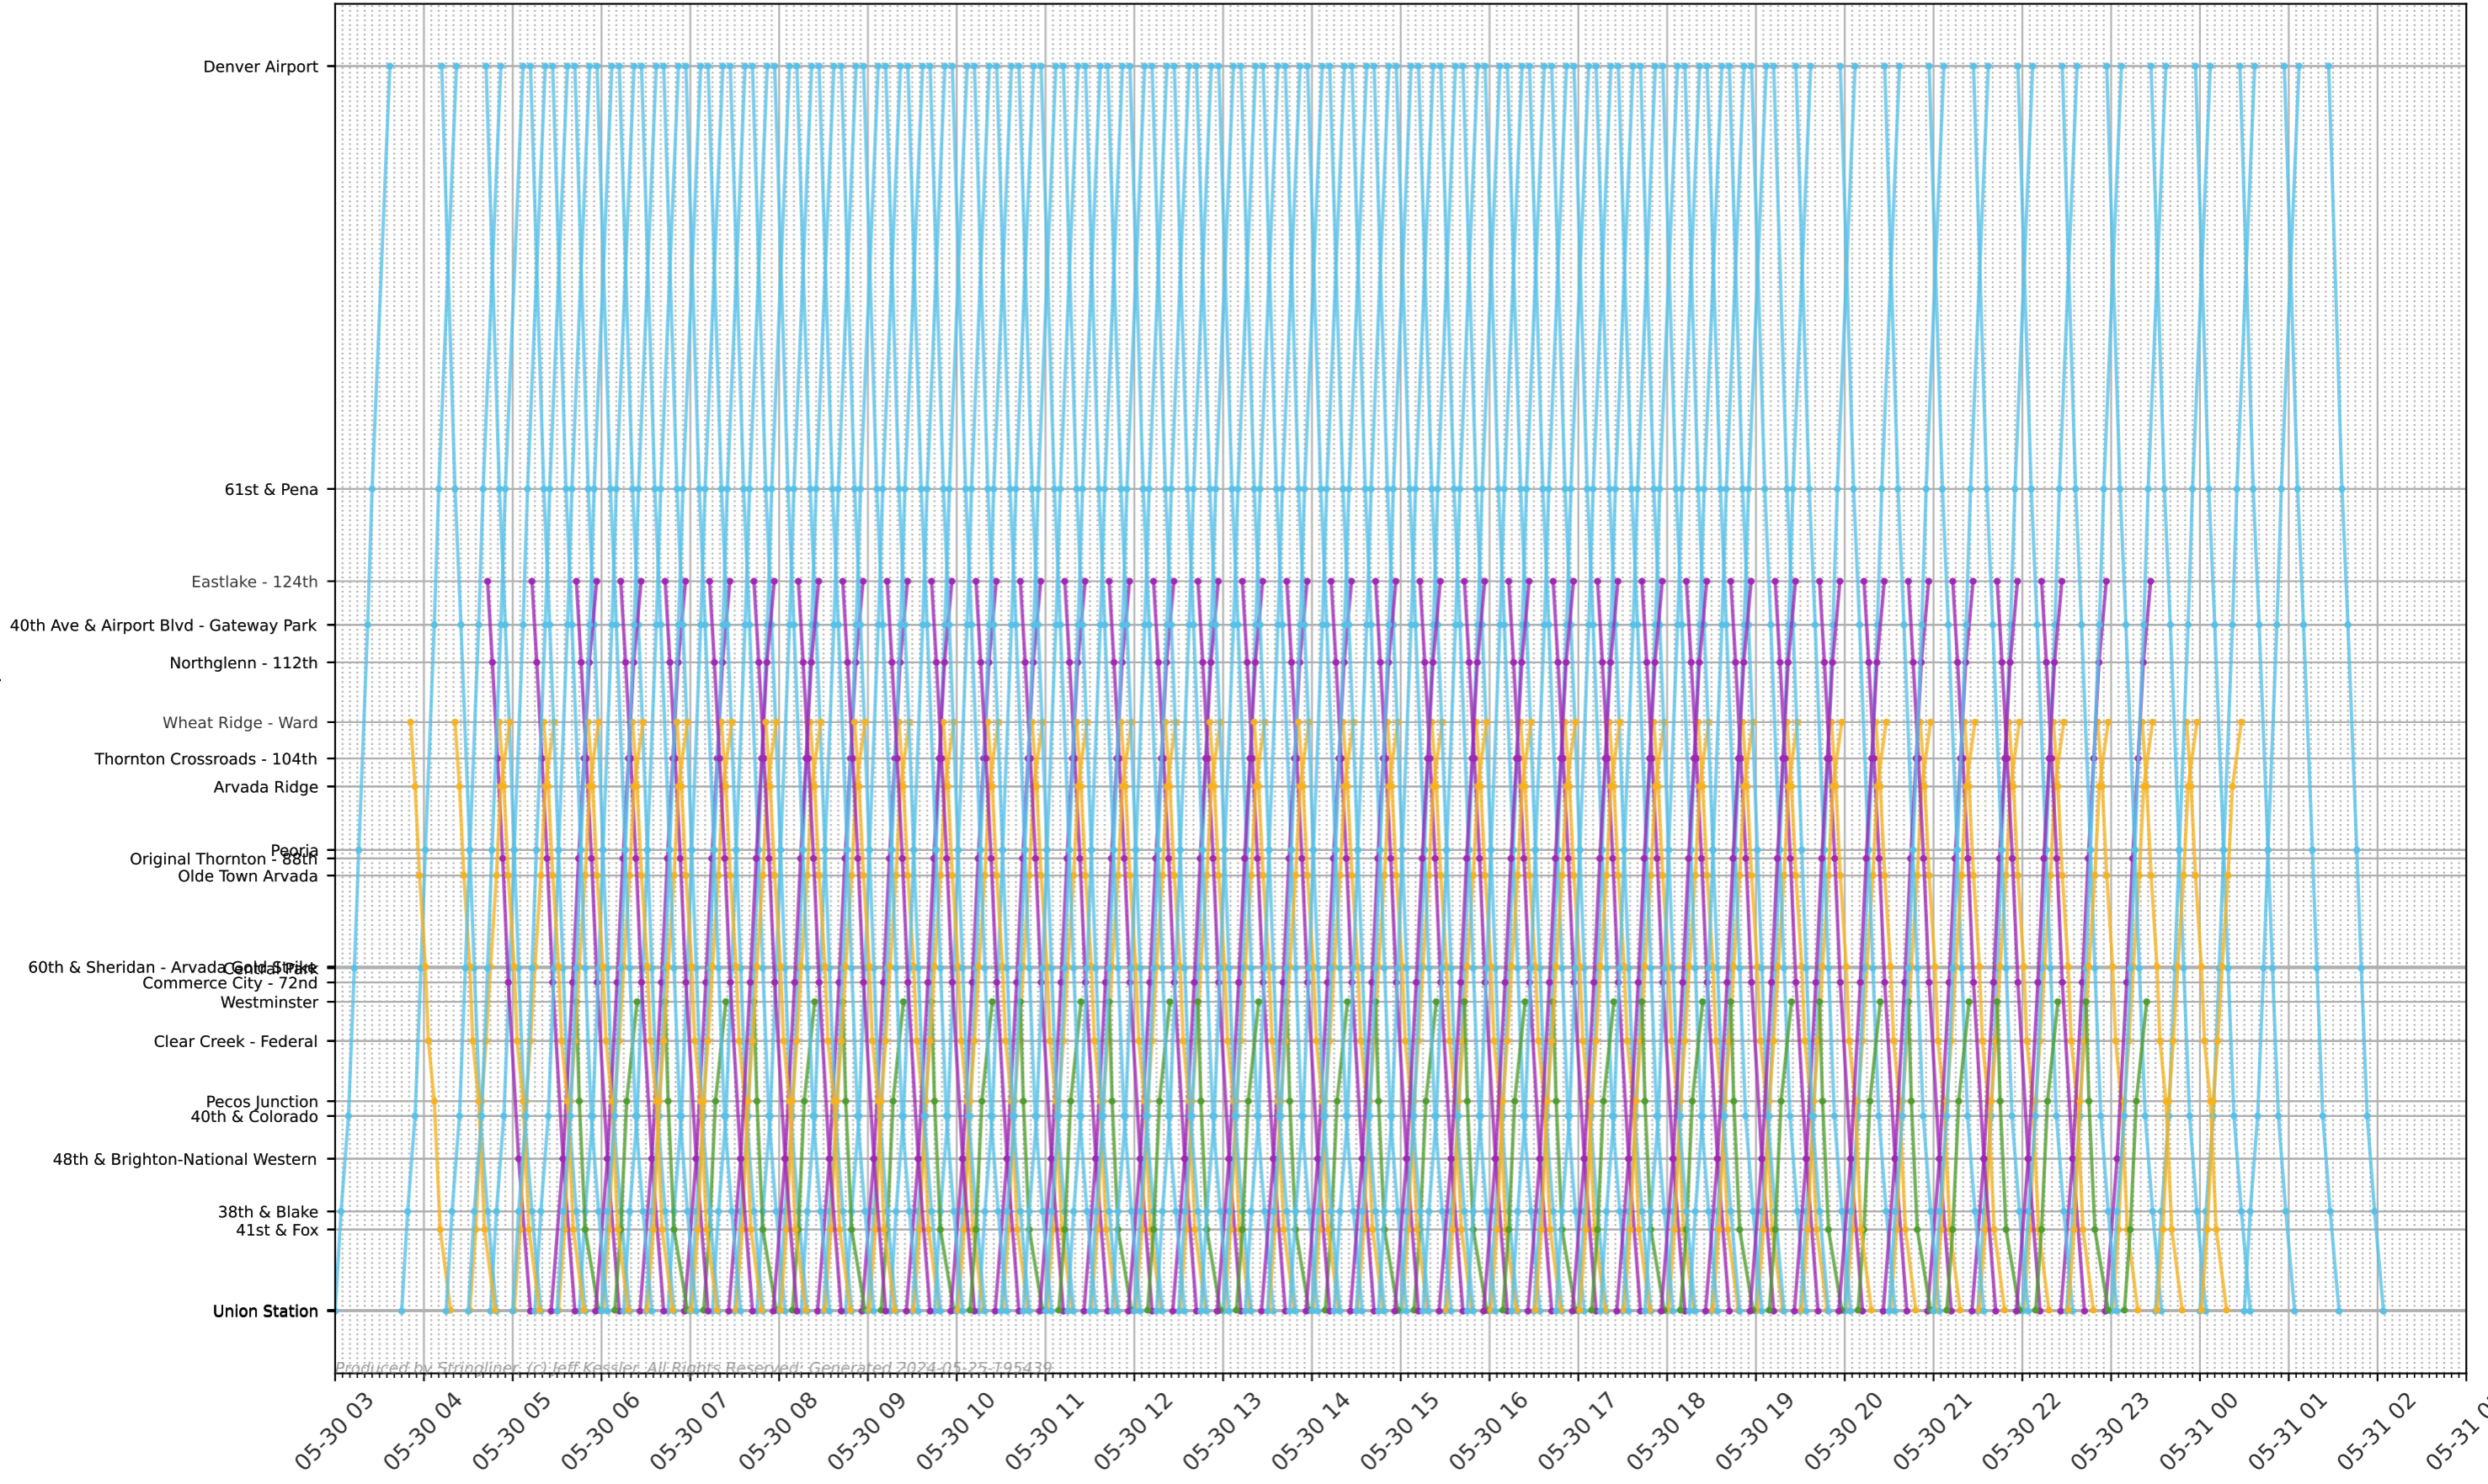

RTD - Commuter Rail Stringline

Produced by Stringliner. (c) Jeff Kessler. All Rights Reserved. Generated 2024-05-25-195439

Time