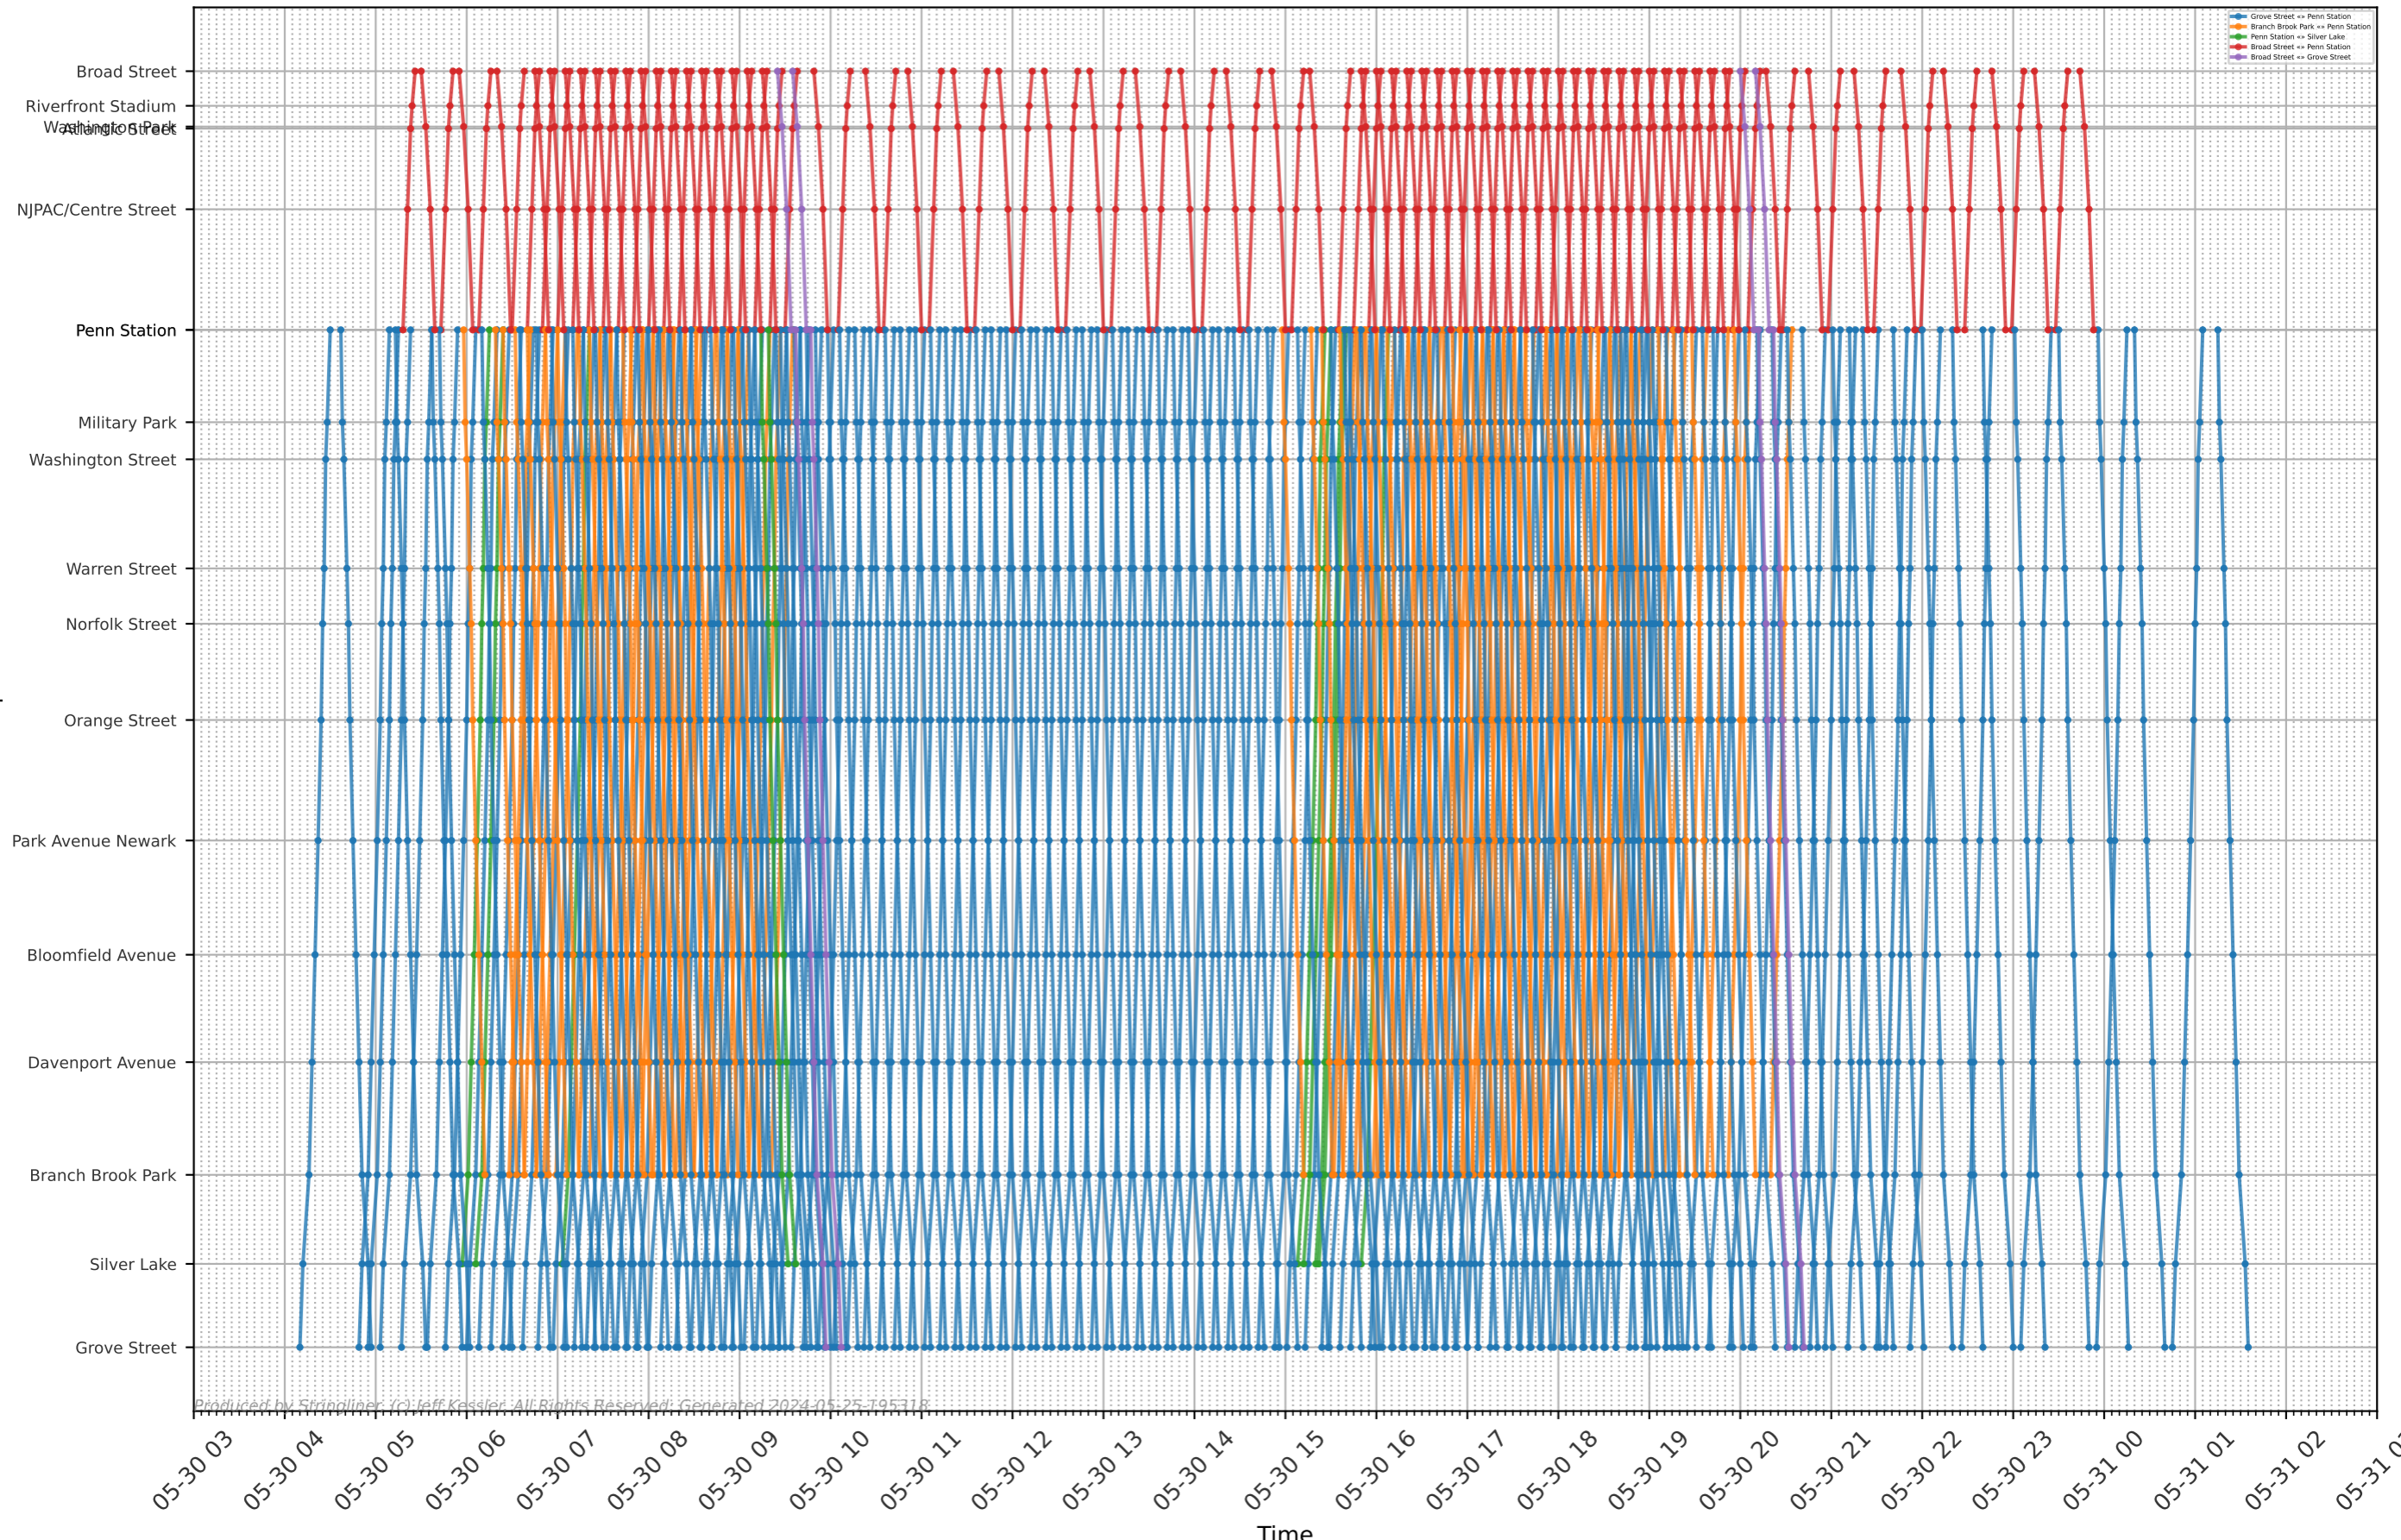

NJT - Newark Light Rail