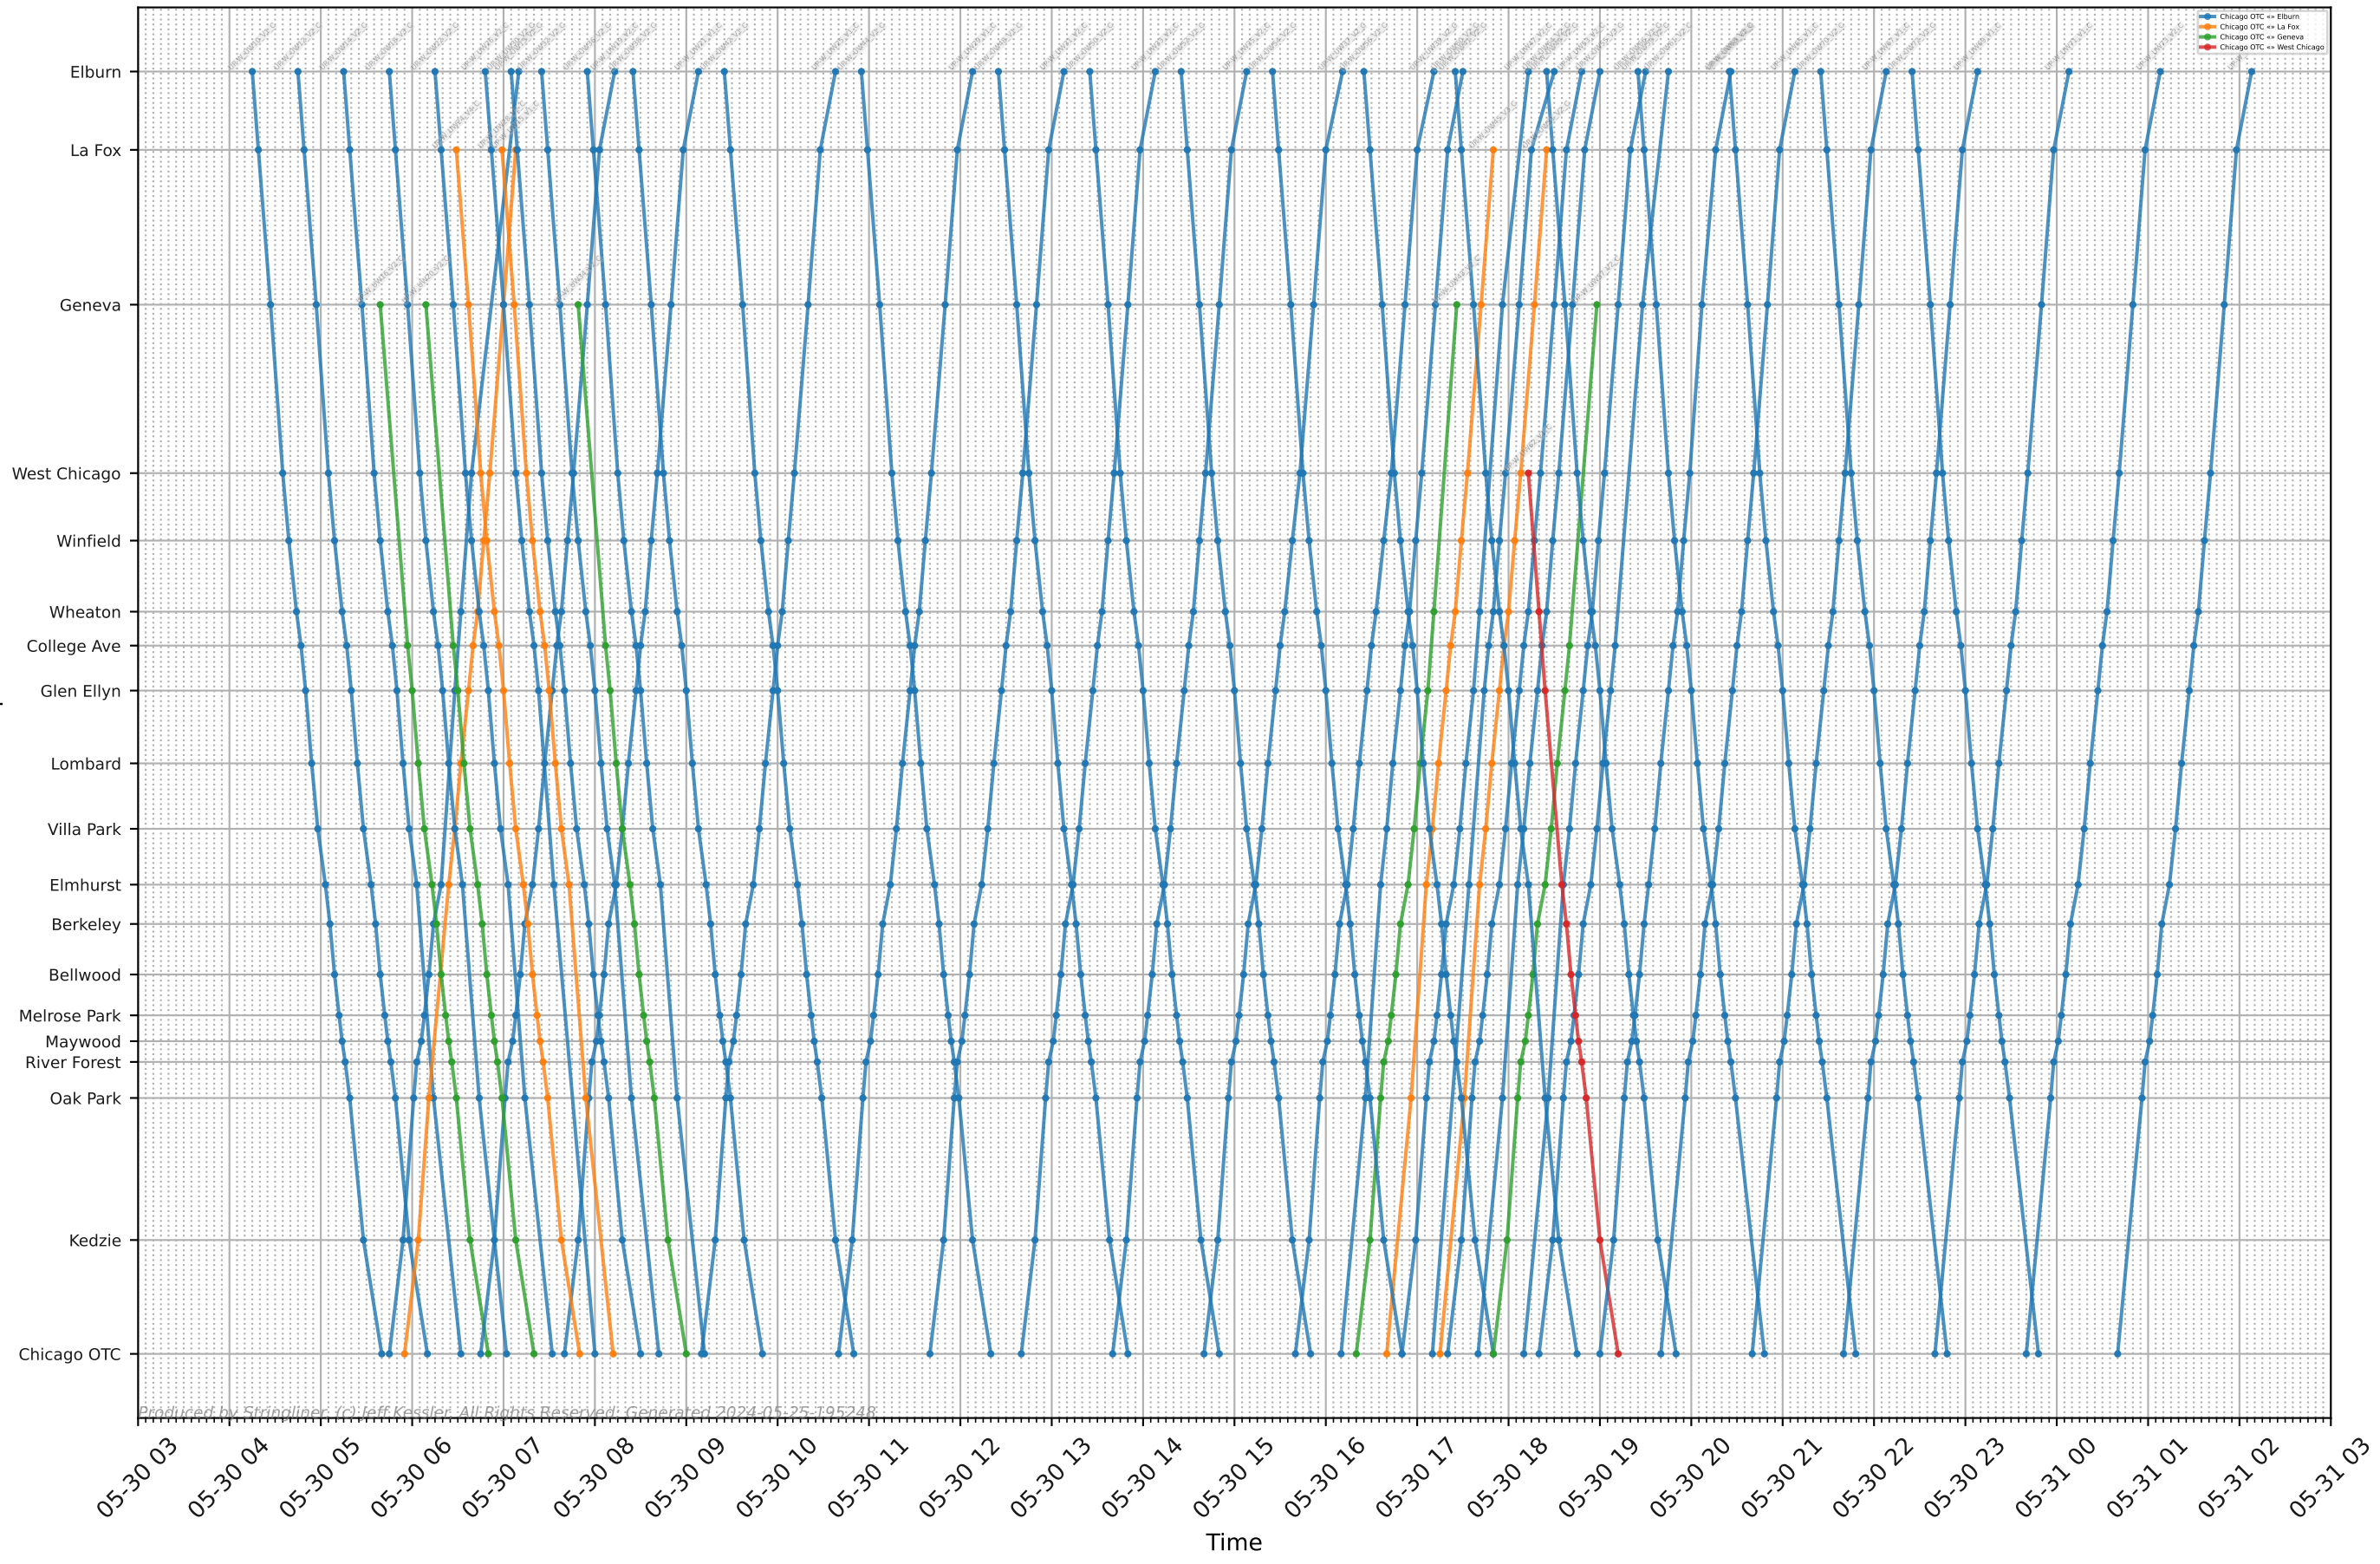

Metra - Union Pacific West

Chicago OTC to Elburn
Chicago OTC to La Fox
Chicago OTC to Geneva
Chicago OTC to West Chicago