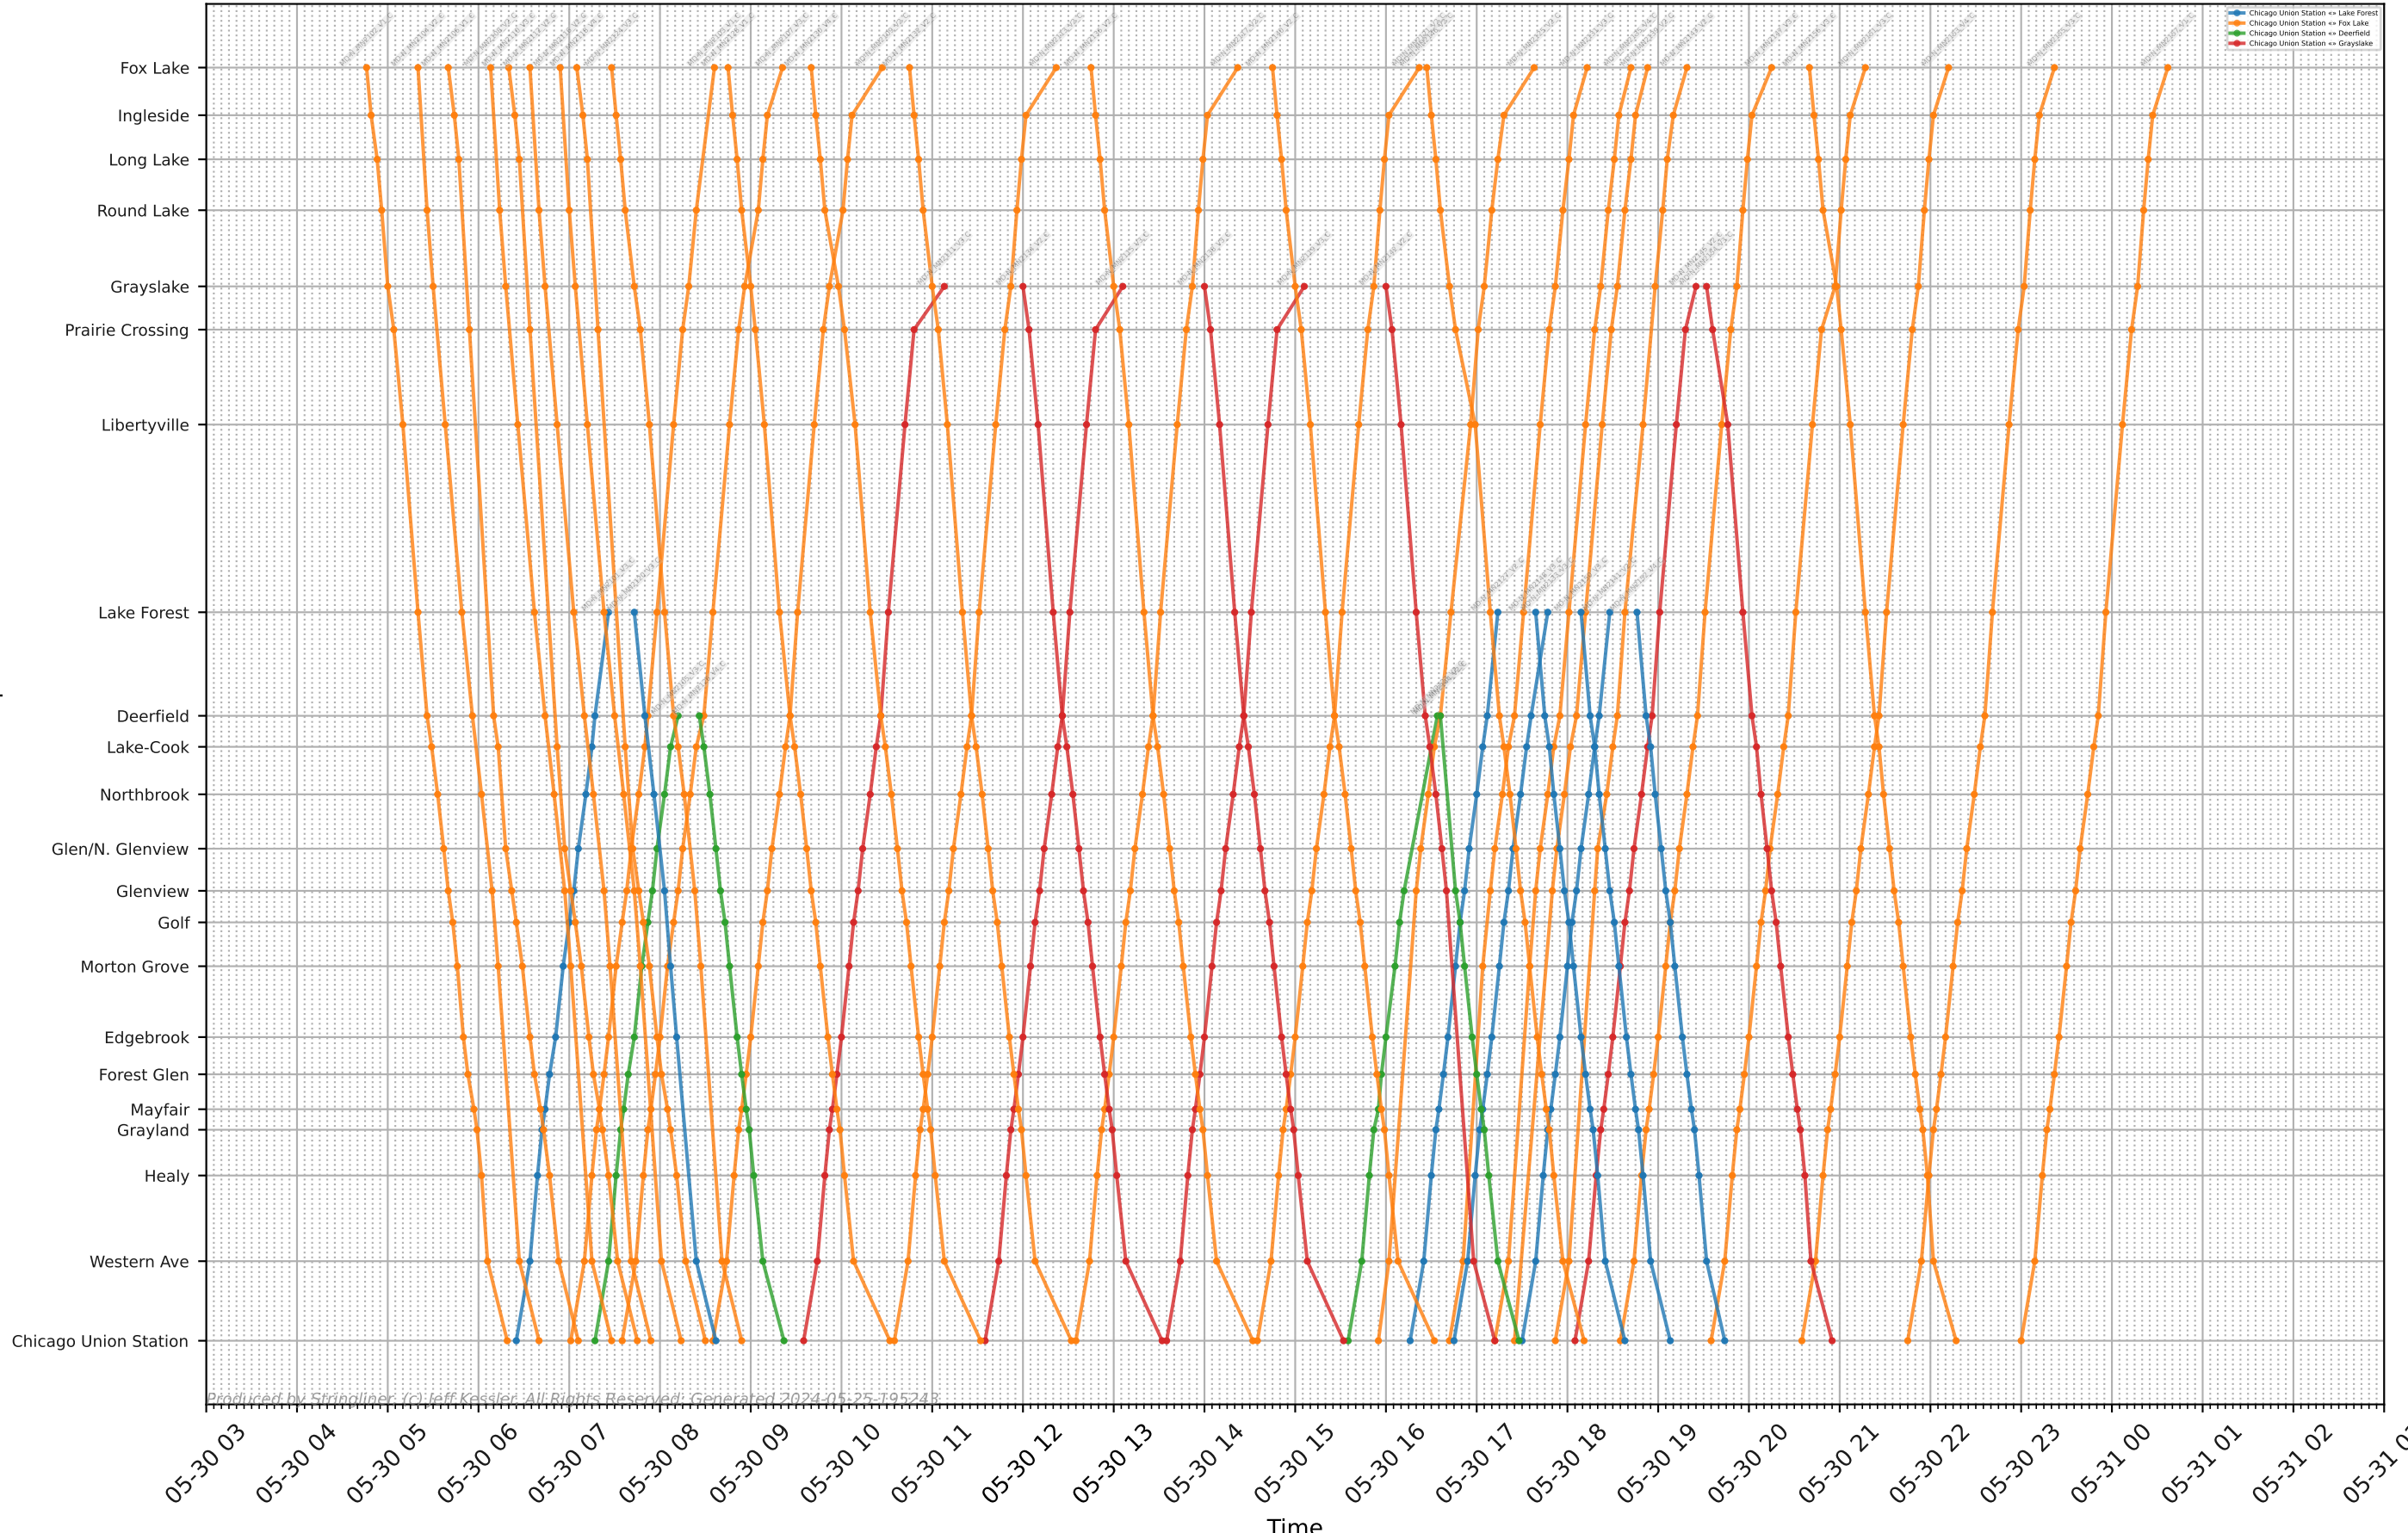

Metra - Milwaukee North

Stops

Time

Produced by Stringliner. (c) Jeff Kessler. All Rights Reserved. Generated 2024-05-25-195248