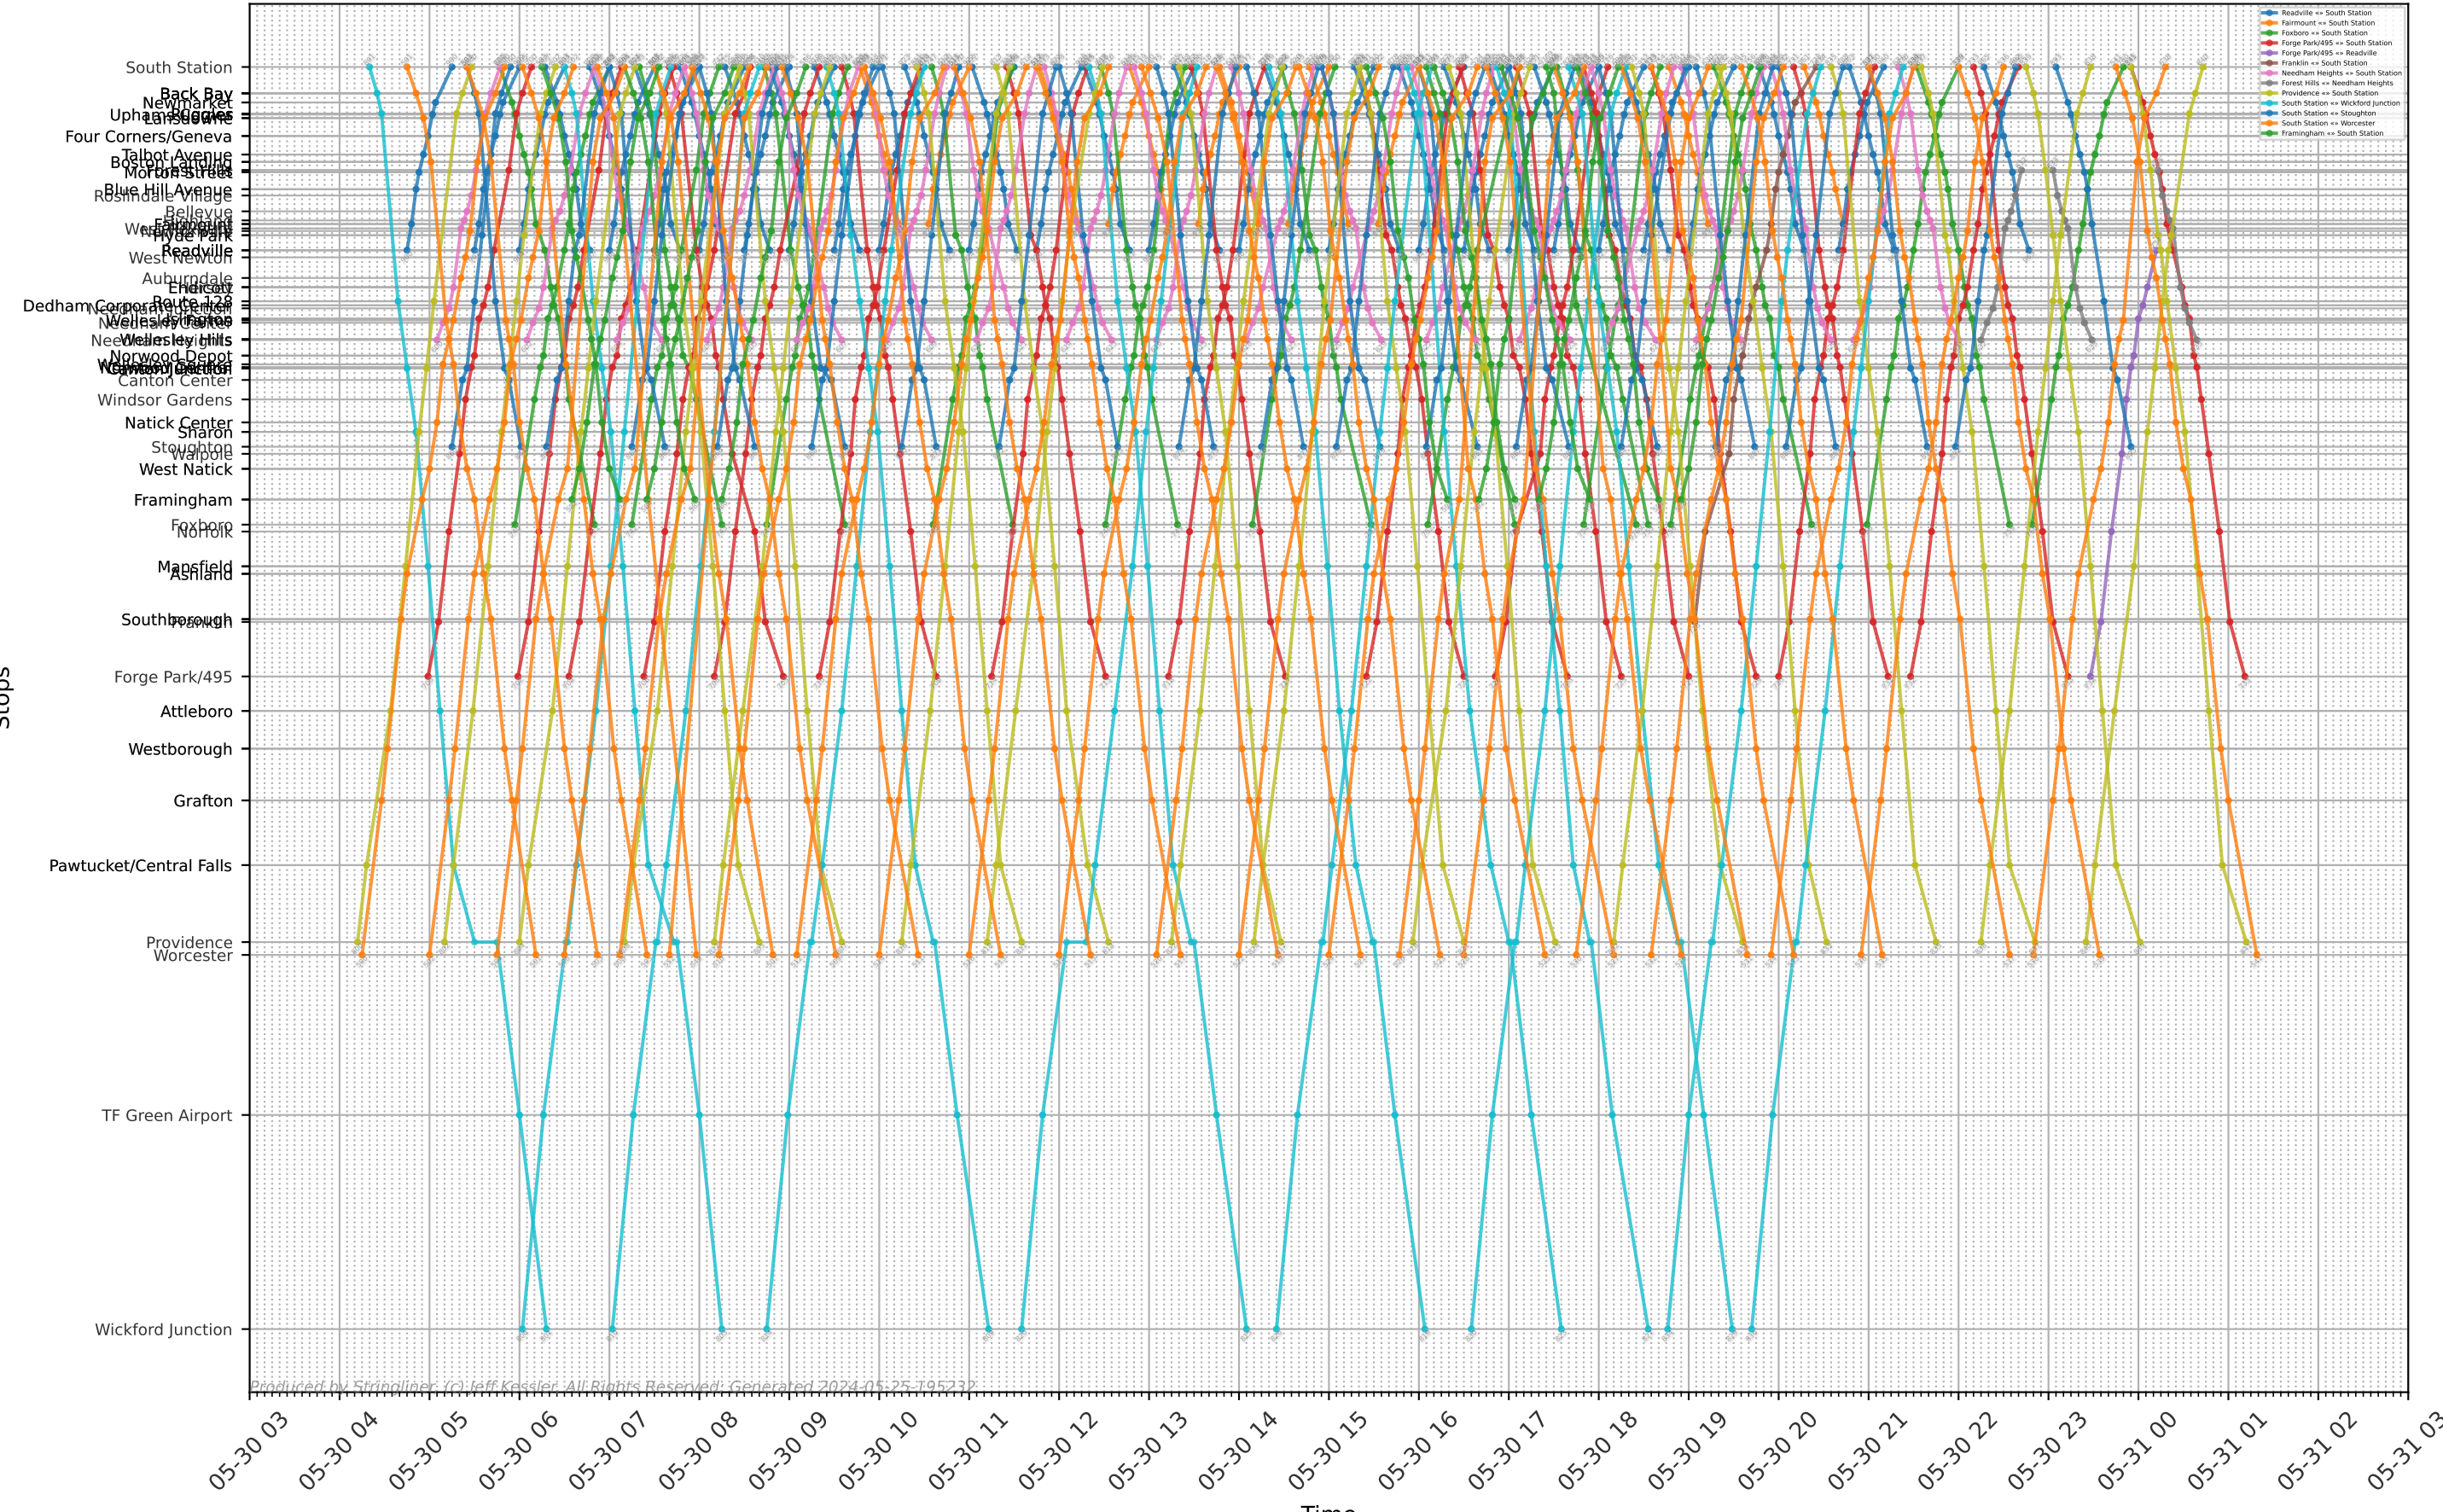

MBTA CR - Branch Lines

Produced by Stringliner. (c) Jeff Kessler. All Rights Reserved. Generated 2024-05-25 19:52:32