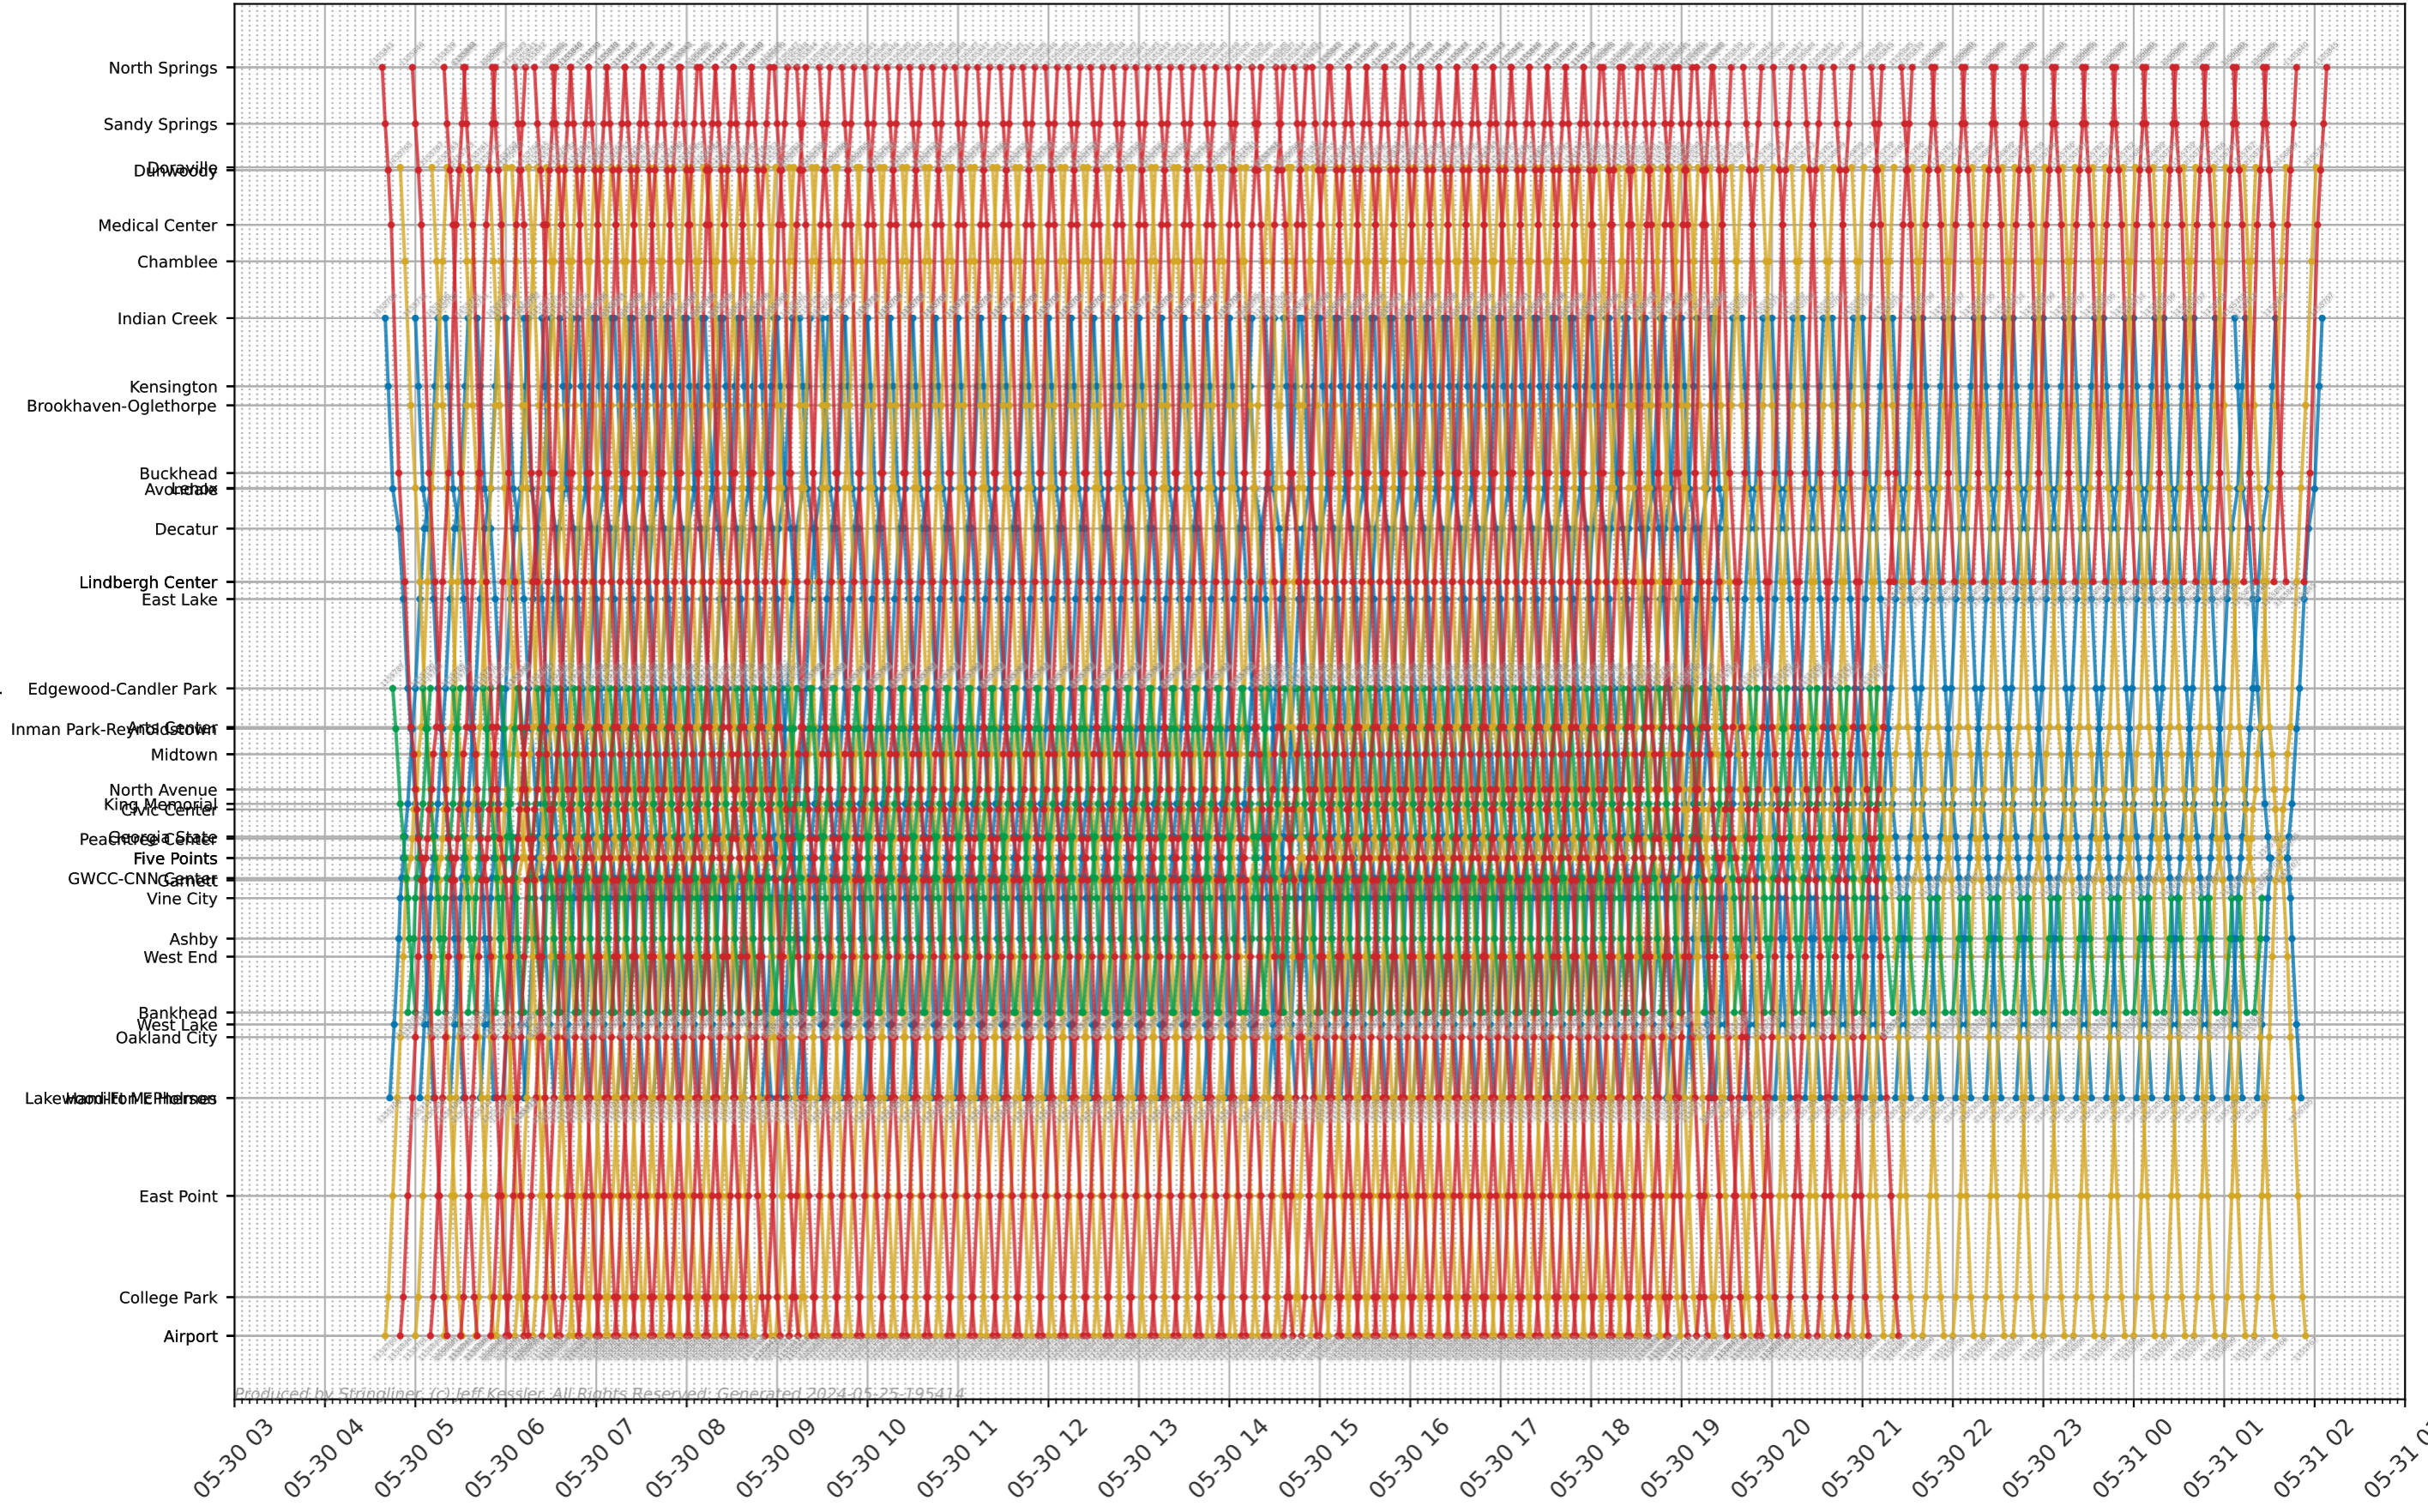

MARTA - Systemwide

Produced by Stringline, (C) Jeff Kessler. All Rights Reserved. Generated 2024-05-25-195414