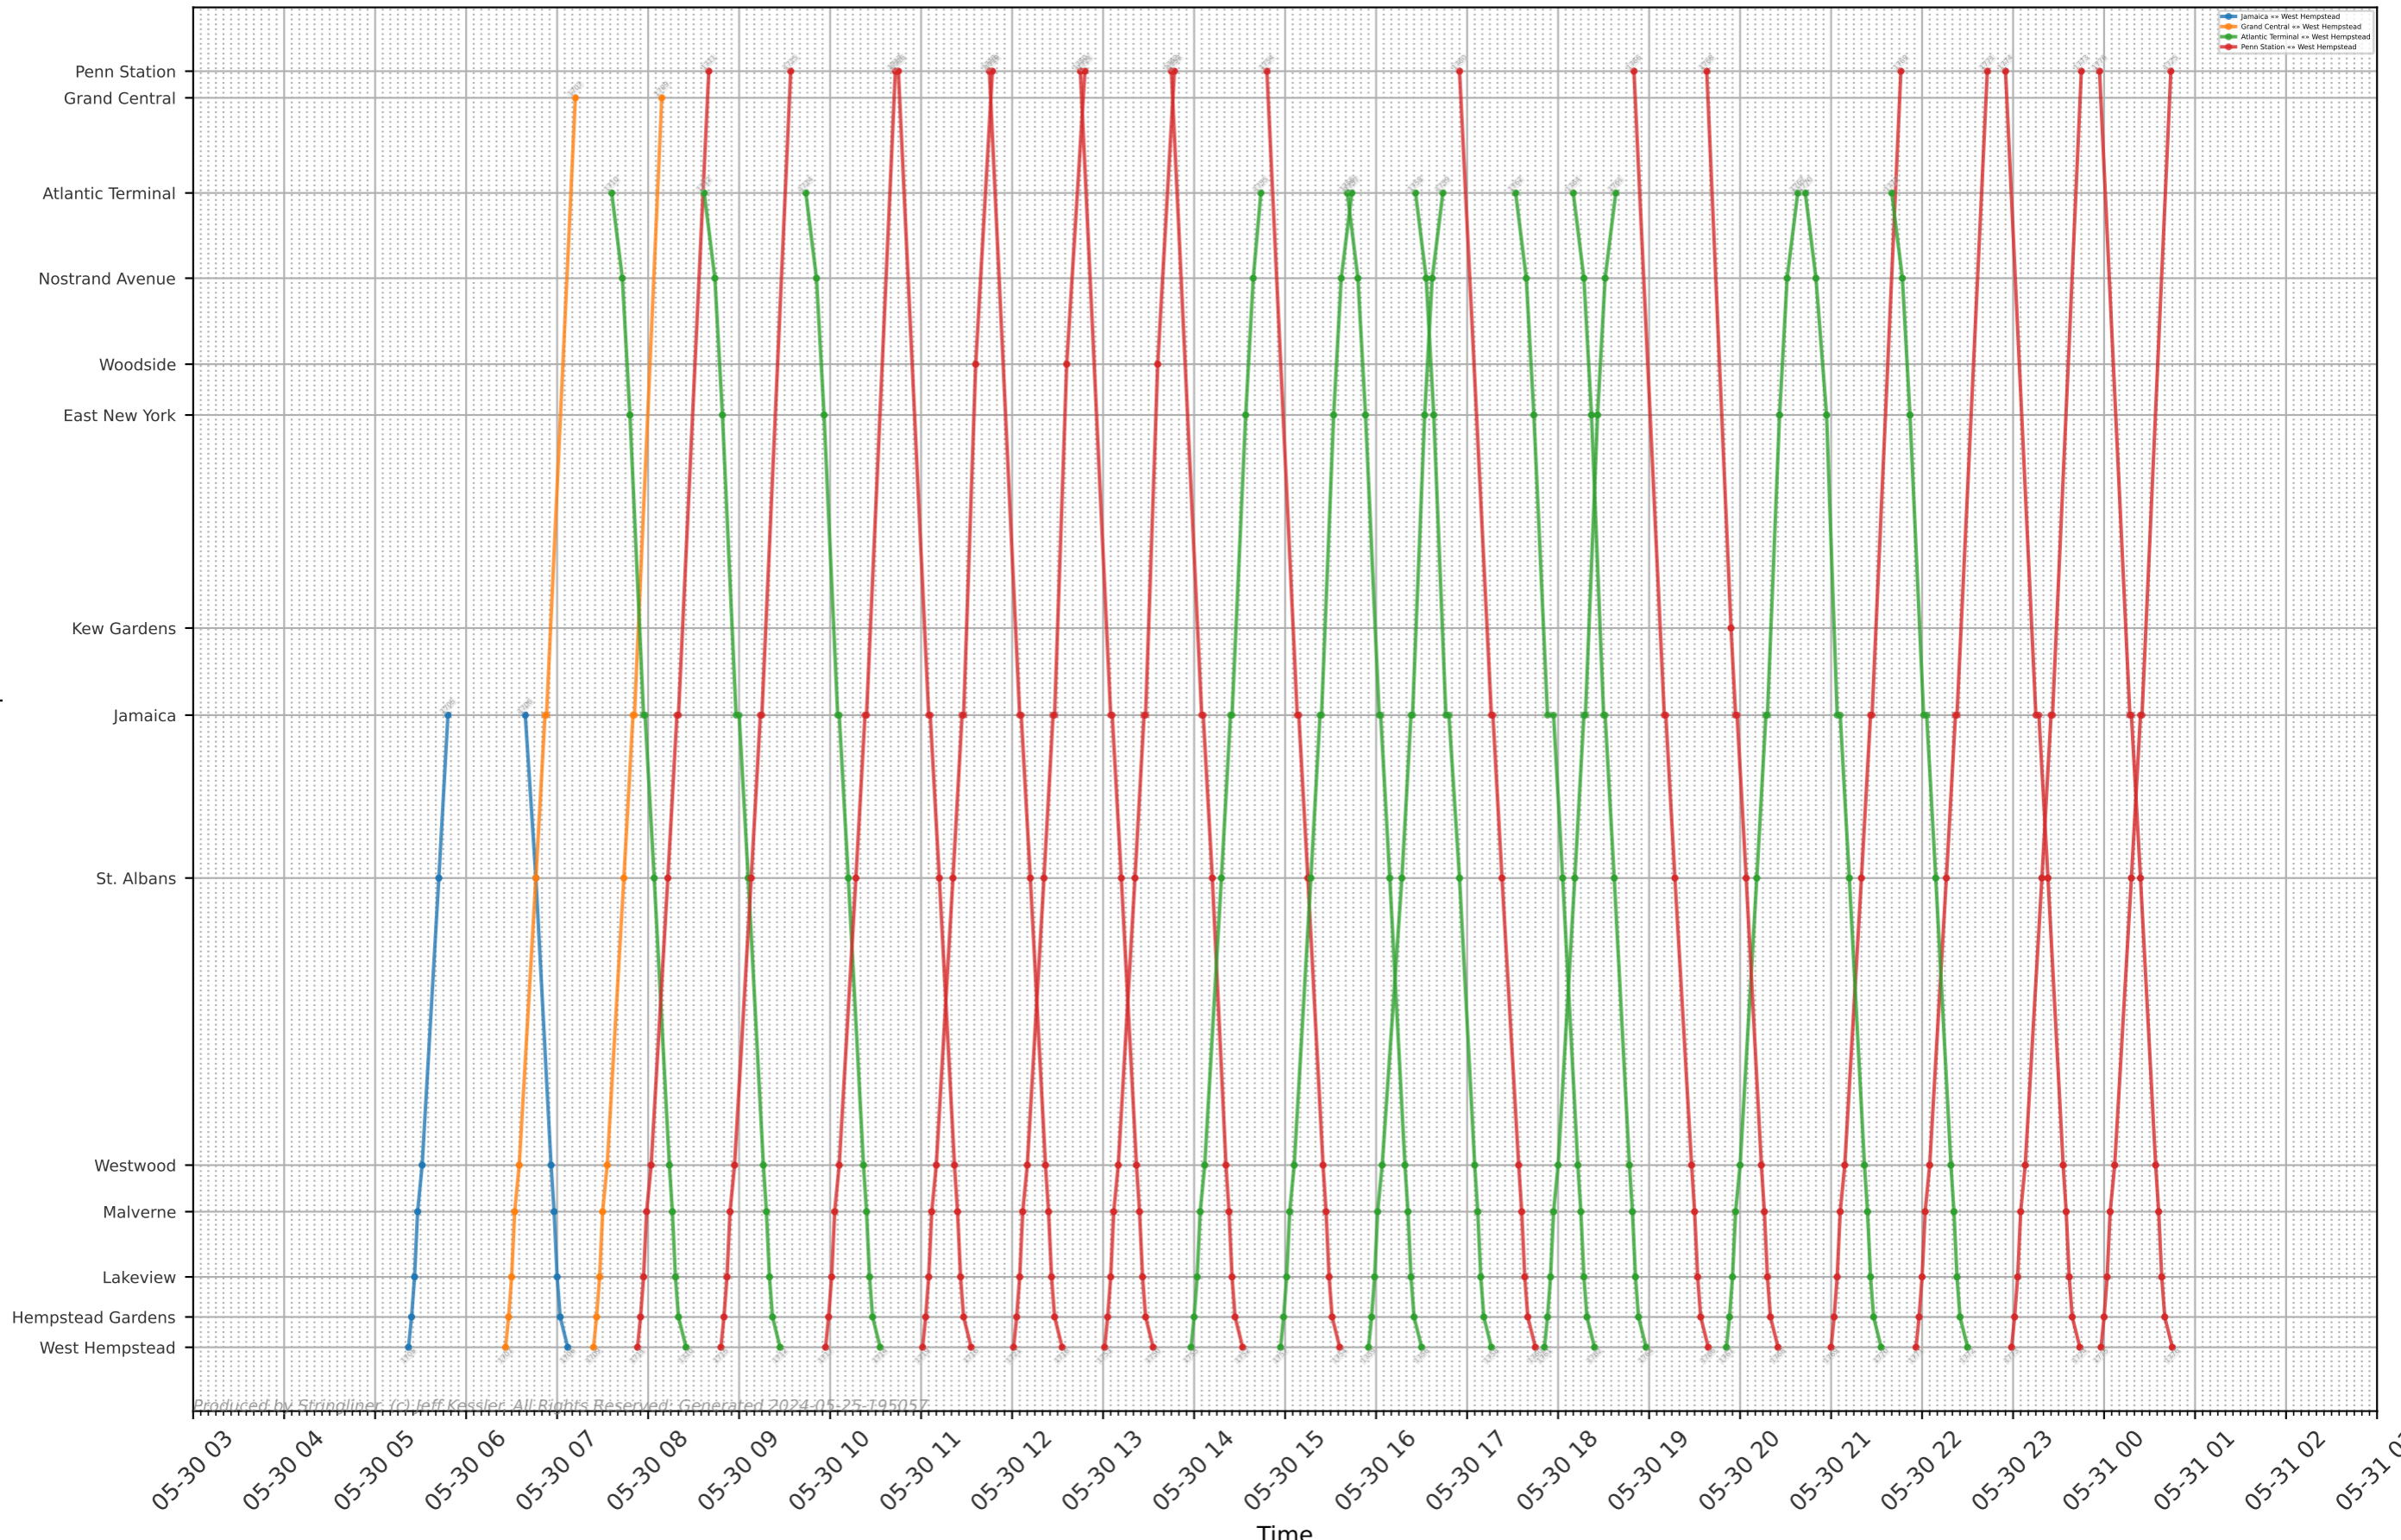

LIRR - West Hempstead Branch