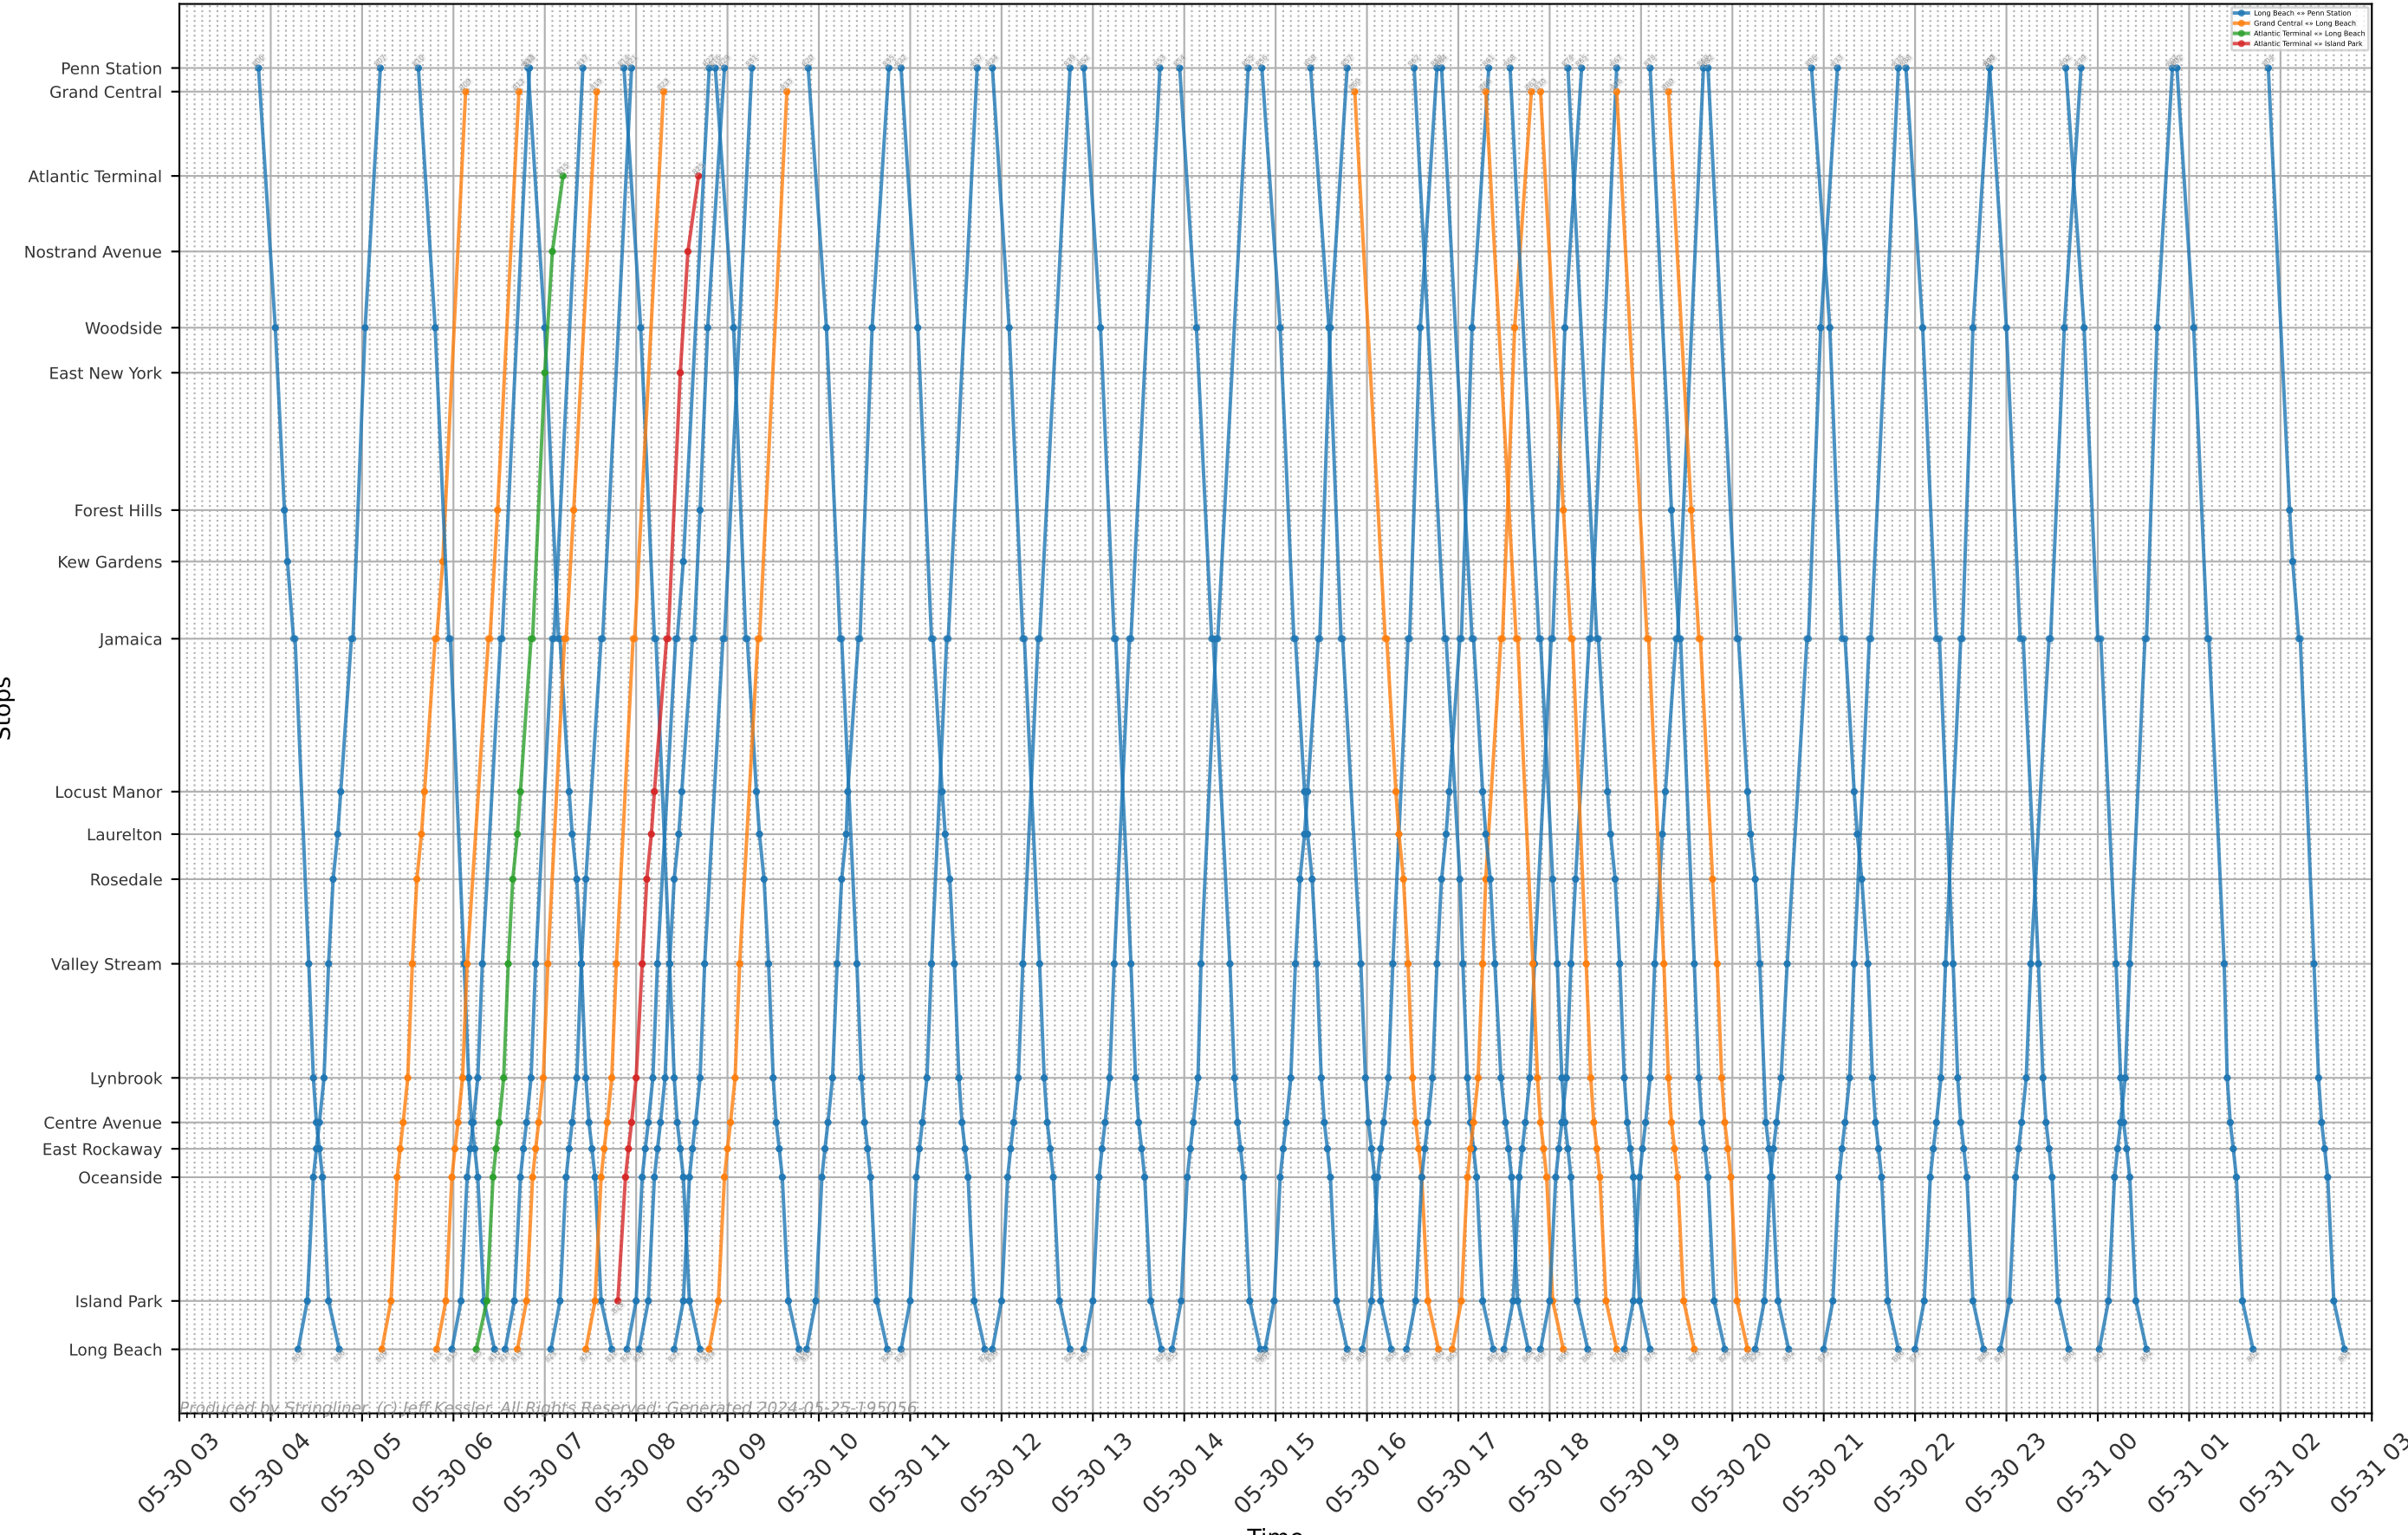

LIRR - Long Beach Branch

Produced by Stringliner (c) Jeff Kessler. All Rights Reserved. Generated 2024-05-25-T95056