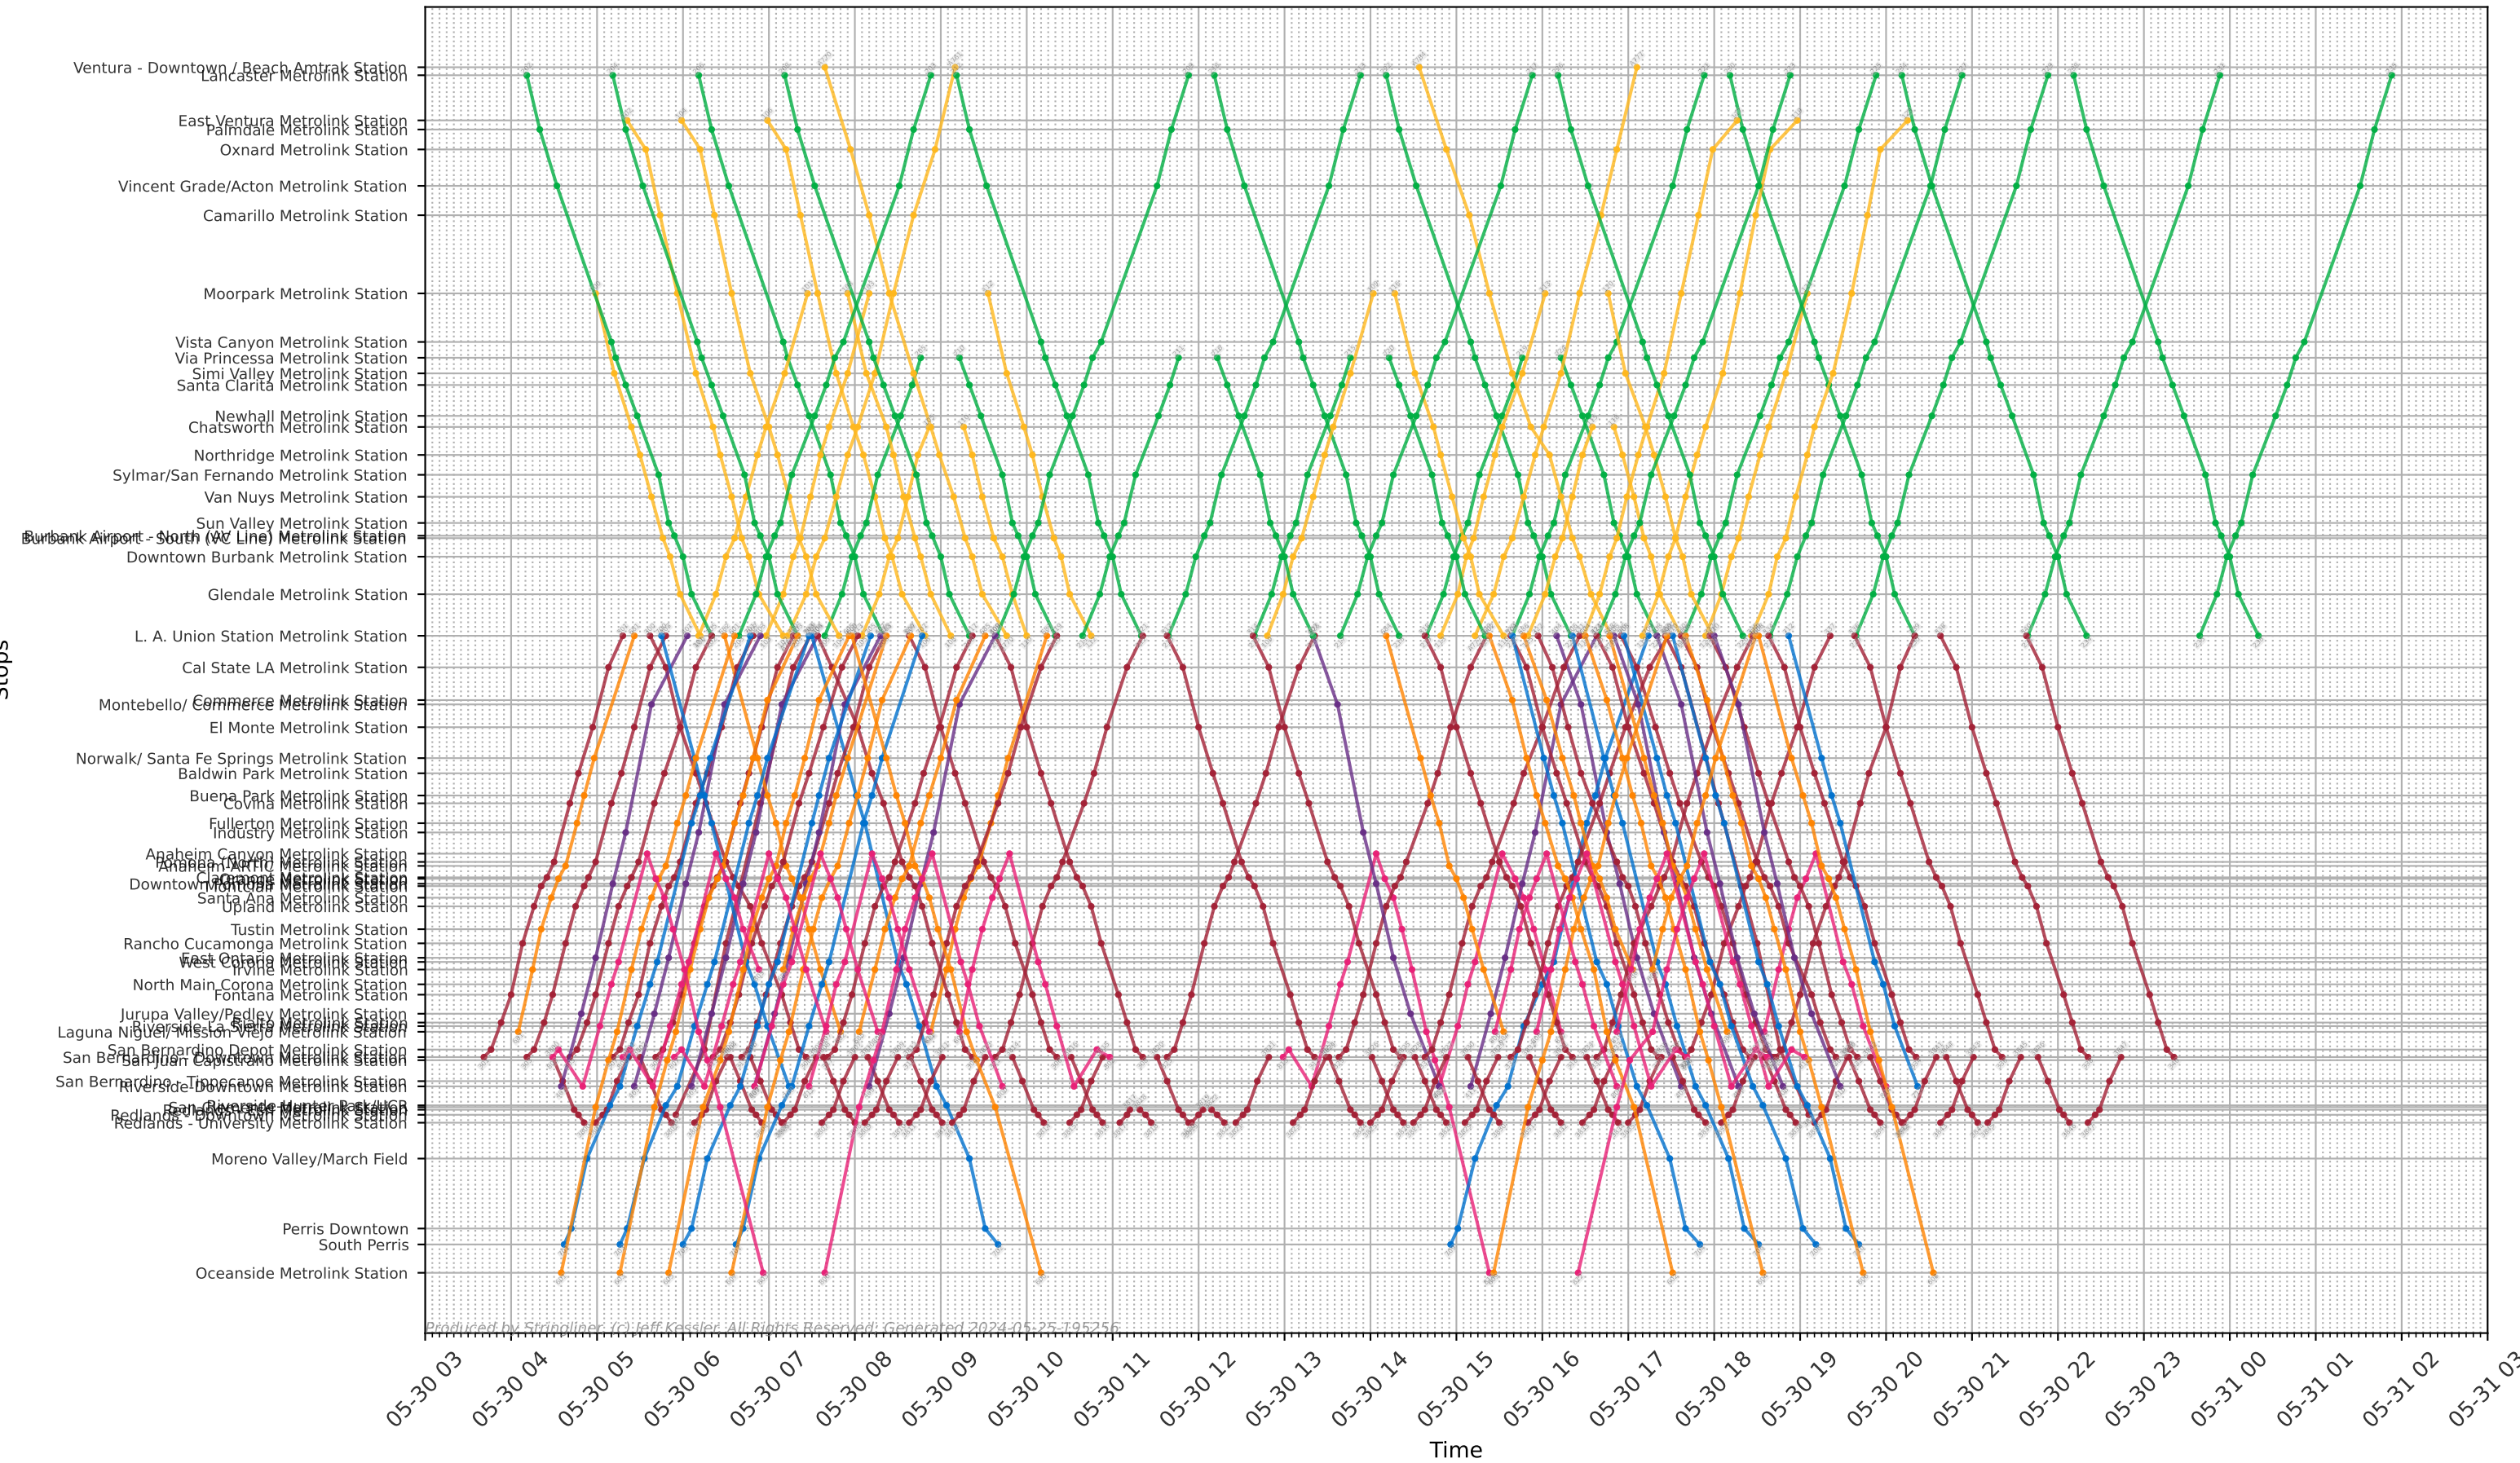

LA Metrolink - Systemwide Stringline Stringline

Produced by Stringliner (C) Jeff Kessler. All Rights Reserved. Generated 2024-05-25 19:52:56