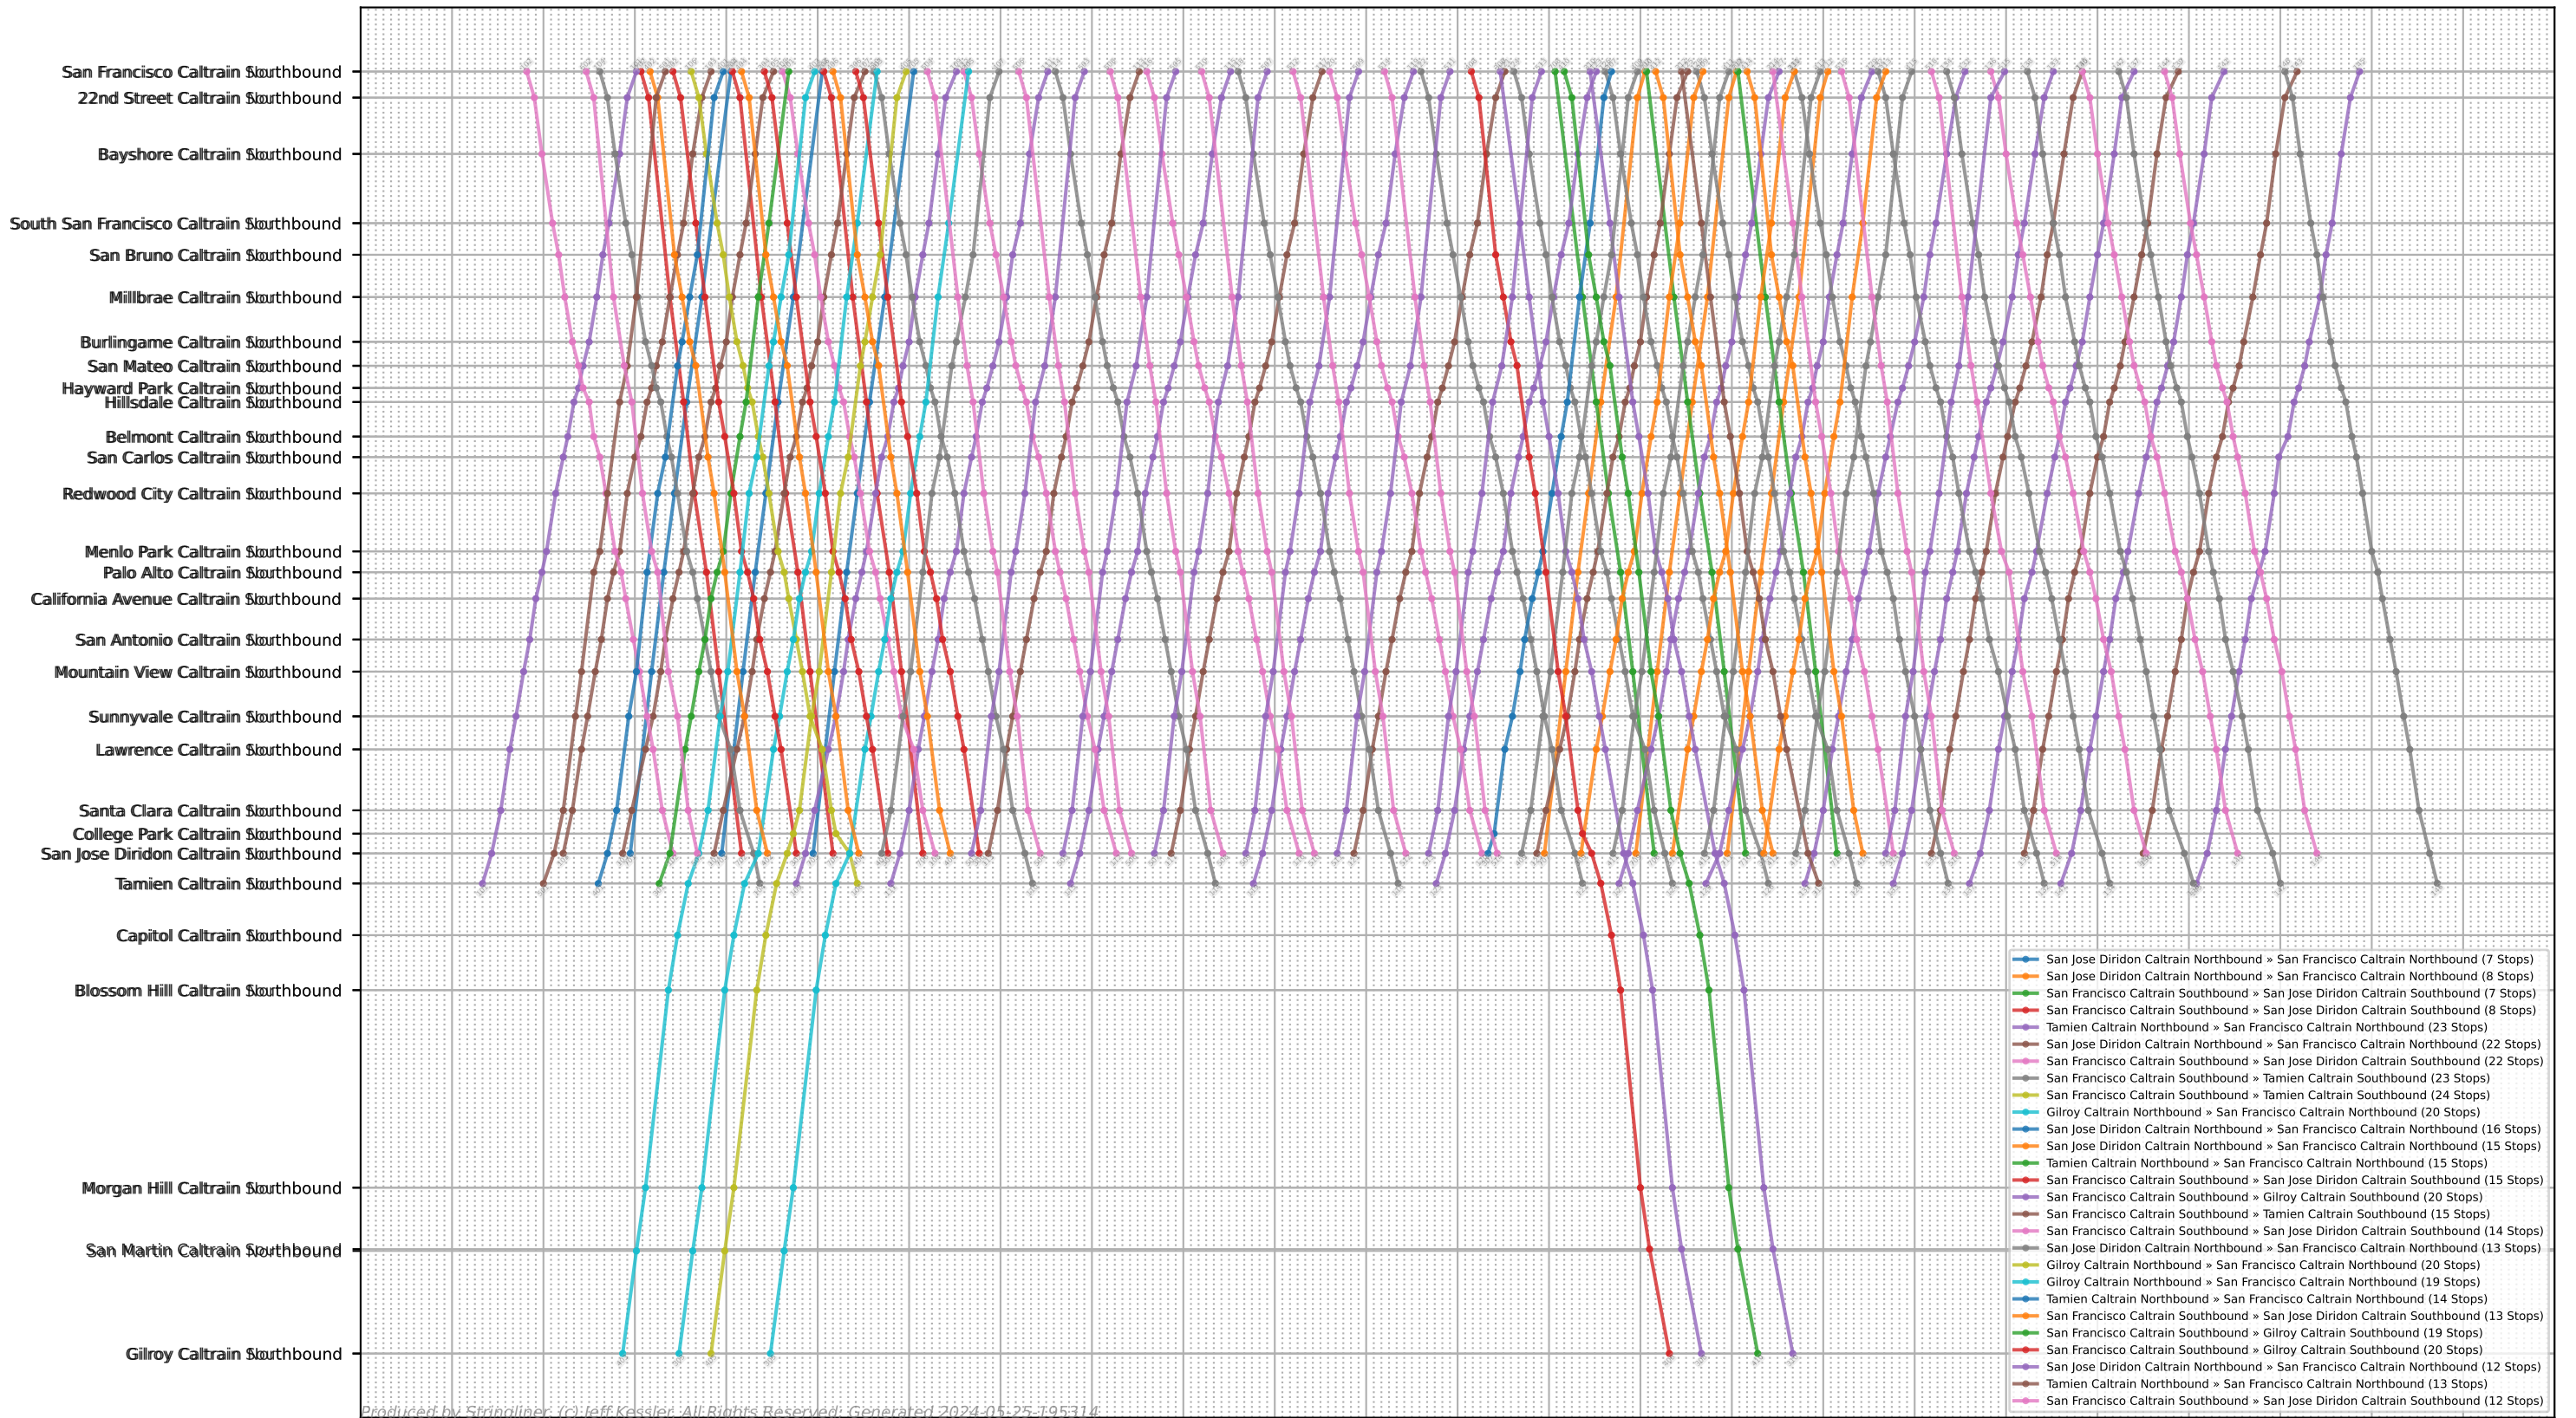

Caltrain - Systemwide Stringline

Stops

- —●— San Jose Diridon Caltrain Northbound » San Francisco Caltrain Northbound (7 Stops)
- —●— San Jose Diridon Caltrain Northbound » San Francisco Caltrain Northbound (8 Stops)
- —●— San Francisco Caltrain Southbound » San Jose Diridon Caltrain Southbound (7 Stops)
- —●— San Francisco Caltrain Southbound » San Jose Diridon Caltrain Southbound (8 Stops)
- —●— Tamien Caltrain Northbound » San Francisco Caltrain Northbound (23 Stops)
- —●— San Jose Diridon Caltrain Northbound » San Francisco Caltrain Northbound (23 Stops)
- —●— San Francisco Caltrain Southbound » San Jose Diridon Caltrain Southbound (22 Stops)
- —●— San Francisco Caltrain Southbound » Tamien Caltrain Southbound (23 Stops)
- —●— San Francisco Caltrain Southbound » Tamien Caltrain Southbound (24 Stops)
- —●— Gilroy Caltrain Northbound » San Francisco Caltrain Northbound (20 Stops)
- —●— San Jose Diridon Caltrain Northbound » San Francisco Caltrain Northbound (16 Stops)
- —●— San Jose Diridon Caltrain Northbound » San Francisco Caltrain Northbound (15 Stops)
- —●— Tamien Caltrain Northbound » San Francisco Caltrain Northbound (15 Stops)
- —●— San Francisco Caltrain Southbound » San Jose Diridon Caltrain Southbound (15 Stops)
- —●— San Francisco Caltrain Southbound » Gilroy Caltrain Southbound (20 Stops)
- —●— San Francisco Caltrain Southbound » Tamien Caltrain Southbound (15 Stops)
- —●— San Francisco Caltrain Southbound » San Jose Diridon Caltrain Southbound (14 Stops)
- —●— San Jose Diridon Caltrain Northbound » San Francisco Caltrain Northbound (13 Stops)
- —●— Gilroy Caltrain Northbound » San Francisco Caltrain Northbound (20 Stops)
- —●— Gilroy Caltrain Northbound » San Francisco Caltrain Northbound (19 Stops)
- —●— Tamien Caltrain Northbound » San Francisco Caltrain Northbound (14 Stops)
- —●— San Francisco Caltrain Southbound » San Jose Diridon Caltrain Southbound (13 Stops)
- —●— San Francisco Caltrain Southbound » Gilroy Caltrain Southbound (19 Stops)
- —●— San Francisco Caltrain Southbound » Gilroy Caltrain Southbound (20 Stops)
- —●— San Jose Diridon Caltrain Northbound » San Francisco Caltrain Northbound (12 Stops)
- —●— Tamien Caltrain Northbound » San Francisco Caltrain Northbound (13 Stops)
- —●— San Francisco Caltrain Southbound » San Jose Diridon Caltrain Southbound (12 Stops)

Time

05-30 03 05-30 04 05-30 05 05-30 06 05-30 07 05-30 08 05-30 09 05-30 10 05-30 11 05-30 12 05-30 13 05-30 14 05-30 15 05-30 16 05-30 17 05-30 18 05-30 19 05-30 20 05-30 21 05-30 22 05-30 23 05-31 00 05-31 01 05-31 02 05-31 03