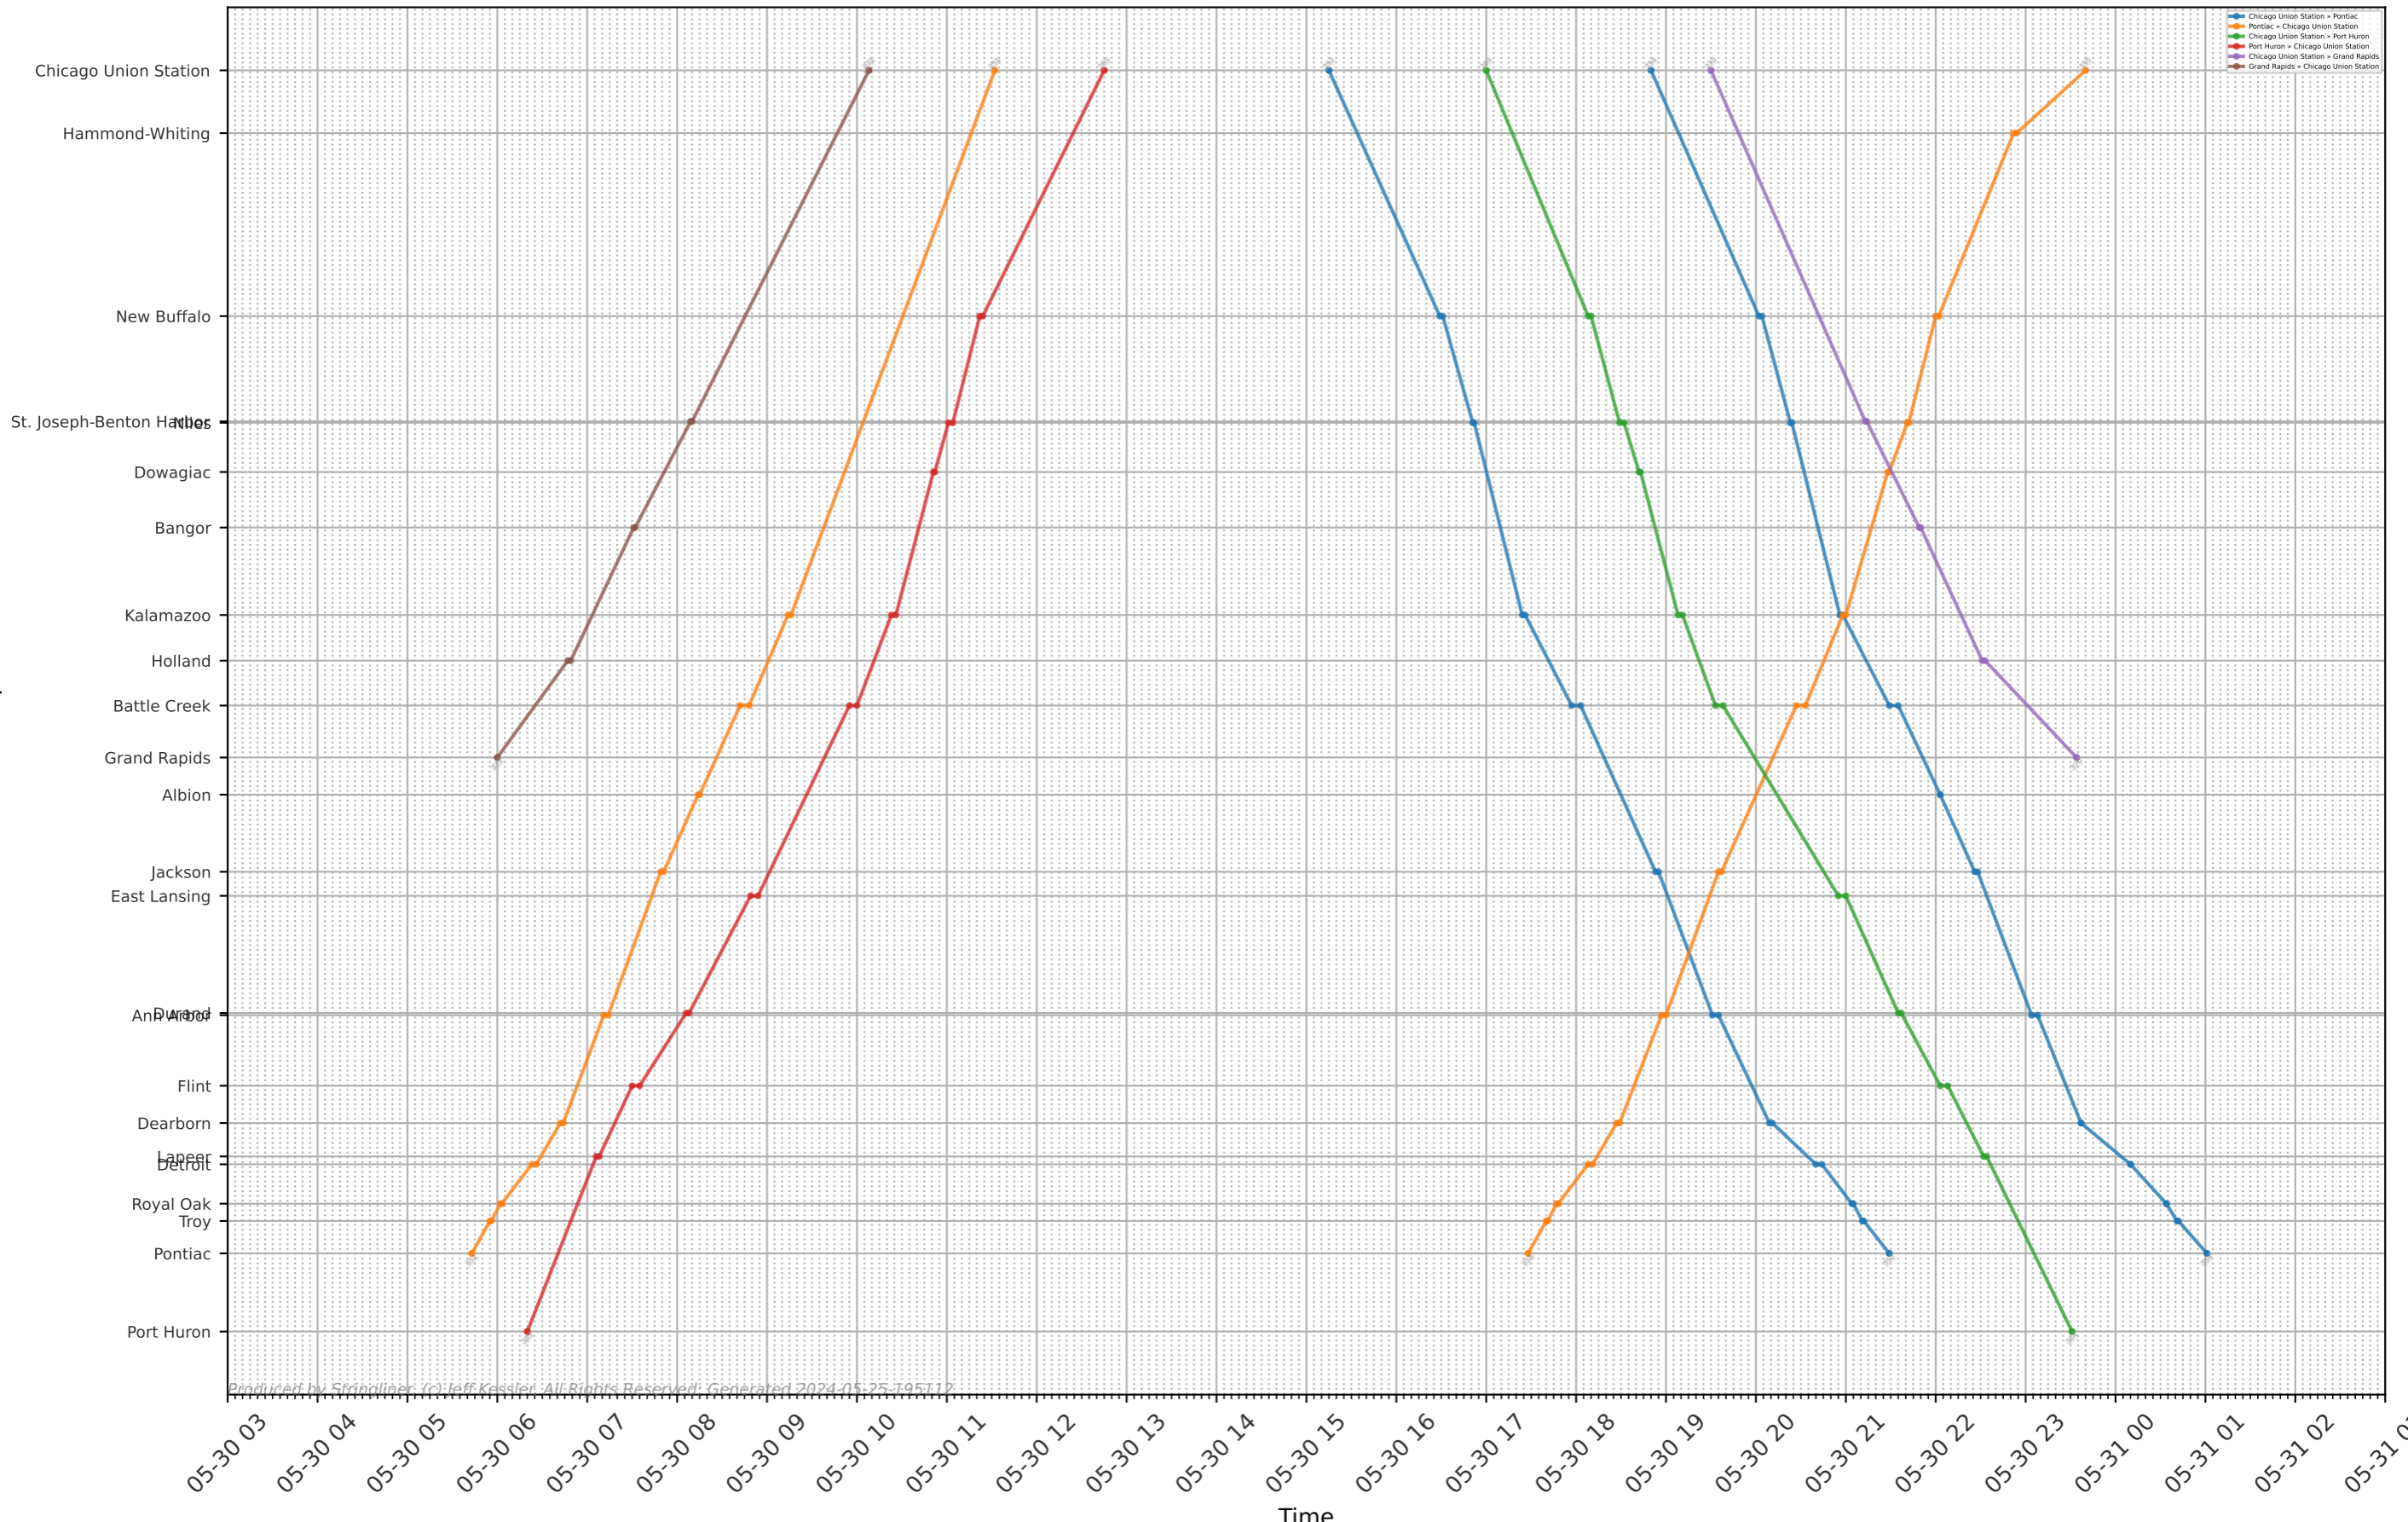

# Amtrak - Michigan Services (ET) Stringline

Produced by Stringliner (C) Jeff Kessler. All Rights Reserved. Generated 2024-05-25-19:57:12