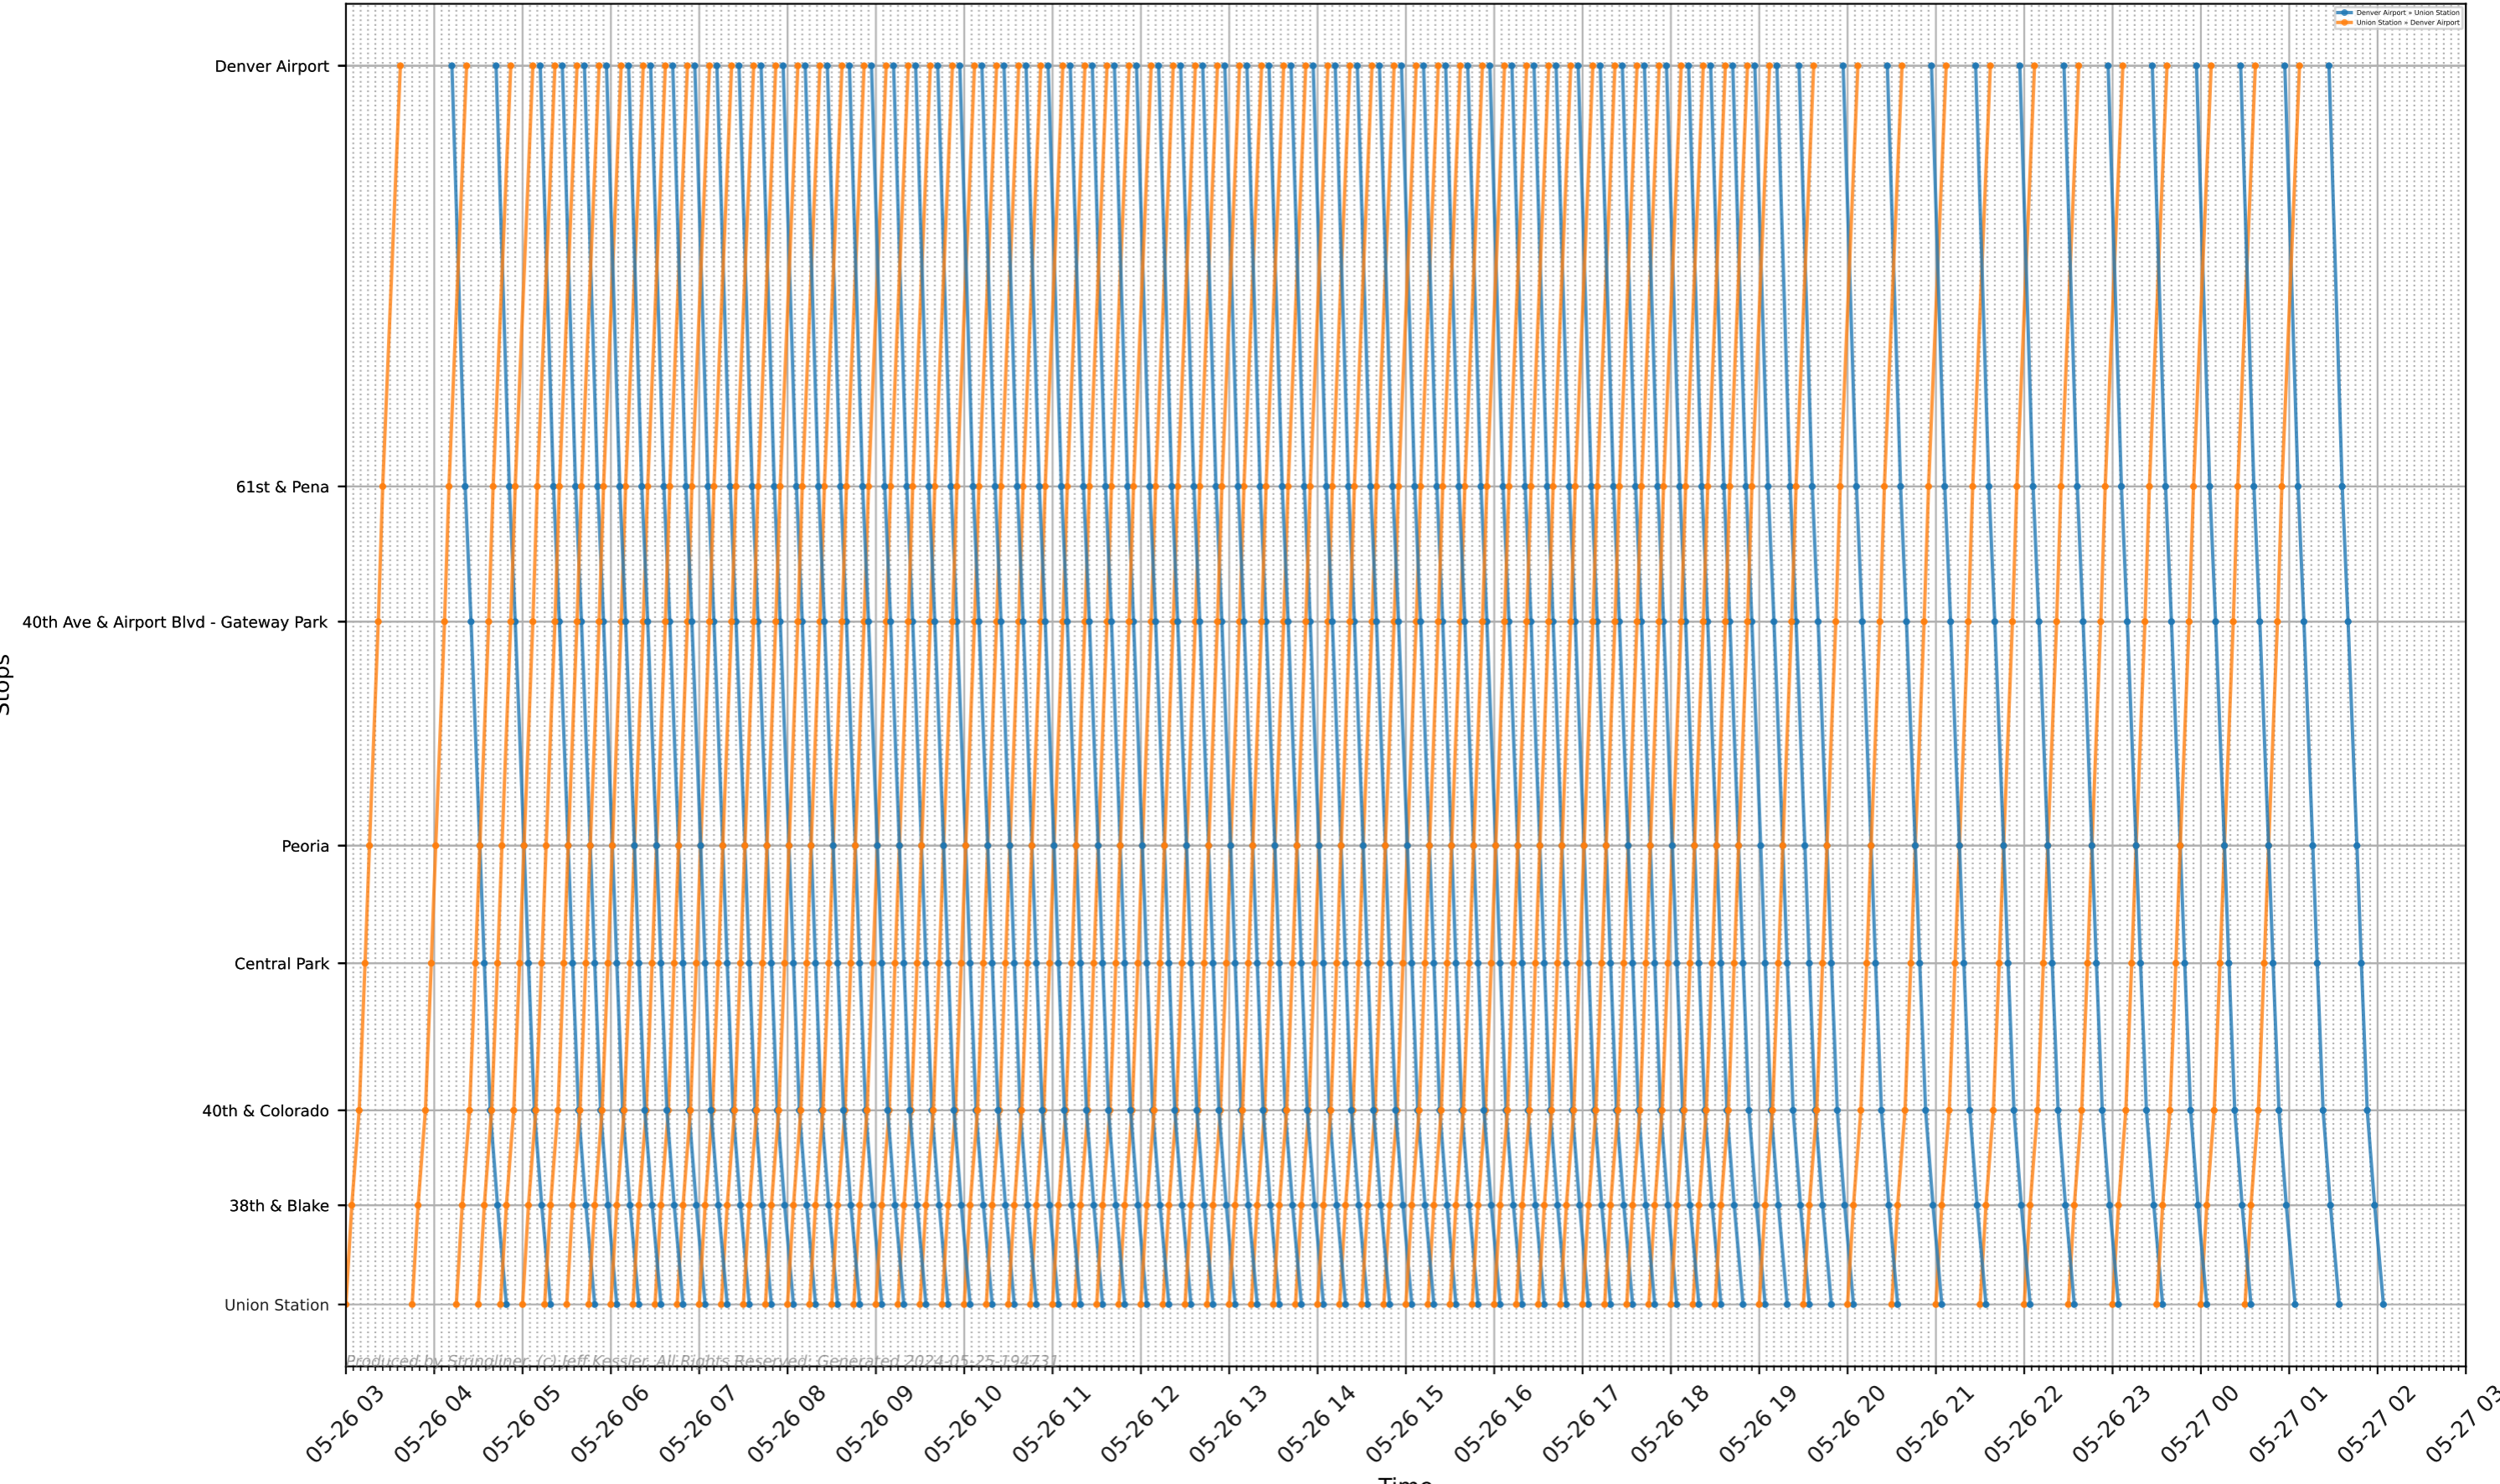

RTD - A Stringline

Produced by Stringliner. (c) Jeff Kessler. All Rights Reserved. Generated 2024-05-25-194731