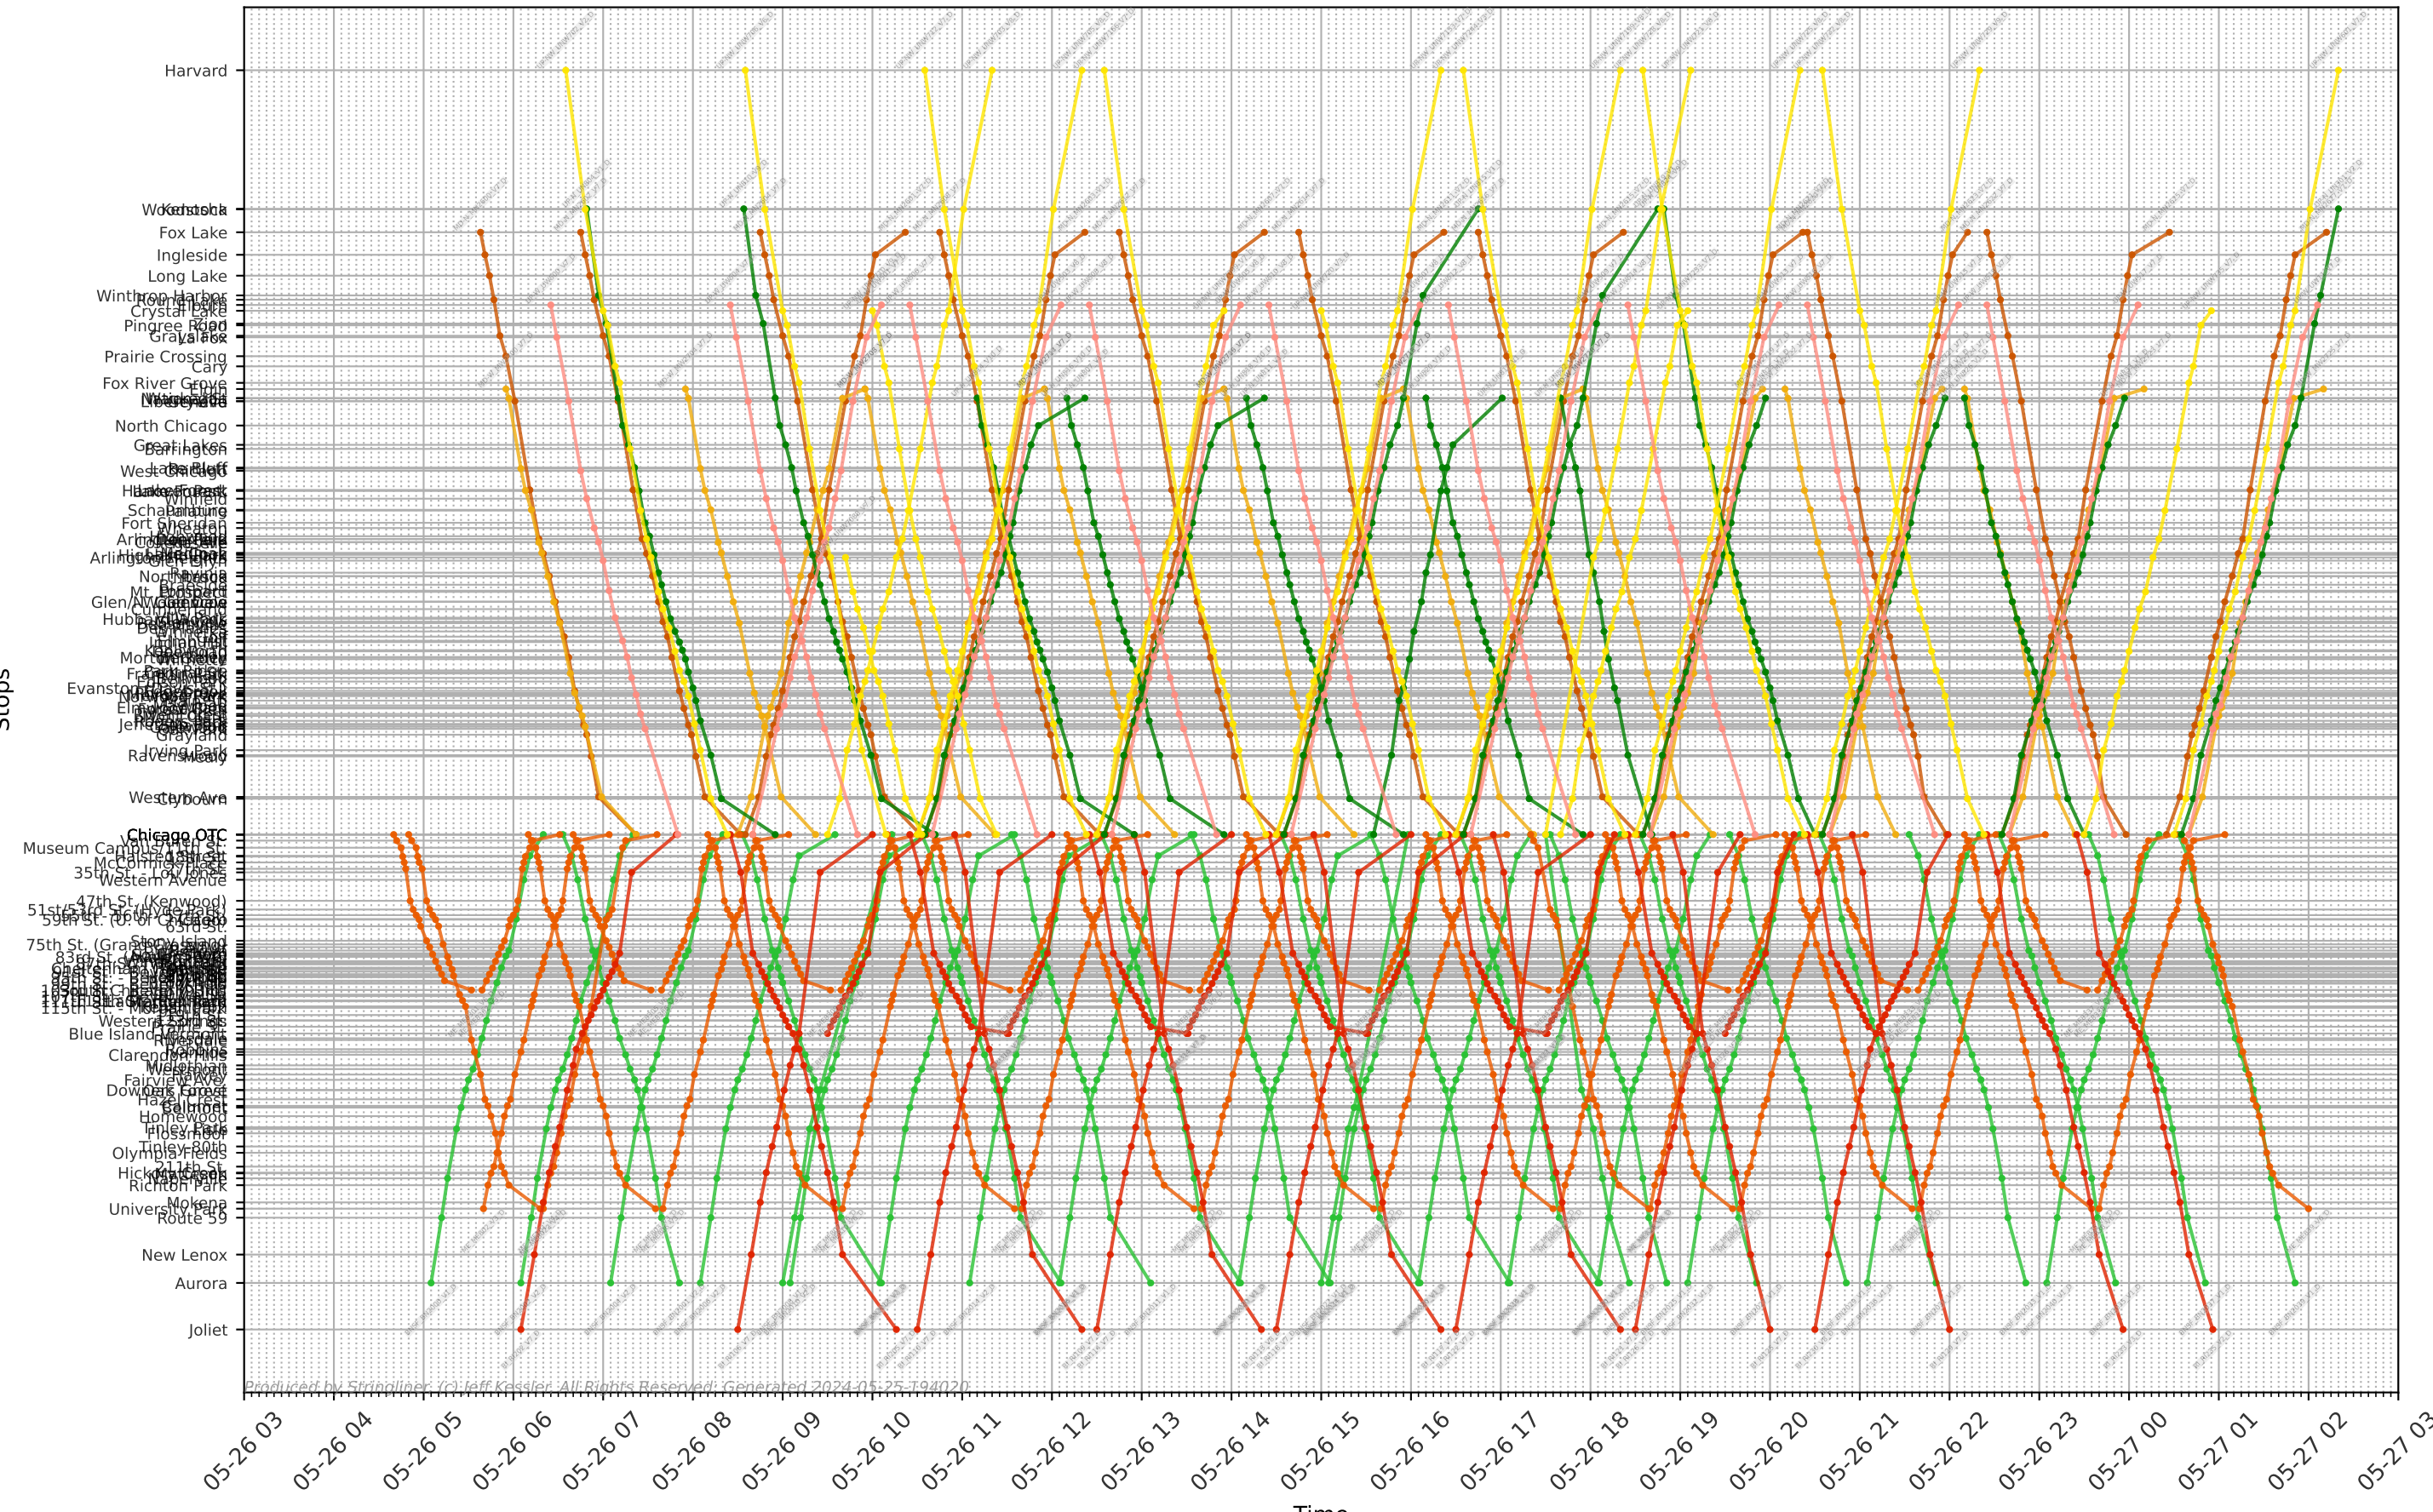

Metra - Systemwide

Stops

Time