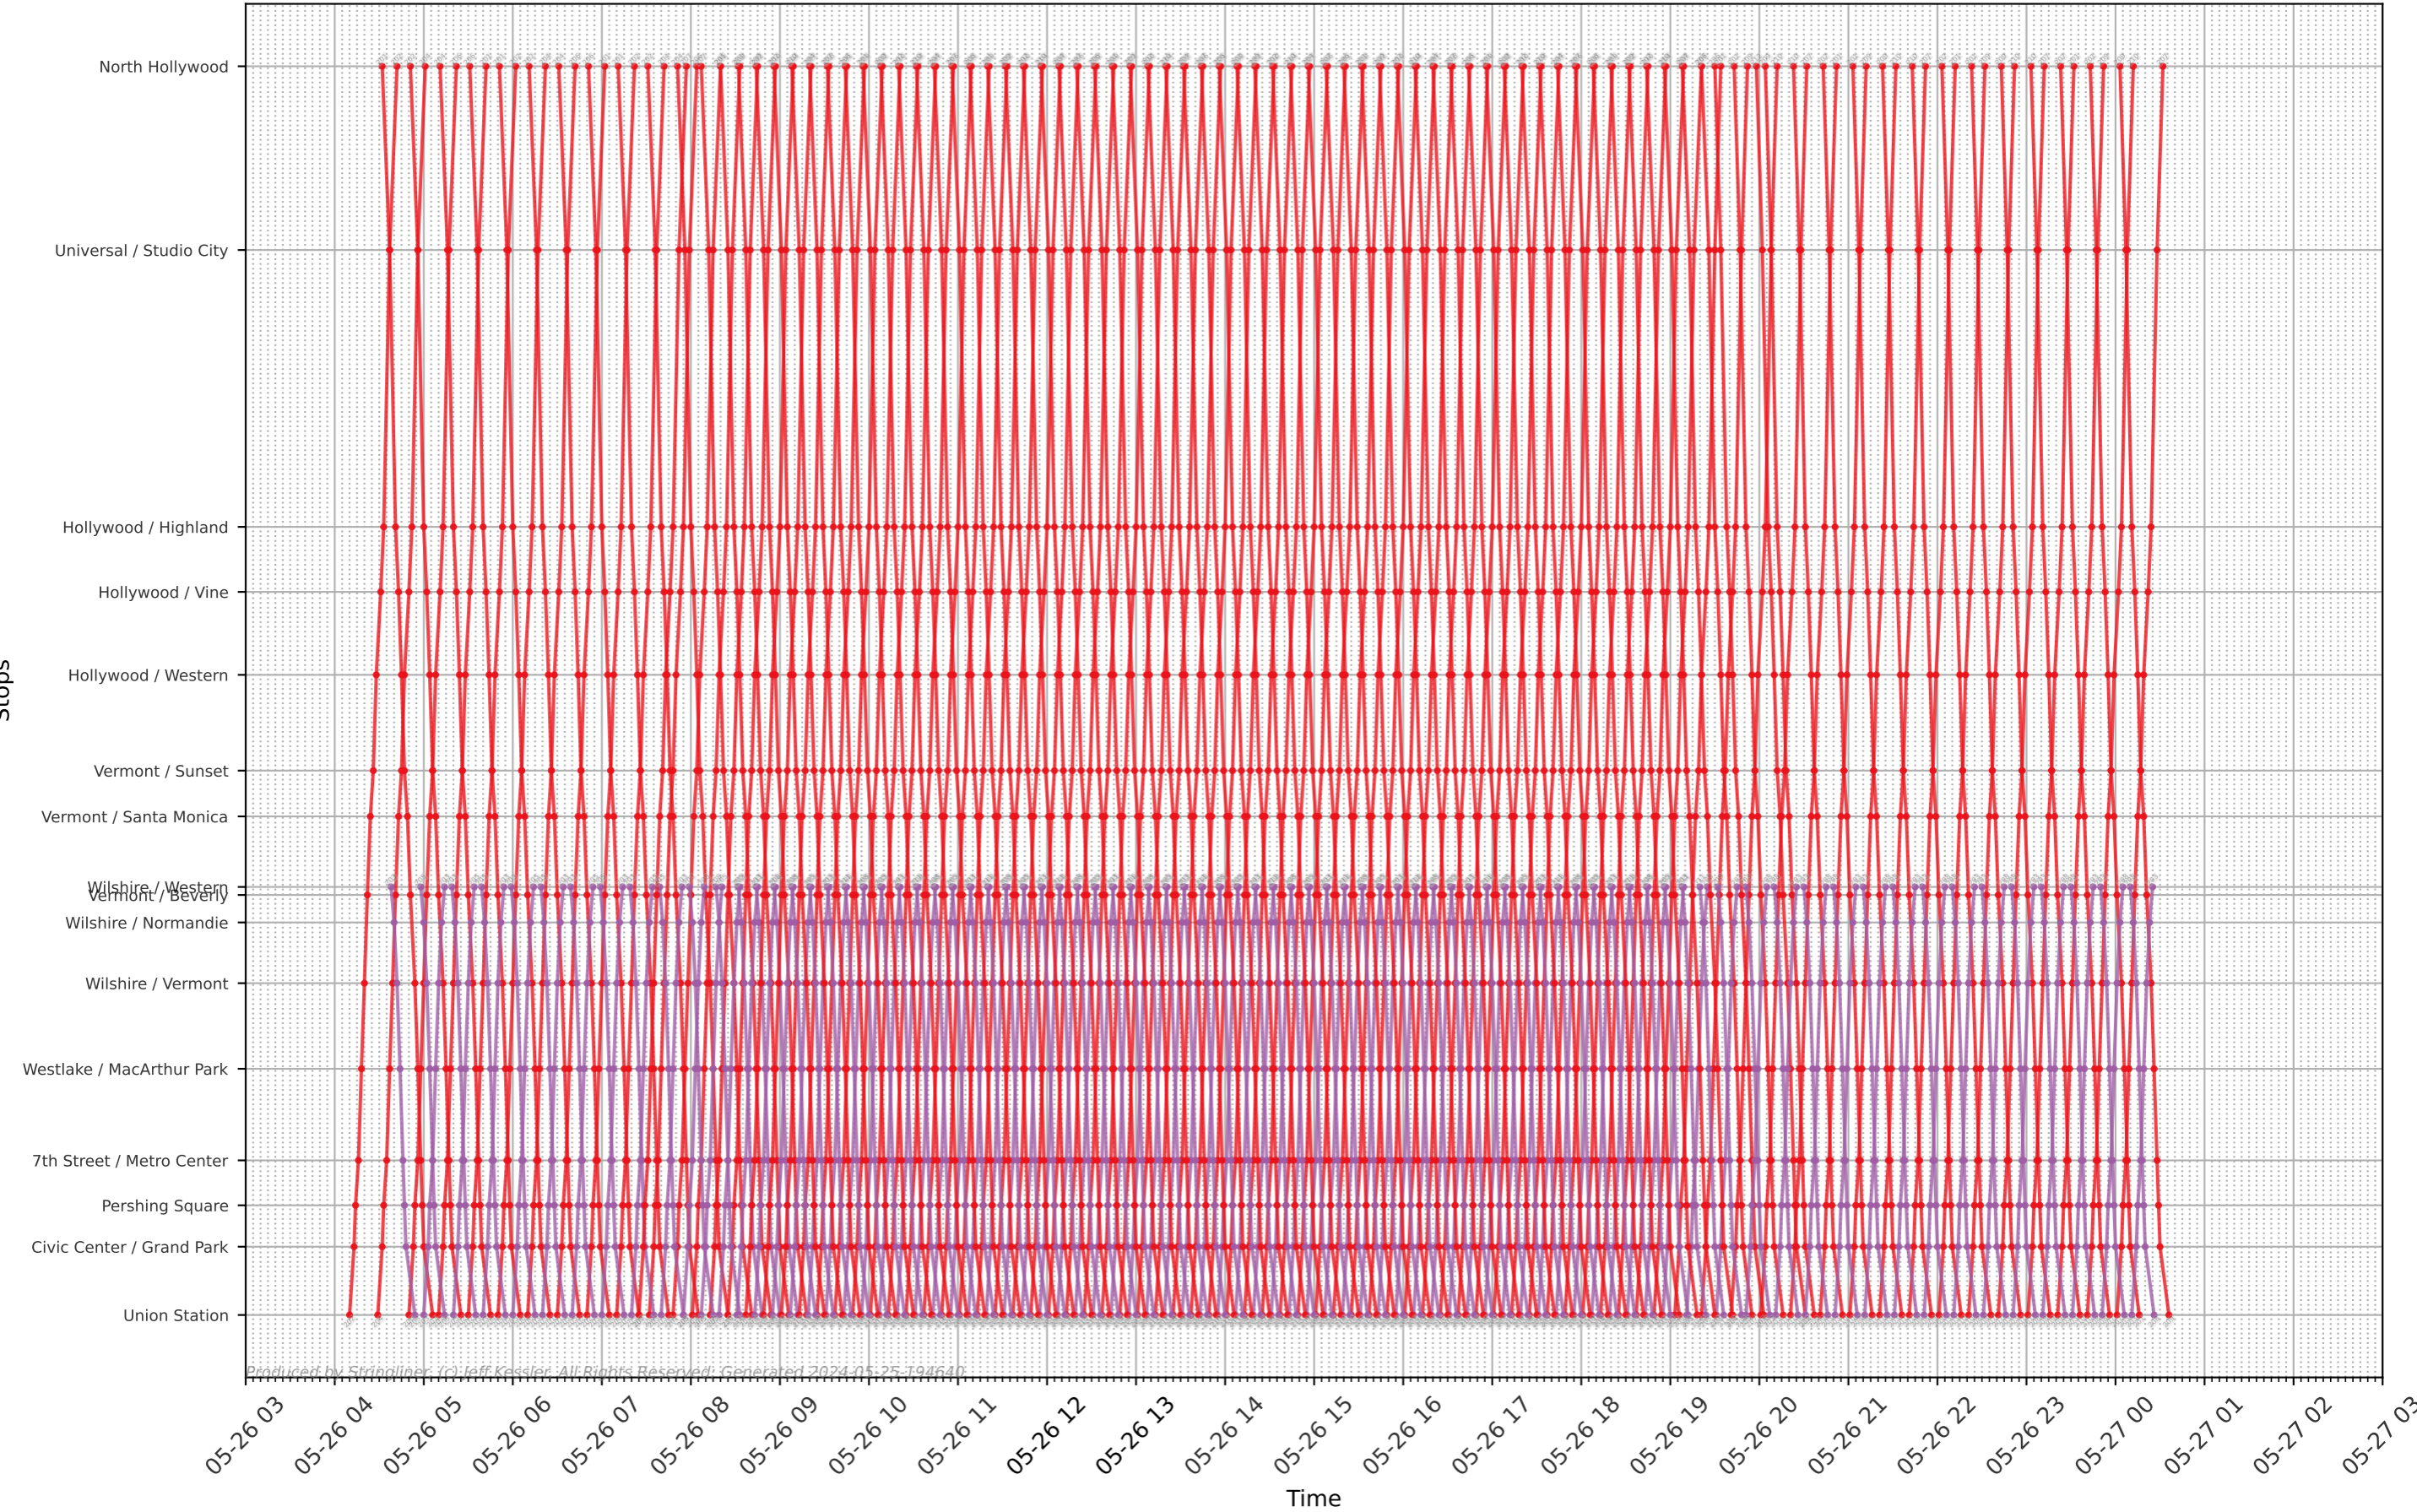

LA Metro - Subway (B & D) Stringline

Produced by Stringliner. (c) Jeff Kessler. All Rights Reserved. Generated 2024-05-25-194640