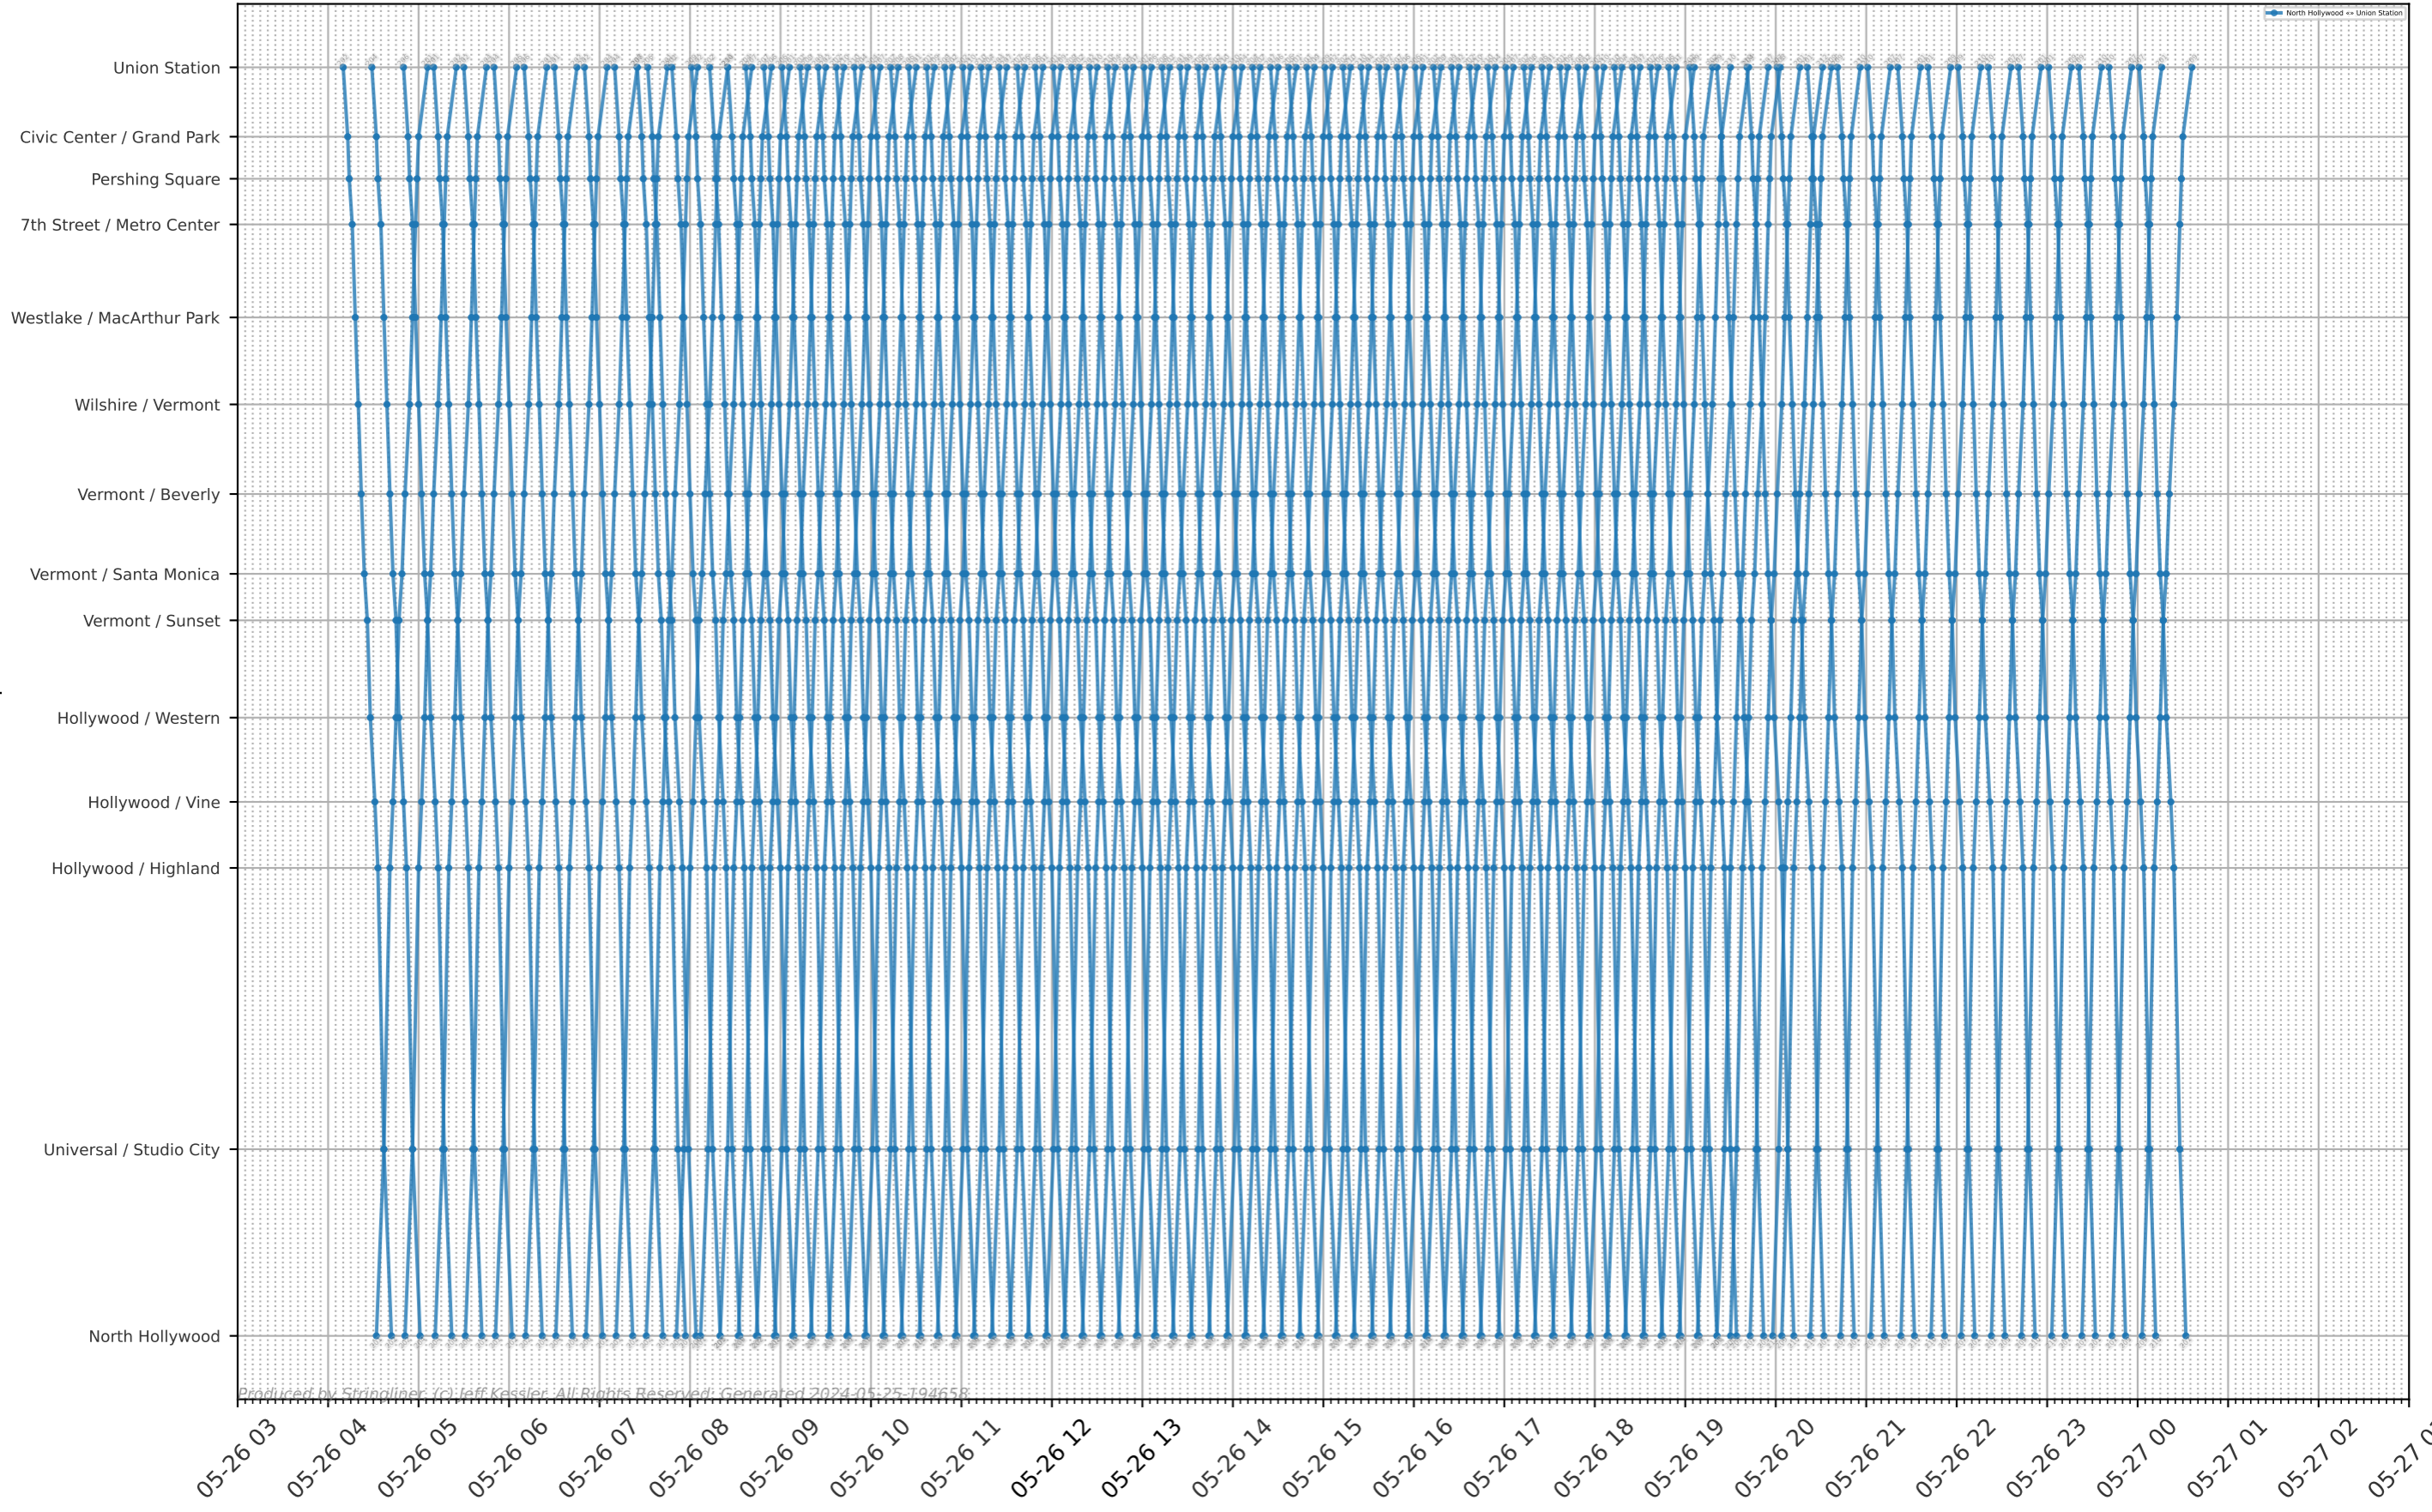

LA Metro - Metro B Line Stringline

North Hollywood ↔ Union Station

Produced by Stringliner. (c) Jeff Kessler. All Rights Reserved. Generated 2024-05-25-194658

Time