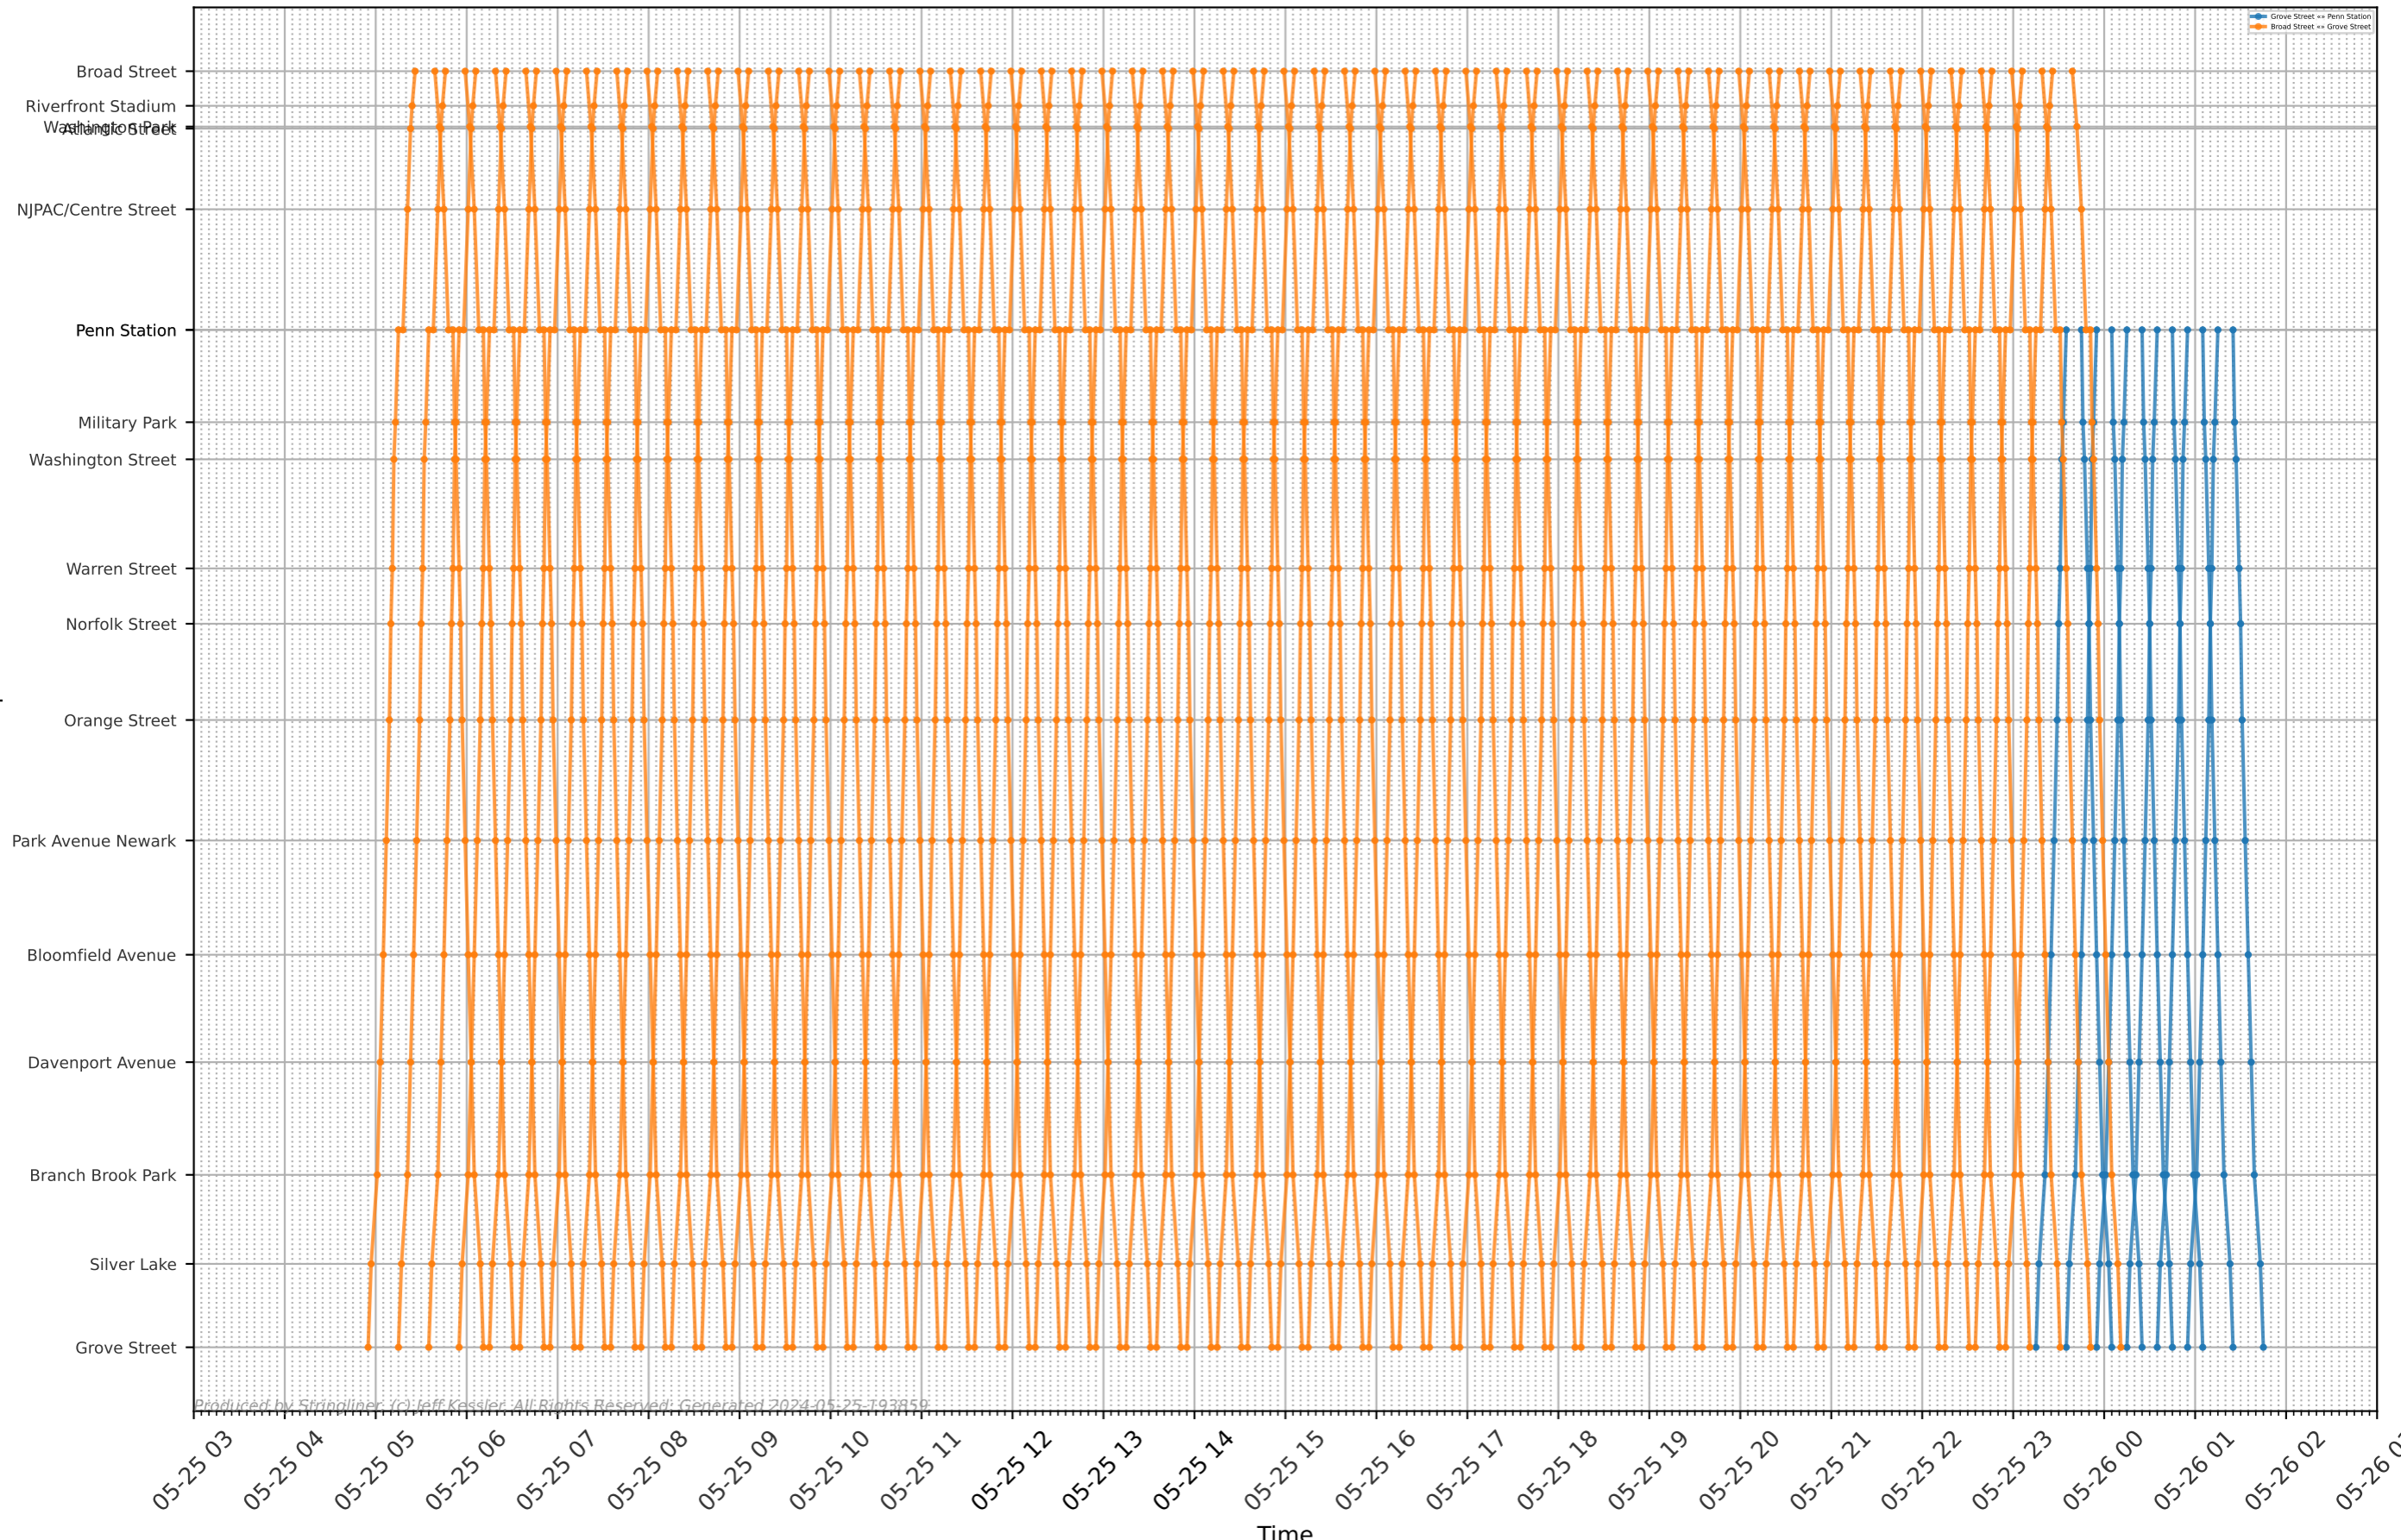

NJT - Newark Light Rail