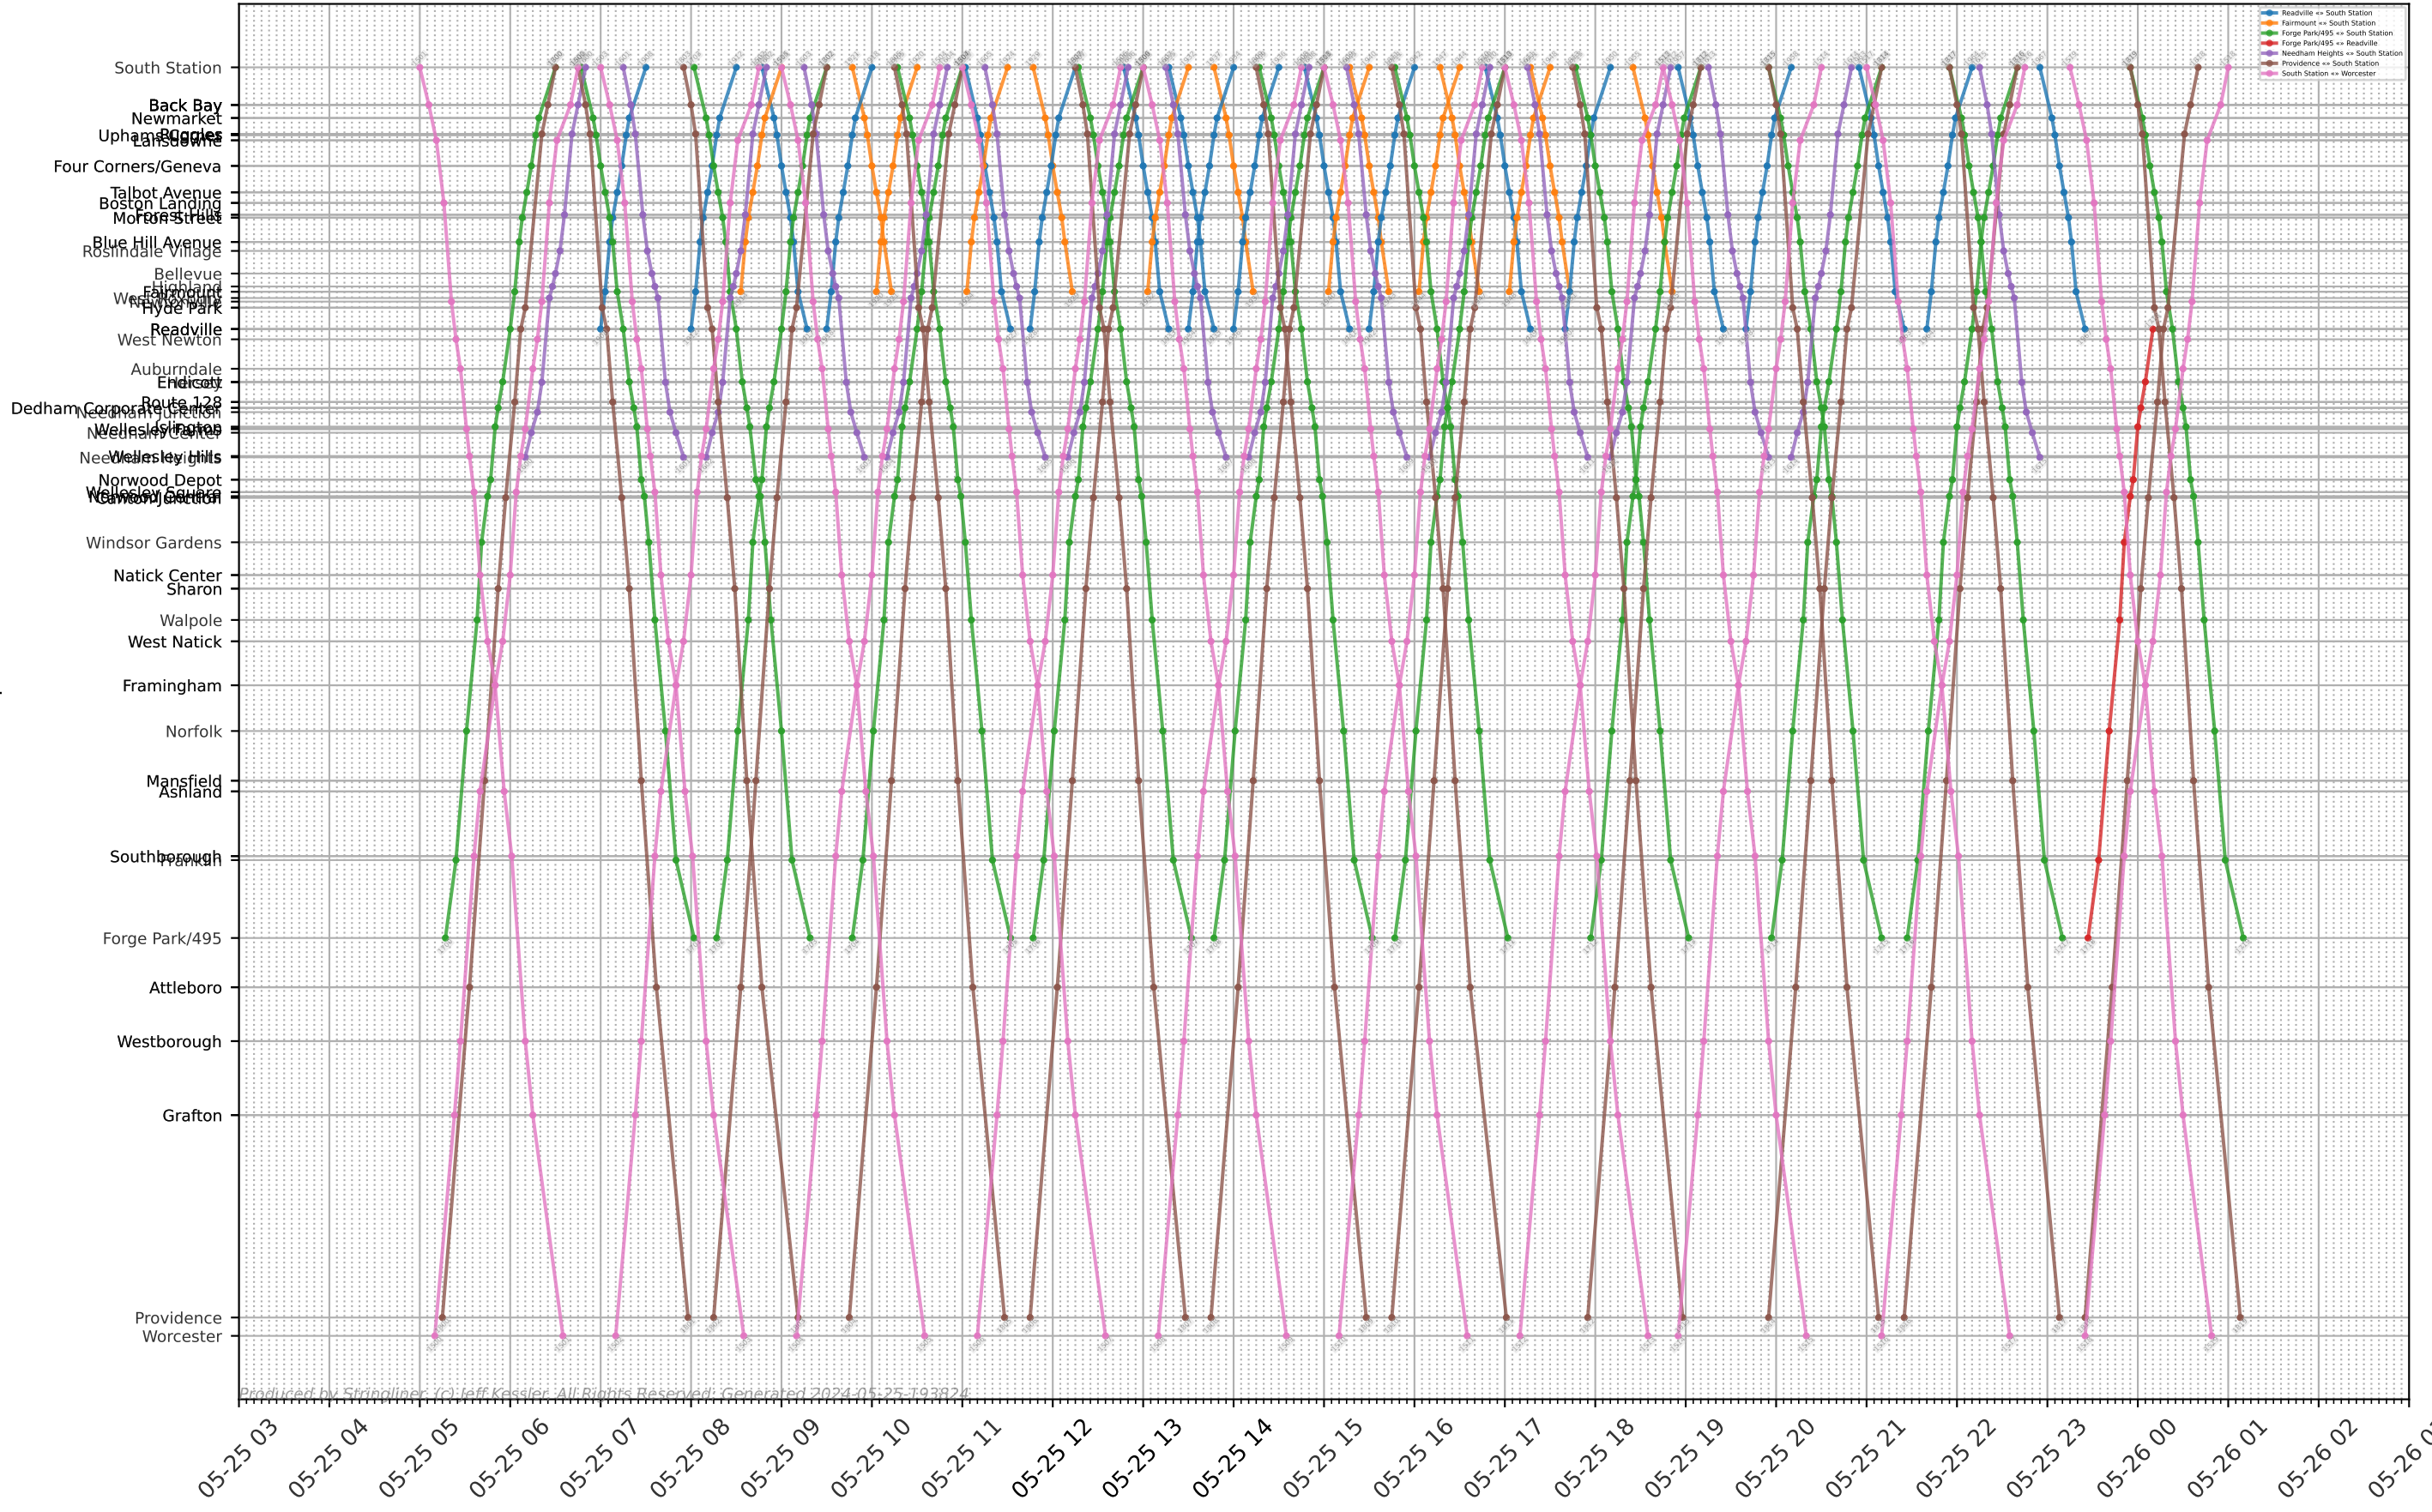

# MBTA CR - Branch Lines

Produced by Stringliner. (c) Jeff Kessler. All Rights Reserved. Generated 2024-05-25 19:38:24