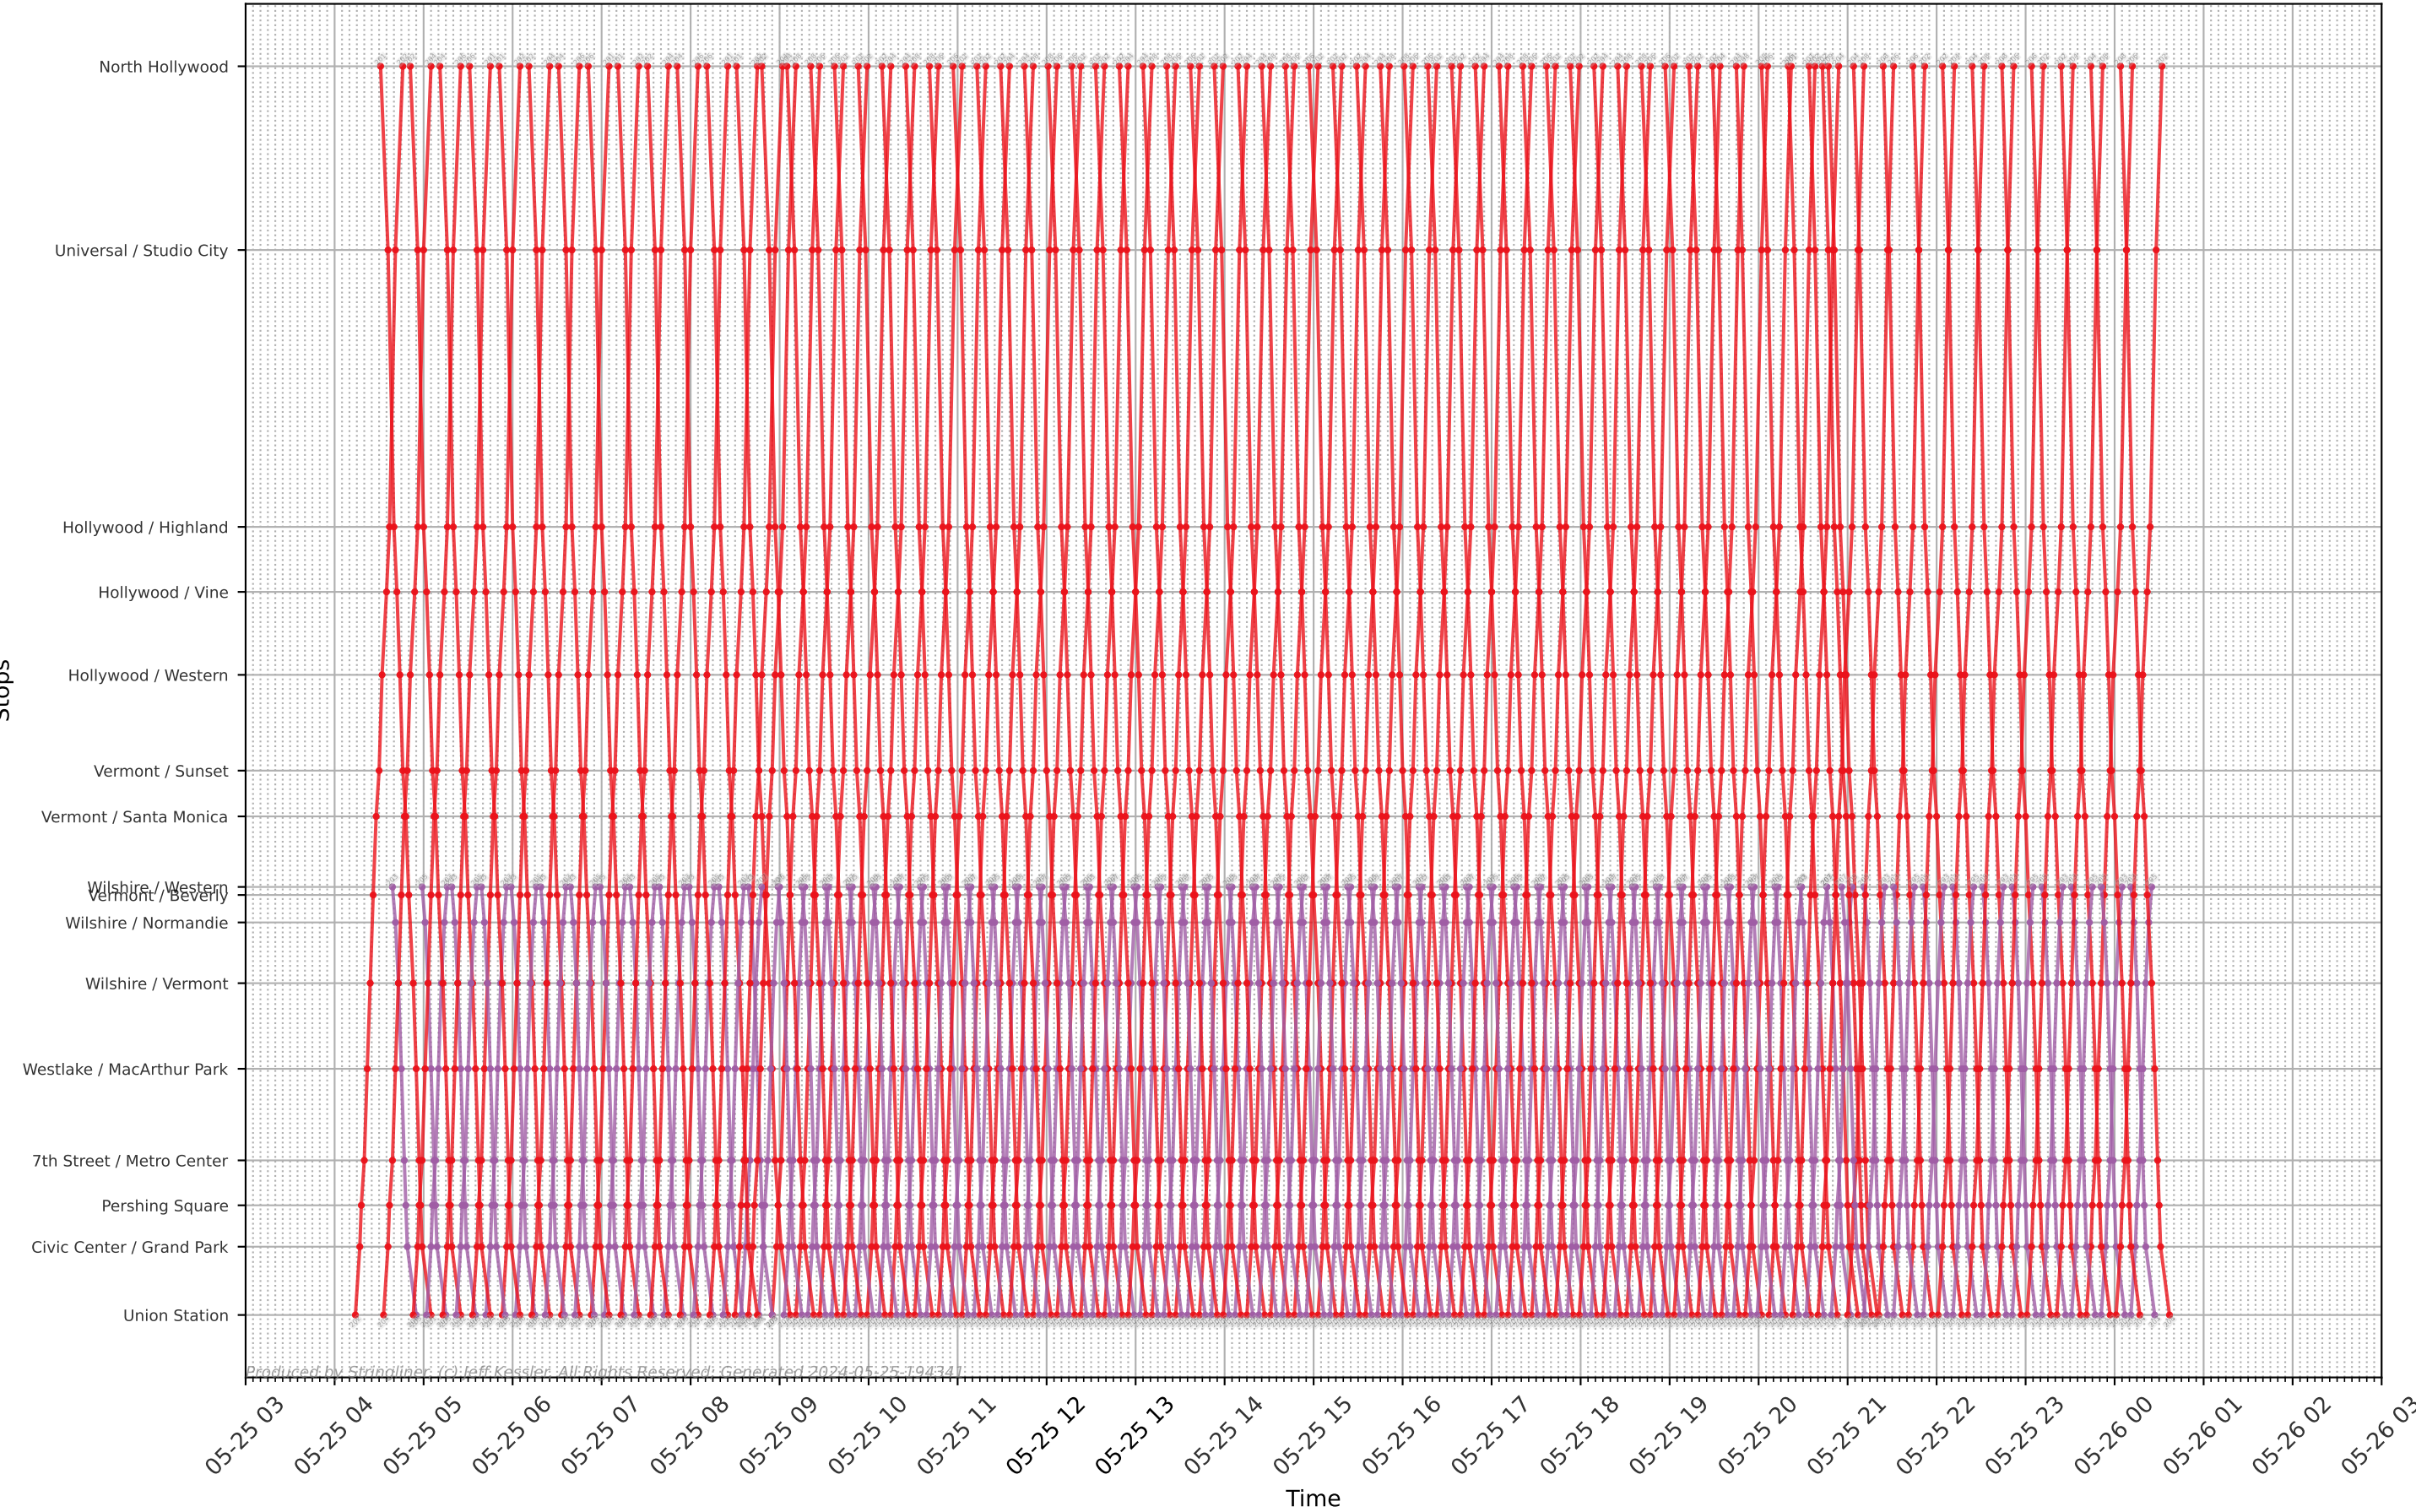

LA Metro - Subway (B & D) Stringline

Stops

Time

Produced by Stringliner. (c) Jeff Kessler. All Rights Reserved. Generated 2024-05-25-194341