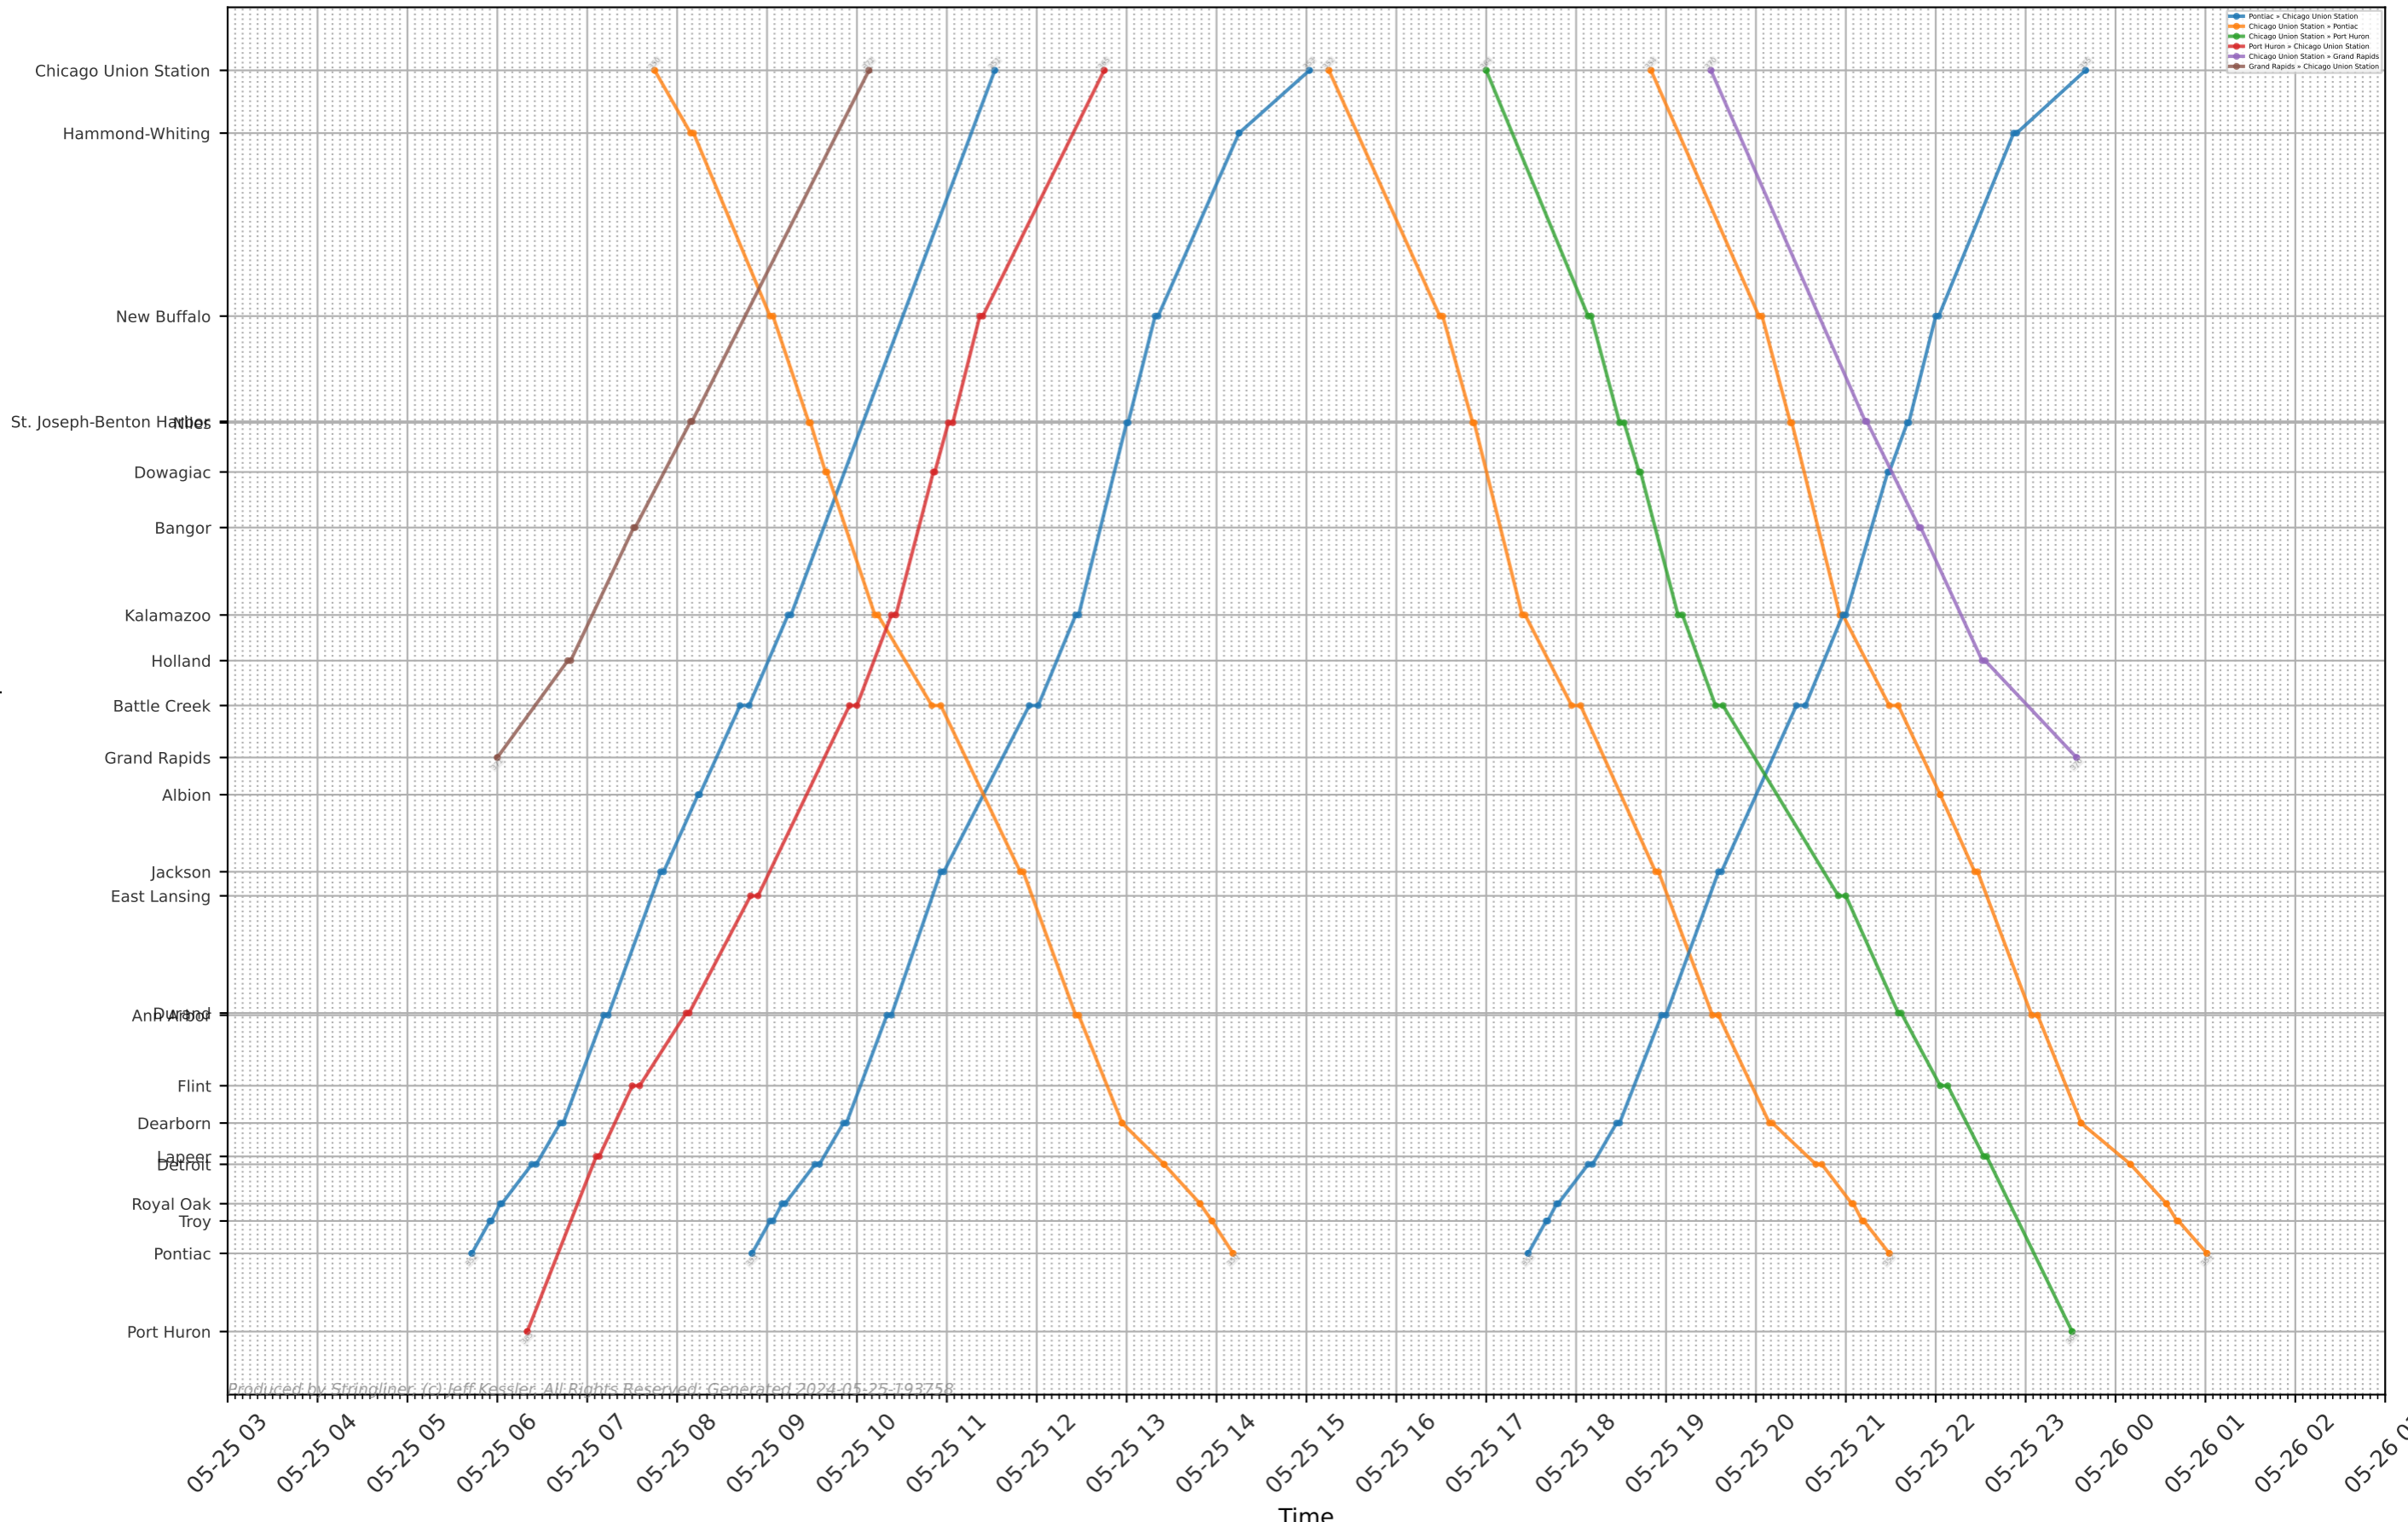

Amtrak - Michigan Services (ET) Stringline

Produced by Stringliner (C) Jeff Kessler. All Rights Reserved. Generated 2024-05-25-193758